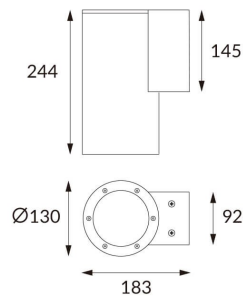

DOWNT

DOWNT is a wall light with round design emitting light downwards. With a size of $\text{\O}130\text{mm} \times 244\text{mm}$ and a power of 25W, has a reflector with 10 degrees beam angle. With a real lumen output of 2412lm, and an efficiency of 96.48lm/W. Is made in Die Cast Aluminium Body, Tempered Glass Cover and has an IP65 and an IK10 degree of protection. ON-OFF driver. Finished in White color.

Pictograms	    
	   
	 

Scheme

Photometry

Product

Real power (W)	25
-----------------------	-----------

Real luminous flux (Lm)	2412
--------------------------------	-------------

Luminous efficiency (Lm/W)	96.48
-----------------------------------	--------------