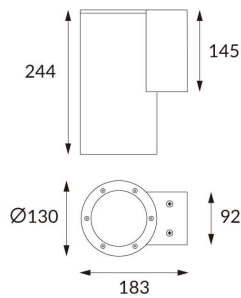

DOWNT

DOWNT is a wall light with round design emitting light downwards. With a size of Ø130mmx244mm and a power of 25W, has a reflector with 10 degrees beam angle. With a real lumen output of 2412lm, and an efficiency of 96.48lm/W. Is made in Die Cast Aluminium Body, Tempered Glass Cover and has an IP65 and an IK10 degree of protection. ON-OFF driver. Finished in White color.

Scheme

Photometry

Item code	86.OW08.4311.01
Product type	Outdoor
Category	Wall Light
Family	DOWNT
Pictograms	

Product

Real power (W)	25
Real luminous flux (Lm)	2412
Luminous efficiency (Lm/W)	96.48
Beam angle (°)	10
Life time (h)	50000h L70B10
IP	65
Electrical class insulation	Class I
Colour	White
Chip Brand	NICHIA
Control gear included	Yes
Control gear	ON-OFF
Colour temperature (K)	3000
Colour consistency (SDCM)	SDCM<3
CRI	80
IK	IK10