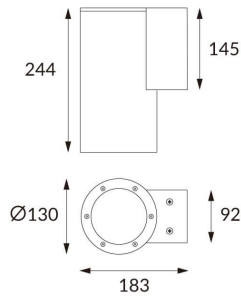

DOWNT

DOWNT is a wall light with round design emitting light downwards. With a size of Ø130mmx244mm and a power of 25W, has a reflector with 10 degrees beam angle. With a real lumen output of 2412lm, and an efficiency of 96.48lm/W. Is made in Die Cast Aluminium Body, Tempered Glass Cover and has an IP65 and an IK10 degree of protection. ON-OFF driver. Finished in White color.

Item code 86.OW08.4311.01

Product type Outdoor

Category Wall Light

Family DOWNT

Pictograms

Scheme

Photometry

Product

Real power (W) 25

Real luminous flux (Lm) 2412

Luminous efficiency (Lm/W) 96.48

Beam angle (°) 10

Life time (h) 50000h L70B10

IP 65

Electrical class insulation Class I

Colour White