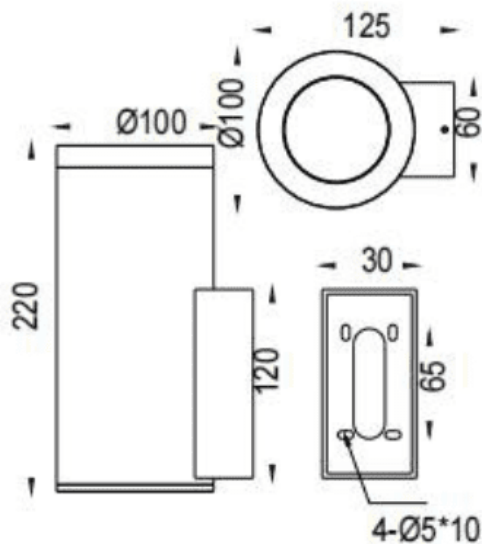

DOWNT

Lavov wall fixture from the family DOWNT with a power of 19W and a 18 degrees beam angle. Finished in White colour. Dimensions $\varnothing 100 \times 125 \times 220 \text{mm}$. With a total lumen output of 1957lm and a luminous efficiency of 103lm/W. CCT 3000K. Driver ON-OFF. Made in Die Cast Aluminium Body, Tempered Glass Cover .IP65. IK05

Dimensions

Product dimensions (mm) $\varnothing 100 \times 125 \times 220 \text{mm}$

Scheme

Photometry

Item code	86.OW08.4311.01
Product type	Outdoor
Category	Wall Light
Family	DOWNT
Pictograms	

Product	
Real power (W)	19
Real luminous flux (Lm)	1957
Luminous efficiency (Lm/W)	103
Beam angle (°)	18
Life time (h)	50000h L70B10
IP	IP65
Electrical class insulation	Class I
Colour	White
Control gear included	Yes
Control gear	ON-OFF
Light source	LED
Type of LED	COB
Colour temperature (K)	3000
Colour consistency (SDCM)	SDCM3
CRI	80
IK	IK05