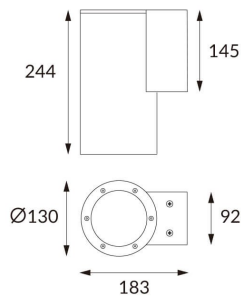

DOWNT

DOWNT is a wall light with round design emitting light downwards. With a size of Ø130mmx244mm and a power of 25W, has a reflector with 10 degrees beam angle. With a real lumen output of 2412lm, and an efficiency of 96.48lm/W. Is made in Die Cast Aluminium Body, Tempered Glass Cover and has an IP65 and an IK10 degree of protection. ON-OFF driver. Finished in White color.

Item code 86.OW08.4311.01

Product type Outdoor

Category Wall Light

Family DOWNT

Pictograms

Scheme

Photometry

Product

Real power (W) 25

Real luminous flux (Lm) 2412

Luminous efficiency (Lm/W) 96.48

Beam angle (°) 10

Life time (h) 50000h L70B10

IP 65

Electrical class insulation Class I

Colour White