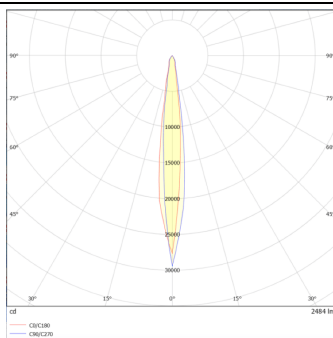

DOWNT

DOWNT is a wall light with round design emitting light downwards. With a size of $\text{\O}130\text{mm} \times 244\text{mm}$ and a power of 25W, has a reflector with 10 degrees beam angle. With a real lumen output of 2412lm, and an efficiency of 96.48lm/W. Is made in Die Cast Aluminium Body, Tempered Glass Cover and has an IP65 and an IK10 degree of protection. ON-OFF driver. Finished in White color.

Pictograms	    
	   
	 

Scheme

Photometry

Product

Real power (W)	25
-----------------------	-----------

Real luminous flux (Lm)	2412
--------------------------------	-------------

Luminous efficiency (Lm/W)	96.48
-----------------------------------	--------------