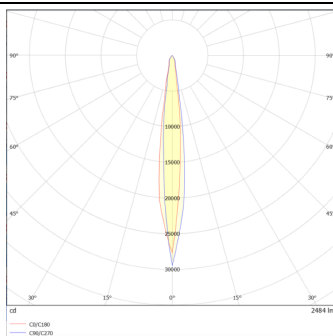

Photometry

Product

Real power (W) 25

Real luminous flux (Lm) 2412

Luminous efficiency (Lm/W) 96.48

Beam angle (°) 10

Life time (h) 50000h L70B10

IP 65

Electrical class insulation Class I

Colour White

Chip Brand NICHIA

Control gear included Yes

Control gear ON-OFF

Colour temperature (K) 3000

Colour consistency (SDCM) SDCM<3

CRI 80

IK IK10