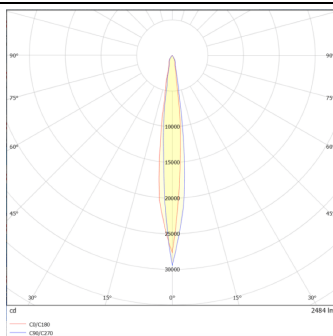

DOWNT

DOWNT is a wall light with round design emitting light downwards. With a size of Ø130mmx244mm and a power of 25W, has a reflector with 10 degrees beam angle. With a real lumen output of 2412lm, and an efficiency of 96.48lm/W. Is made in Die Cast Aluminium Body, Tempered Glass Cover and has an IP65 and an IK10 degree of protection. ON-OFF driver. Finished in White color.

Scheme

Photometry

Item code	86.OW08.4311.01
Product type	Outdoor
Category	Wall Light
Family	DOWNT
Pictograms	

Product

Real power (W)	25
Real luminous flux (Lm)	2412
Luminous efficiency (Lm/W)	96.48
Beam angle (°)	10
Life time (h)	50000h L70B10
IP	65
Electrical class insulation	Class I
Colour	White
Chip Brand	NICHIA
Control gear included	Yes
Control gear	ON-OFF
Colour temperature (K)	3000
Colour consistency (SDCM)	SDCM<3
CRI	80
IK	IK10