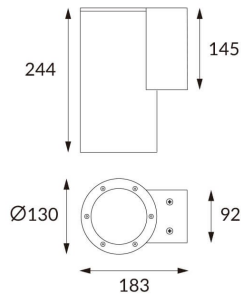

### DOWNT

DOWNT is a wall light with round design emitting light downwards. With a size of Ø130mmx244mm and a power of 25W, has a reflector with 10 degrees beam angle. With a real lumen output of 2412lm, and an efficiency of 96.48lm/W. Is made in Die Cast Aluminium Body, Tempered Glass Cover and has an IP65 and an IK10 degree of protection. ON-OFF driver. Finished in Black color.

### Photometry

<b>Item code</b>	<b>86.OW08.4311.02</b>
<b>Product type</b>	<b>Outdoor</b>
<b>Category</b>	<b>Wall Light</b>
<b>Family</b>	<b>DOWNT</b>
<b>Pictograms</b>	

### Product

<b>Real power (W)</b>	<b>25</b>
<b>Real luminous flux (Lm)</b>	<b>2412</b>
<b>Luminous efficiency (Lm/W)</b>	<b>96.48</b>
<b>Beam angle (°)</b>	<b>10</b>
<b>Life time (h)</b>	<b>50000h L70B10</b>
<b>IP</b>	<b>65</b>
<b>Electrical class insulation</b>	<b>Class I</b>
<b>Colour</b>	<b>Black</b>
<b>Chip Brand</b>	<b>NICHIA</b>
<b>Control gear included</b>	<b>Yes</b>
<b>Control gear</b>	<b>ON-OFF</b>
<b>Colour temperature (K)</b>	<b>3000</b>
<b>Colour consistency (SDCM)</b>	<b>SDCM&lt;3</b>
<b>CRI</b>	<b>80</b>
<b>IK</b>	<b>IK10</b>