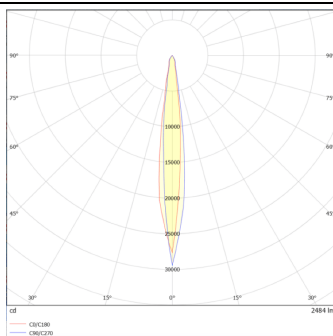

Photometry

Product

Real power (W) 25

Real luminous flux (Lm) 2412

Luminous efficiency (Lm/W) 96.48

Beam angle (°) 10

Life time (h) 50000h L70B10

IP 65

Electrical class insulation Class I

Colour Black

Chip Brand NICHIA

Control gear included Yes

Control gear ON-OFF

Colour temperature (K) 3000

Colour consistency (SDCM) SDCM<3

CRI 80

IK IK10