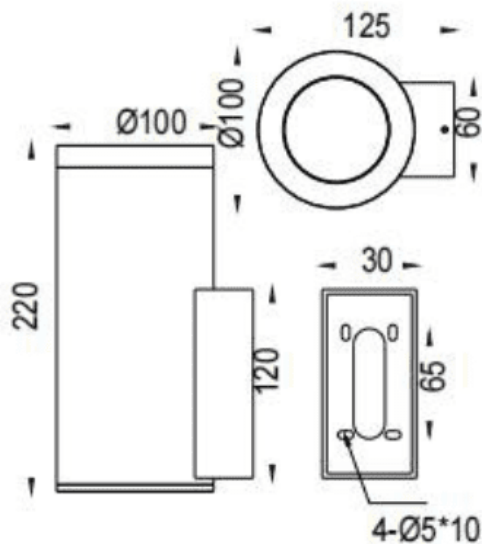

### DOWNT

Lavov wall fixture from the family DOWNT with a power of 19W and a 18 degrees beam angle. Finished in Black colour. Dimensions  $\varnothing 100 \times 125 \times 220 \text{mm}$ . With a total lumen output of 1957lm and a luminous efficiency of 103lm/W. CCT 3000K. Driver ON-OFF. Made in Die Cast Aluminium Body, Tempered Glass Cover .IP65. IK05

### Dimensions

Product dimensions (mm)  $\varnothing 100 \times 125 \times 220 \text{mm}$

### Photometry

Item code	86.OW08.4311.02
Product type	Outdoor
Category	Wall Light
Family	DOWNT
Pictograms	

Product	
Real power (W)	19
Real luminous flux (Lm)	1957
Luminous efficiency (Lm/W)	103
Beam angle (°)	18
Life time (h)	50000h L70B10
IP	IP65
Electrical class insulation	Class I
Colour	Black
Control gear included	Yes
Control gear	ON-OFF
Light source	LED
Type of LED	COB
Colour temperature (K)	3000
Colour consistency (SDCM)	SDCM3
CRI	80
IK	IK05