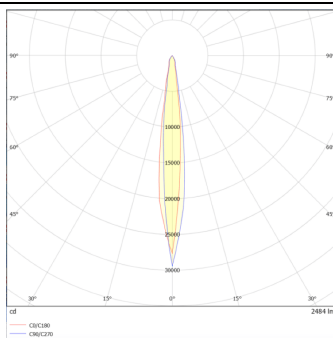

Photometry

Item code	86.OW08.4311.02
Product type	Outdoor
Category	Wall Light
Family	DOWNT
Pictograms	

Product

Real power (W)	25
Real luminous flux (Lm)	2412
Luminous efficiency (Lm/W)	96.48
Beam angle (°)	10
Life time (h)	50000h L70B10
IP	65
Electrical class insulation	Class I
Colour	Black
Chip Brand	NICHIA
Control gear included	Yes
Control gear	ON-OFF
Colour temperature (K)	3000
Colour consistency (SDCM)	SDCM<3
CRI	80
IK	IK10