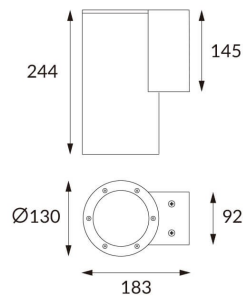

DOWNT

DOWNT is a wall light with round design emitting light downwards. With a size of $\text{\O}130\text{mm} \times 244\text{mm}$ and a power of 25W, has a reflector with 10 degrees beam angle. With a real lumen output of 2412lm, and an efficiency of 96.48lm/W. Is made in Die Cast Aluminium Body, Tempered Glass Cover and has an IP65 and an IK10 degree of protection. ON-OFF driver. Finished in Black color.

Item code	86.OW08.4311.02

Product type	Outdoor

Category	Wall Light

Family	DOWNT

Pictograms	

Product	

Real power (W)	25

Real luminous flux (Lm)	2412

Luminous efficiency (Lm/W)	96.48

Beam angle (°)	10

Life time (h)	50000h L70B10

IP	65

Electrical class insulation	Class I

Colour	Black

Chip Brand	NICHIA

Control gear included	Yes

Control gear	ON-OFF

Colour temperature (K)	3000

Colour consistency (SDCM)	SDCM<3

CRI	80

IK	IK10

Scheme

Photometry