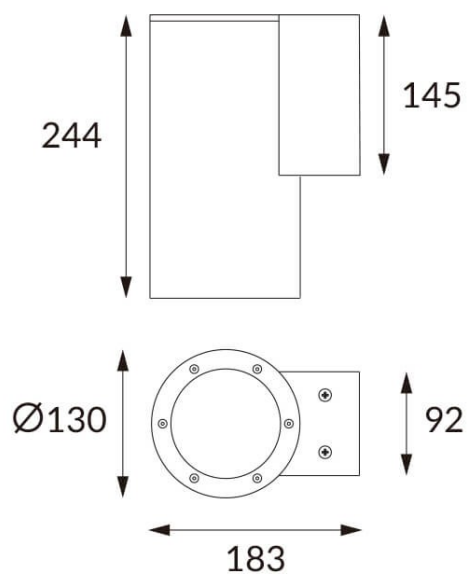

Scheme

Photometry

DOWNT

DOWNT is a wall light with round design emitting light downwards. With a size of Ø130mmx244mm and a power of 25W, has a reflector with 10 degrees beam angle. With a real lumen output of 2412lm, and an efficiency of 96.48lm/W. Is made in Die Cast Aluminium Body, Tempered Glass Cover and has an IP65 and an IK10 degree of protection. ON-OFF driver. Finished in Black color.

Item code	86.OW08.4311.02
Product type	Outdoor
Category	Wall Light
Family	DOWNT
Pictograms	

Product	
Real power (W)	25
Real luminous flux (Lm)	2412
Luminous efficiency (Lm/W)	96.48
Beam angle (°)	10
Life time (h)	50000h L70B10
IP	65
Electrical class insulation	Class I
Colour	Black
Chip Brand	NICHIA
Control gear included	Yes
Control gear	ON-OFF
Colour temperature (K)	3000
Colour consistency (SDCM)	SDCM<3
CRI	80
IK	IK10