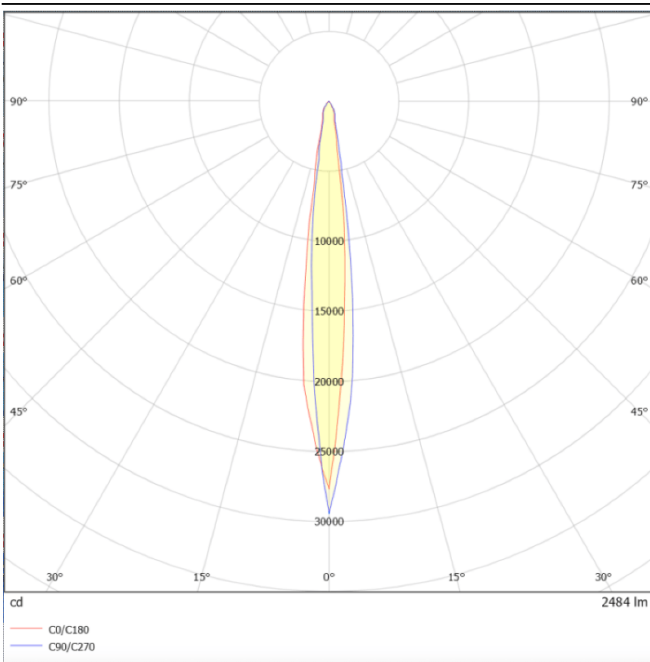

Scheme

Photometry

DOWNT

DOWNT is a wall light with round design emitting light downwards. With a size of Ø130mmx244mm and a power of 25W, has a reflector with 10 degrees beam angle. With a real lumen output of 2412lm, and an efficiency of 96.48lm/W. Is made in Die Cast Aluminium Body, Tempered Glass Cover and has an IP65 and an IK10 degree of protection. ON-OFF driver. Finished in Black color.

Item code	86.OW08.4311.02
Product type	Outdoor
Category	Wall Light
Family	DOWNT
Pictograms	

Product	
Real power (W)	25
Real luminous flux (Lm)	2412
Luminous efficiency (Lm/W)	96.48
Beam angle (°)	10
Life time (h)	50000h L70B10
IP	65
Electrical class insulation	Class I
Colour	Black
Chip Brand	NICHIA
Control gear included	Yes
Control gear	ON-OFF
Colour temperature (K)	3000
Colour consistency (SDCM)	SDCM<3
CRI	80
IK	IK10