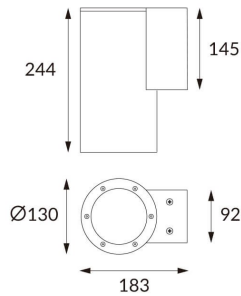

DOWNT

DOWNT is a wall light with round design emitting light downwards. With a size of Ø130mmx244mm and a power of 25W, has a reflector with 10 degrees beam angle. With a real lumen output of 2412lm, and an efficiency of 96.48lm/W. Is made in Die Cast Aluminium Body, Tempered Glass Cover and has an IP65 and an IK10 degree of protection. ON-OFF driver. Finished in Black color.

Item code 86.OW08.4311.02

Product type Outdoor

Category Wall Light

Family DOWNT

Pictograms

Scheme

Photometry

Product

Real power (W) 25

Real luminous flux (Lm) 2412

Luminous efficiency (Lm/W) 96.48

Beam angle (°) 10

Life time (h) 50000h L70B10

IP 65

Electrical class insulation Class I

Colour Black