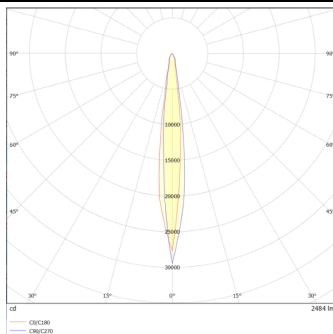

Photometry

Product

Real power (W) 25

Real luminous flux (Lm) 2412

Luminous efficiency (Lm/W) 96.48

Beam angle (°) 10

Life time (h) 50000h L70B10

IP 65

Electrical class insulation Class I

Colour Black

Chip Brand NICHIA

Control gear included Yes

Control gear ON-OFF

Colour temperature (K) 3000

Colour consistency (SDCM) SDCM<3

CRI 80

IK IK10