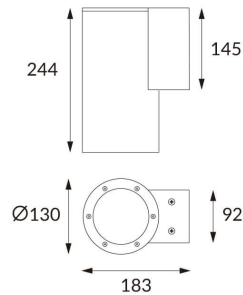

DOWNT

DOWNT is a wall light with round design emitting light downwards. With a size of Ø130mmx244mm and a power of 25W, has a reflector with 10 degrees beam angle. With a real lumen output of 2412lm, and an efficiency of 96.48lm/W. Is made in Die Cast Aluminium Body, Tempered Glass Cover and has an IP65 and an IK10 degree of protection. ON-OFF driver. Finished in Grey color.

Item code 86.OW08.4311.03

Product type Outdoor

Category Wall Light

Family DOWNT

Pictograms

Product

Real power (W) 25

Real luminous flux (Lm) 2412

Luminous efficiency (Lm/W) 96.48

Beam angle (°) 10

Life time (h) 50000h L70B10

IP 65

Electrical class insulation Class I

Colour Grey

Chip Brand NICHIA

Control gear included Yes

Control gear ON-OFF

Colour temperature (K) 3000

Colour consistency (SDCM) SDCM<3

CRI 80

IK IK10

Scheme

Photometry