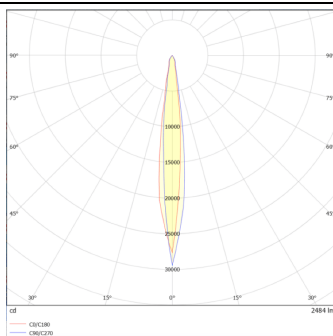

Photometry

Product

Real power (W) 25

Real luminous flux (Lm) 2412

Luminous efficiency (Lm/W) 96.48

Beam angle (°) 10

Life time (h) 50000h L70B10

IP 65

Electrical class insulation Class I

Colour Grey

Chip Brand NICHIA

Control gear included Yes

Control gear ON-OFF

Colour temperature (K) 3000

Colour consistency (SDCM) SDCM<3

CRI 80

IK IK10