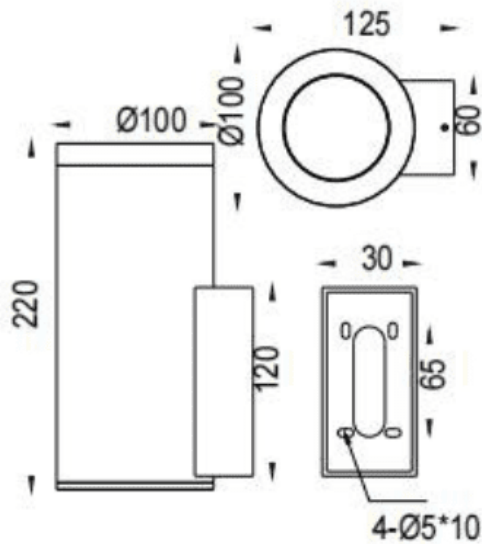

DOWNT

Lavov wall fixture from the family DOWNT with a power of 19W and a 18 degrees beam angle. Finished in Grey colour. Dimensions $\varnothing 100 \times 125 \times 220 \text{mm}$. With a total lumen output of 1957lm and a luminous efficiency of 103lm/W. CCT 3000K. Driver ON-OFF. Made in Die Cast Aluminium Body, Tempered Glass Cover .IP65. IK05

Dimensions

Product dimensions (mm) $\varnothing 100 \times 125 \times 220 \text{mm}$

Scheme

Photometry

Item code	86.OW08.4311.03
Product type	Outdoor
Category	Wall Light
Family	DOWNT
Pictograms	

Product	
Real power (W)	19
Real luminous flux (Lm)	1957
Luminous efficiency (Lm/W)	103
Beam angle (°)	18
Life time (h)	50000h L70B10
IP	IP65
Electrical class insulation	Class I
Colour	Grey
Control gear included	Yes
Control gear	ON-OFF
Light source	LED
Type of LED	COB
Colour temperature (K)	3000
Colour consistency (SDCM)	SDCM3
CRI	80
IK	IK05