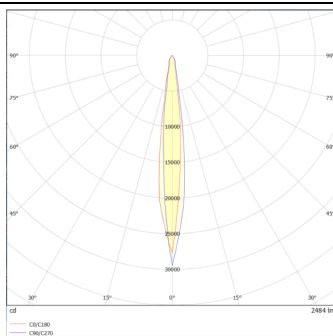

DOWNT

DOWNT is a wall light with round design emitting light downwards. With a size of Ø130mmx244mm and a power of 25W, has a reflector with 10 degrees beam angle. With a real lumen output of 2412lm, and an efficiency of 96.48lm/W. Is made in Die Cast Aluminium Body, Tempered Glass Cover and has an IP65 and an IK10 degree of protection. ON-OFF driver. Finished in Grey color.

Scheme

Photometry

Item code	86.OW08.4311.03
Product type	Outdoor
Category	Wall Light
Family	DOWNT
Pictograms	

Product

Real power (W)	25
Real luminous flux (Lm)	2412
Luminous efficiency (Lm/W)	96.48
Beam angle (°)	10
Life time (h)	50000h L70B10
IP	65
Electrical class insulation	Class I
Colour	Grey
Chip Brand	NICHIA
Control gear included	Yes
Control gear	ON-OFF
Colour temperature (K)	3000
Colour consistency (SDCM)	SDCM<3
CRI	80
IK	IK10