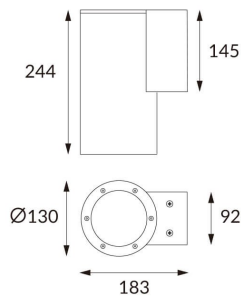

DOWNT

DOWNT is a wall light with round design emitting light downwards. With a size of Ø130mmx244mm and a power of 25W, has a reflector with 10 degrees beam angle. With a real lumen output of 2412lm, and an efficiency of 96.48lm/W. Is made in Die Cast Aluminium Body, Tempered Glass Cover and has an IP65 and an IK10 degree of protection. ON-OFF driver. Finished in Grey color.

Scheme

Photometry

Item code	86.OW08.4311.03
Product type	Outdoor
Category	Wall Light
Family	DOWNT
Pictograms	

Product

Real power (W)	25
Real luminous flux (Lm)	2412
Luminous efficiency (Lm/W)	96.48
Beam angle (°)	10
Life time (h)	50000h L70B10
IP	65
Electrical class insulation	Class I
Colour	Grey
Chip Brand	NICHIA
Control gear included	Yes
Control gear	ON-OFF
Colour temperature (K)	3000
Colour consistency (SDCM)	SDCM<3
CRI	80
IK	IK10