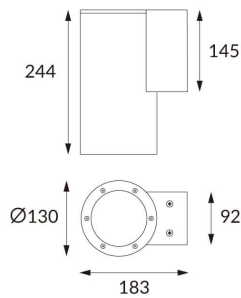

DOWNT

DOWNT is a wall light with round design emitting light downwards. With a size of Ø130mmx244mm and a power of 25W, has a reflector with 10 degrees beam angle. With a real lumen output of 2412lm, and an efficiency of 96.48lm/W. Is made in Die Cast Aluminium Body, Tempered Glass Cover and has an IP65 and an IK10 degree of protection. ON-OFF driver. Finished in Grey color.

Item code 86.OW08.4311.03

Product type Outdoor

Category Wall Light

Family DOWNT

Pictograms

Scheme

Photometry

Product

Real power (W) 25

Real luminous flux (Lm) 2412

Luminous efficiency (Lm/W) 96.48

Beam angle (°) 10

Life time (h) 50000h L70B10

IP 65

Electrical class insulation Class I

Colour Grey