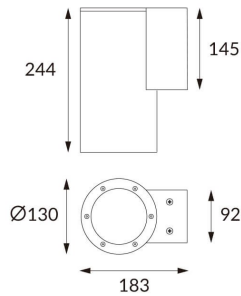

DOWNT

DOWNT is a wall light with round design emitting light downwards. With a size of Ø130mmx244mm and a power of 25W, has a reflector with 10 degrees beam angle. With a real lumen output of 2412lm, and an efficiency of 96.48lm/W. Is made in Die Cast Aluminium Body, Tempered Glass Cover and has an IP65 and an IK10 degree of protection. DALI driver. Finished in White color.

Pictograms	
-------------------	--

Scheme

Product

Real power (W)	25
-----------------------	-----------

Real luminous flux (Lm)	2412
--------------------------------	-------------

Luminous efficiency (Lm/W)	96.48
-----------------------------------	--------------