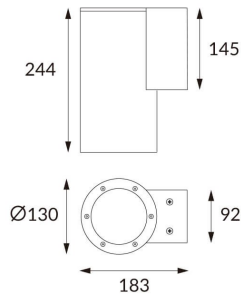

DOWNT

DOWNT is a wall light with round design emitting light downwards. With a size of Ø130mmx244mm and a power of 25W, has a reflector with 10 degrees beam angle. With a real lumen output of 2412lm, and an efficiency of 96.48lm/W. Is made in Die Cast Aluminium Body, Tempered Glass Cover and has an IP65 and an IK10 degree of protection. DALI driver. Finished in Black color.

Pictograms	    
	   
	 

Scheme

Product

Real power (W)	25
-----------------------	-----------

Real luminous flux (Lm)	2412
--------------------------------	-------------

Luminous efficiency (Lm/W)	96.48
-----------------------------------	--------------