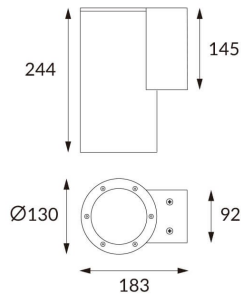

### DOWNT

DOWNT is a wall light with round design emitting light downwards. With a size of Ø130mmx244mm and a power of 25W, has a reflector with 10 degrees beam angle. With a real lumen output of 2412lm, and an efficiency of 96.48lm/W. Is made in Die Cast Aluminium Body, Tempered Glass Cover and has an IP65 and an IK10 degree of protection. DALI driver. Finished in Grey color.

### Scheme

<b>Item code</b>	<b>86.OW08.4313.03</b>
<b>Product type</b>	<b>Outdoor</b>
<b>Category</b>	<b>Wall Light</b>
<b>Family</b>	<b>DOWNT</b>
<b>Pictograms</b>	

### Product

<b>Real power (W)</b>	<b>25</b>
<b>Real luminous flux (Lm)</b>	<b>2412</b>
<b>Luminous efficiency (Lm/W)</b>	<b>96.48</b>
<b>Beam angle (°)</b>	<b>10</b>
<b>Life time (h)</b>	<b>50000h L70B10</b>
<b>IP</b>	<b>65</b>
<b>Electrical class insulation</b>	<b>Class I</b>
<b>Colour</b>	<b>Grey</b>
<b>Control gear included</b>	<b>Yes</b>
<b>Control gear</b>	<b>DALI</b>
<b>Colour temperature (K)</b>	<b>3000</b>
<b>Colour consistency (SDCM)</b>	<b>SDCM&lt;3</b>
<b>CRI</b>	<b>80</b>
<b>IK</b>	<b>10</b>