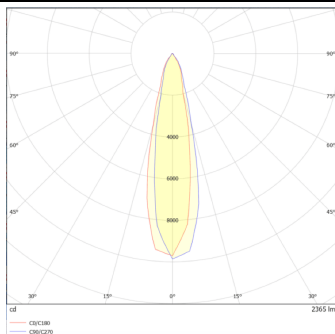

### DOWNT

DOWNT is a wall light with round design emitting light downwards. With a size of  $\text{\O}130\text{mm} \times 244\text{mm}$  and a power of 25W, has a reflector with 22 degrees beam angle. With a real lumen output of 2412lm, and an efficiency of 96.48lm/W. Is made in Die Cast Aluminium Body, Tempered Glass Cover and has an IP65 and an IK10 degree of protection. ON-OFF driver. Finished in White color.

### Scheme

### Photometry