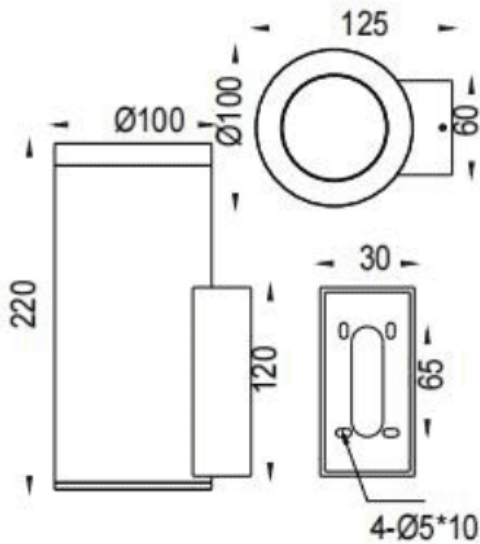

### DOWNT

Lavov wall fixture from the family DOWNT with a power of 19W and a 24 degrees beam angle. Finished in White colour. Dimensions  $\varnothing 100 \times 125 \times 220 \text{mm}$ . With a total lumen output of 1957lm and a luminous efficiency of 103lm/W. CCT 3000K. Driver ON-OFF. Made in Die Cast Aluminium Body, Tempered Glass Cover .IP65. IK05

### Dimensions

Product dimensions (mm)  $\varnothing 100 \times 125 \times 220 \text{mm}$

### Photometry

Item code	86.OW08.4321.01
Product type	Outdoor
Category	Wall Light
Family	DOWNT
Pictograms	

Product	
Real power (W)	19
Real luminous flux (Lm)	1957
Luminous efficiency (Lm/W)	103
Beam angle (°)	24
Life time (h)	50000h L70B10
IP	IP65
Electrical class insulation	Class I
Colour	White
Control gear included	Yes
Control gear	ON-OFF
Light source	LED
Type of LED	COB
Colour temperature (K)	3000
Colour consistency (SDCM)	SDCM3
CRI	80
IK	IK05