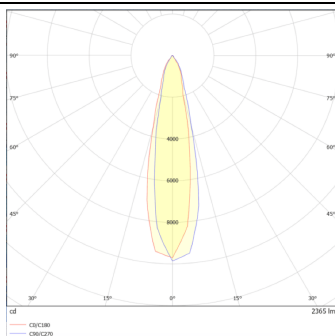

Photometry

Product

Real power (W) 25

Real luminous flux (Lm) 2412

Luminous efficiency (Lm/W) 96.48

Beam angle (°) 22

Life time (h) 50000h L70B10

IP 65

Electrical class insulation Class I

Colour White

Chip Brand NICHIA

Control gear included Yes

Control gear ON-OFF

Colour temperature (K) 3000

Colour consistency (SDCM) SDCM<3

CRI 80

IK IK10