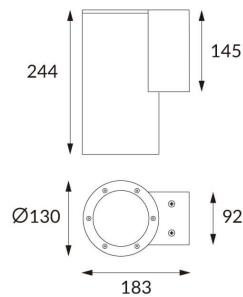

DOWNT

DOWNT is a wall light with round design emitting light downwards. With a size of Ø130mmx244mm and a power of 25W, has a reflector with 22 degrees beam angle. With a real lumen output of 2412lm, and an efficiency of 96.48lm/W. Is made in Die Cast Aluminium Body, Tempered Glass Cover and has an IP65 and an IK10 degree of protection. ON-OFF driver. Finished in White color.

Item code 86.OW08.4321.01

Product type Outdoor

Category Wall Light

Family DOWNT

Pictograms

Product

Real power (W) 25

Real luminous flux (Lm) 2412

Luminous efficiency (Lm/W) 96.48

Beam angle (°) 22

Life time (h) 50000h L70B10

IP 65

Electrical class insulation Class I

Colour White

Chip Brand NICHIA

Control gear included Yes

Control gear ON-OFF

Colour temperature (K) 3000

Colour consistency (SDCM) SDCM<3

CRI 80

IK IK10

Scheme

Photometry