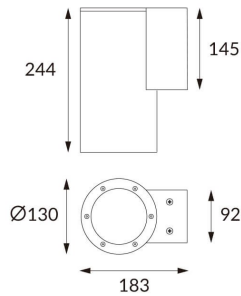

DOWNT

DOWNT is a wall light with round design emitting light downwards. With a size of $\text{\O}130\text{mm} \times 244\text{mm}$ and a power of 25W, has a reflector with 22 degrees beam angle. With a real lumen output of 2412lm, and an efficiency of 96.48lm/W. Is made in Die Cast Aluminium Body, Tempered Glass Cover and has an IP65 and an IK10 degree of protection. ON-OFF driver. Finished in White color.

Item code 86.OW08.4321.01

Product type Outdoor

Category Wall Light

Family DOWNT

Pictograms

Scheme

Photometry

Product

Real power (W) 25

Real luminous flux (Lm) 2412

Luminous efficiency (Lm/W) 96.48

Beam angle (°) 22

Life time (h) 50000h L70B10

IP 65

Electrical class insulation Class I

Colour White

Chip Brand NICHIA

Control gear included Yes

Control gear ON-OFF

Colour temperature (K) 3000

Colour consistency (SDCM) SDCM<3

CRI 80

IK IK10