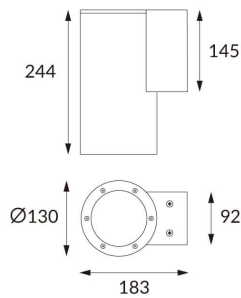

DOWNT

DOWNT is a wall light with round design emitting light downwards. With a size of Ø130mmx244mm and a power of 25W, has a reflector with 22 degrees beam angle. With a real lumen output of 2412lm, and an efficiency of 96.48lm/W. Is made in Die Cast Aluminium Body, Tempered Glass Cover and has an IP65 and an IK10 degree of protection. ON-OFF driver. Finished in White color.

Item code 86.OW08.4321.01

Product type Outdoor

Category Wall Light

Family DOWNT

Pictograms

Scheme

Photometry

Product

Real power (W) 25

Real luminous flux (Lm) 2412

Luminous efficiency (Lm/W) 96.48

Beam angle (°) 22

Life time (h) 50000h L70B10

IP 65

Electrical class insulation Class I

Colour White