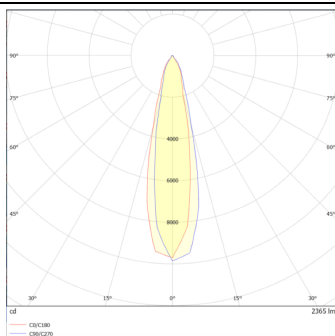

DOWNT

DOWNT is a wall light with round design emitting light downwards. With a size of Ø130mmx244mm and a power of 25W, has a reflector with 22 degrees beam angle. With a real lumen output of 2412lm, and an efficiency of 96.48lm/W. Is made in Die Cast Aluminium Body, Tempered Glass Cover and has an IP65 and an IK10 degree of protection. ON-OFF driver. Finished in Black color.

Scheme

Photometry

Item code	86.OW08.4321.02
Product type	Outdoor
Category	Wall Light
Family	DOWNT
Pictograms	

Product

Real power (W)	25
Real luminous flux (Lm)	2412
Luminous efficiency (Lm/W)	96.48
Beam angle (°)	22
Life time (h)	50000h L70B10
IP	65
Electrical class insulation	Class I
Colour	Black
Chip Brand	NICHIA
Control gear included	Yes
Control gear	ON-OFF
Colour temperature (K)	3000
Colour consistency (SDCM)	SDCM<3
CRI	80
IK	IK10