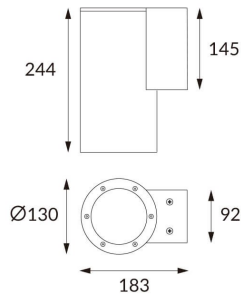

### DOWNT

DOWNT is a wall light with round design emitting light downwards. With a size of Ø130mmx244mm and a power of 25W, has a reflector with 22 degrees beam angle. With a real lumen output of 2412lm, and an efficiency of 96.48lm/W. Is made in Die Cast Aluminium Body, Tempered Glass Cover and has an IP65 and an IK10 degree of protection. ON-OFF driver. Finished in Black color.

### Photometry

<b>Item code</b>	<b>86.OW08.4321.02</b>
<b>Product type</b>	<b>Outdoor</b>
<b>Category</b>	<b>Wall Light</b>
<b>Family</b>	<b>DOWNT</b>
<b>Pictograms</b>	

### Product

<b>Real power (W)</b>	<b>25</b>
<b>Real luminous flux (Lm)</b>	<b>2412</b>
<b>Luminous efficiency (Lm/W)</b>	<b>96.48</b>
<b>Beam angle (°)</b>	<b>22</b>
<b>Life time (h)</b>	<b>50000h L70B10</b>
<b>IP</b>	<b>65</b>
<b>Electrical class insulation</b>	<b>Class I</b>
<b>Colour</b>	<b>Black</b>
<b>Chip Brand</b>	<b>NICHIA</b>
<b>Control gear included</b>	<b>Yes</b>
<b>Control gear</b>	<b>ON-OFF</b>
<b>Colour temperature (K)</b>	<b>3000</b>
<b>Colour consistency (SDCM)</b>	<b>SDCM&lt;3</b>
<b>CRI</b>	<b>80</b>
<b>IK</b>	<b>IK10</b>