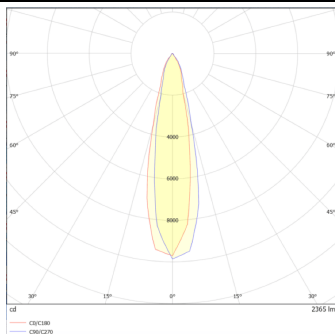

Photometry

Item code	86.OW08.4321.02
Product type	Outdoor
Category	Wall Light
Family	DOWNT
Pictograms	

Product

Real power (W)	25
Real luminous flux (Lm)	2412
Luminous efficiency (Lm/W)	96.48
Beam angle (°)	22
Life time (h)	50000h L70B10
IP	65
Electrical class insulation	Class I
Colour	Black
Chip Brand	NICHIA
Control gear included	Yes
Control gear	ON-OFF
Colour temperature (K)	3000
Colour consistency (SDCM)	SDCM<3
CRI	80
IK	IK10