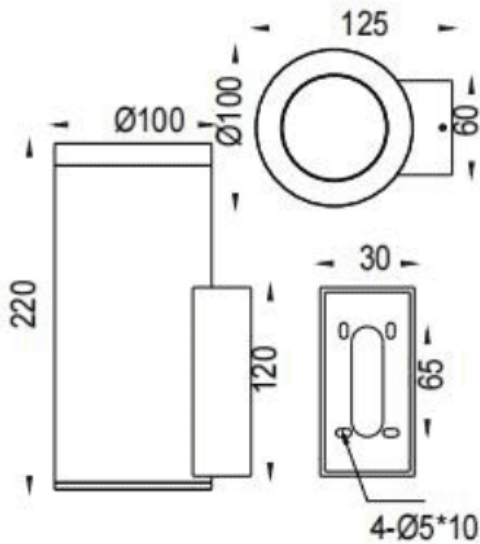

### DOWNT

Lavov wall fixture from the family DOWNT with a power of 19W and a 24 degrees beam angle. Finished in Black colour. Dimensions  $\varnothing 100 \times 125 \times 220 \text{mm}$ . With a total lumen output of 1957lm and a luminous efficiency of 103lm/W. CCT 3000K. Driver ON-OFF. Made in Die Cast Aluminium Body, Tempered Glass Cover .IP65. IK05

### Dimensions

Product dimensions (mm)  $\varnothing 100 \times 125 \times 220 \text{mm}$

### Photometry

Item code	86.OW08.4321.02
Product type	Outdoor
Category	Wall Light
Family	DOWNT
Pictograms	

Product	
Real power (W)	19
Real luminous flux (Lm)	1957
Luminous efficiency (Lm/W)	103
Beam angle (°)	24
Life time (h)	50000h L70B10
IP	IP65
Electrical class insulation	Class I
Colour	Black
Control gear included	Yes
Control gear	ON-OFF
Light source	LED
Type of LED	COB
Colour temperature (K)	3000
Colour consistency (SDCM)	SDCM3
CRI	80
IK	IK05