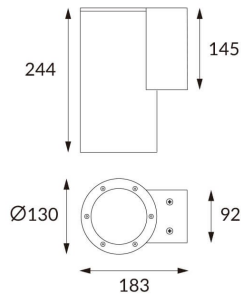

DOWNT

DOWNT is a wall light with round design emitting light downwards. With a size of Ø130mmx244mm and a power of 25W, has a reflector with 22 degrees beam angle. With a real lumen output of 2412lm, and an efficiency of 96.48lm/W. Is made in Die Cast Aluminium Body, Tempered Glass Cover and has an IP65 and an IK10 degree of protection. ON-OFF driver. Finished in Black color.

Scheme

Photometry

Item code	86.OW08.4321.02
Product type	Outdoor
Category	Wall Light
Family	DOWNT
Pictograms	

Product

Real power (W)	25
Real luminous flux (Lm)	2412
Luminous efficiency (Lm/W)	96.48
Beam angle (°)	22
Life time (h)	50000h L70B10
IP	65
Electrical class insulation	Class I
Colour	Black
Chip Brand	NICHIA
Control gear included	Yes
Control gear	ON-OFF
Colour temperature (K)	3000
Colour consistency (SDCM)	SDCM<3
CRI	80
IK	IK10