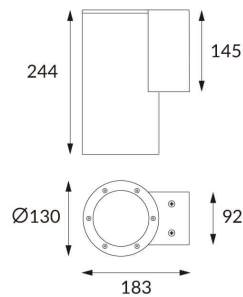

DOWNT

DOWNT is a wall light with round design emitting light downwards. With a size of Ø130mmx244mm and a power of 25W, has a reflector with 22 degrees beam angle. With a real lumen output of 2412lm, and an efficiency of 96.48lm/W. Is made in Die Cast Aluminium Body, Tempered Glass Cover and has an IP65 and an IK10 degree of protection. ON-OFF driver. Finished in Black color.

Item code 86.OW08.4321.02

Product type Outdoor

Category Wall Light

Family DOWNT

Pictograms

Product

Real power (W) 25

Real luminous flux (Lm) 2412

Luminous efficiency (Lm/W) 96.48

Beam angle (°) 22

Life time (h) 50000h L70B10

IP 65

Electrical class insulation Class I

Colour Black

Chip Brand NICHIA

Control gear included Yes

Control gear ON-OFF

Colour temperature (K) 3000

Colour consistency (SDCM) SDCM<3

CRI 80

IK IK10

Scheme

Photometry