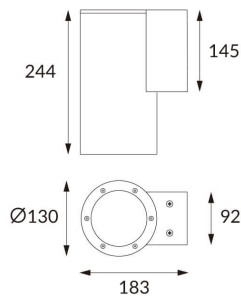

DOWNT

DOWNT is a wall light with round design emitting light downwards. With a size of Ø130mmx244mm and a power of 25W, has a reflector with 22 degrees beam angle. With a real lumen output of 2412lm, and an efficiency of 96.48lm/W. Is made in Die Cast Aluminium Body, Tempered Glass Cover and has an IP65 and an IK10 degree of protection. ON-OFF driver. Finished in Black color.

Scheme

Photometry

Item code	86.OW08.4321.02
Product type	Outdoor
Category	Wall Light
Family	DOWNT
Pictograms	

Product

Real power (W)	25
Real luminous flux (Lm)	2412
Luminous efficiency (Lm/W)	96.48
Beam angle (°)	22
Life time (h)	50000h L70B10
IP	65
Electrical class insulation	Class I
Colour	Black
Chip Brand	NICHIA
Control gear included	Yes
Control gear	ON-OFF
Colour temperature (K)	3000
Colour consistency (SDCM)	SDCM<3
CRI	80
IK	IK10