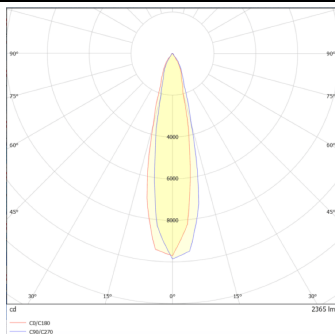

DOWNT

DOWNT is a wall light with round design emitting light downwards. With a size of Ø130mmx244mm and a power of 25W, has a reflector with 22 degrees beam angle. With a real lumen output of 2412lm, and an efficiency of 96.48lm/W. Is made in Die Cast Aluminium Body, Tempered Glass Cover and has an IP65 and an IK10 degree of protection. ON-OFF driver. Finished in Black color.

Scheme

Photometry

Item code	86.OW08.4321.02
Product type	Outdoor
Category	Wall Light
Family	DOWNT
Pictograms	

Product

Real power (W)	25
Real luminous flux (Lm)	2412
Luminous efficiency (Lm/W)	96.48
Beam angle (°)	22
Life time (h)	50000h L70B10
IP	65
Electrical class insulation	Class I
Colour	Black
Chip Brand	NICHIA
Control gear included	Yes
Control gear	ON-OFF
Colour temperature (K)	3000
Colour consistency (SDCM)	SDCM<3
CRI	80
IK	IK10