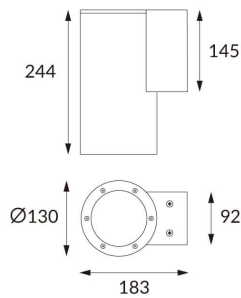

DOWNT

DOWNT is a wall light with round design emitting light downwards. With a size of Ø130mmx244mm and a power of 25W, has a reflector with 22 degrees beam angle. With a real lumen output of 2412lm, and an efficiency of 96.48lm/W. Is made in Die Cast Aluminium Body, Tempered Glass Cover and has an IP65 and an IK10 degree of protection. ON-OFF driver. Finished in Grey color.

Item code 86.OW08.4321.03

Product type Outdoor

Category Wall Light

Family DOWNT

Pictograms

Scheme

Photometry

Product

Real power (W) 25

Real luminous flux (Lm) 2412

Luminous efficiency (Lm/W) 96.48

Beam angle (°) 22

Life time (h) 50000h L70B10

IP 65

Electrical class insulation Class I

Colour Grey