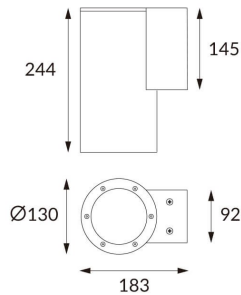

DOWNT

DOWNT is a wall light with round design emitting light downwards. With a size of $\text{\O}130\text{mm} \times 244\text{mm}$ and a power of 25W, has a reflector with 22 degrees beam angle. With a real lumen output of 2412lm, and an efficiency of 96.48lm/W. Is made in Die Cast Aluminium Body, Tempered Glass Cover and has an IP65 and an IK10 degree of protection. ON-OFF driver. Finished in Grey color.

Item code 86.OW08.4321.03

Product type Outdoor

Category Wall Light

Family DOWNT

Pictograms

Scheme

Photometry

Product

Real power (W) 25

Real luminous flux (Lm) 2412

Luminous efficiency (Lm/W) 96.48

Beam angle (°) 22

Life time (h) 50000h L70B10

IP 65

Electrical class insulation Class I

Colour Grey