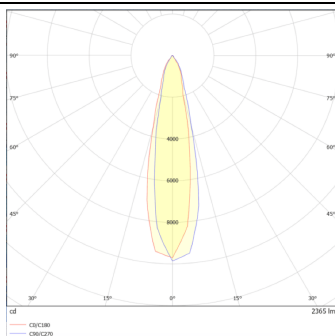

Photometry

Product

Real power (W) 25

Real luminous flux (Lm) 2412

Luminous efficiency (Lm/W) 96.48

Beam angle (°) 22

Life time (h) 50000h L70B10

IP 65

Electrical class insulation Class I

Colour Grey

Chip Brand NICHIA

Control gear included Yes

Control gear ON-OFF

Colour temperature (K) 3000

Colour consistency (SDCM) SDCM<3

CRI 80

IK IK10