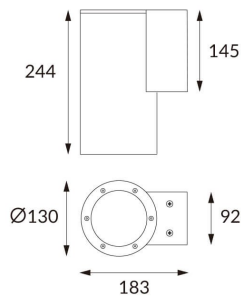

DOWNT

DOWNT is a wall light with round design emitting light downwards. With a size of Ø130mmx244mm and a power of 25W, has a reflector with 22 degrees beam angle. With a real lumen output of 2412lm, and an efficiency of 96.48lm/W. Is made in Die Cast Aluminium Body, Tempered Glass Cover and has an IP65 and an IK10 degree of protection. ON-OFF driver. Finished in Grey color.

Item code 86.OW08.4321.03

Product type Outdoor

Category Wall Light

Family DOWNT

Pictograms

Scheme

Photometry

Product

Real power (W) 25

Real luminous flux (Lm) 2412

Luminous efficiency (Lm/W) 96.48

Beam angle (°) 22

Life time (h) 50000h L70B10

IP 65

Electrical class insulation Class I

Colour Grey

Chip Brand NICHIA

Control gear included Yes

Control gear ON-OFF

Colour temperature (K) 3000

Colour consistency (SDCM) SDCM<3

CRI 80

IK IK10