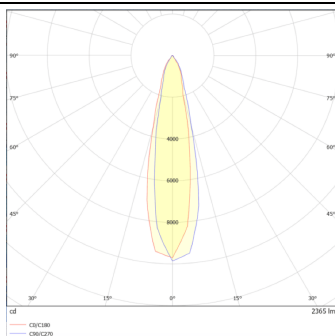

Photometry

Item code	86.OW08.4321.03
Product type	Outdoor
Category	Wall Light
Family	DOWNT
Pictograms	

Product

Real power (W)	25
Real luminous flux (Lm)	2412
Luminous efficiency (Lm/W)	96.48
Beam angle (°)	22
Life time (h)	50000h L70B10
IP	65
Electrical class insulation	Class I
Colour	Grey
Chip Brand	NICHIA
Control gear included	Yes
Control gear	ON-OFF
Colour temperature (K)	3000
Colour consistency (SDCM)	SDCM<3
CRI	80
IK	IK10