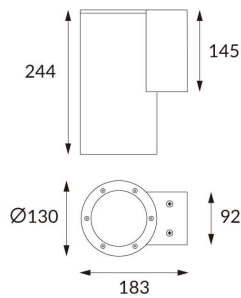

### DOWNT

DOWNT is a wall light with round design emitting light downwards. With a size of Ø130mmx244mm and a power of 25W, has a reflector with 22 degrees beam angle. With a real lumen output of 2412lm, and an efficiency of 96.48lm/W. Is made in Die Cast Aluminium Body, Tempered Glass Cover and has an IP65 and an IK10 degree of protection. ON-OFF driver. Finished in Grey color.

### Photometry

<b>Item code</b>	<b>86.OW08.4321.03</b>
<b>Product type</b>	<b>Outdoor</b>
<b>Category</b>	<b>Wall Light</b>
<b>Family</b>	<b>DOWNT</b>
<b>Pictograms</b>	

### Product

<b>Real power (W)</b>	<b>25</b>
<b>Real luminous flux (Lm)</b>	<b>2412</b>
<b>Luminous efficiency (Lm/W)</b>	<b>96.48</b>
<b>Beam angle (°)</b>	<b>22</b>
<b>Life time (h)</b>	<b>50000h L70B10</b>
<b>IP</b>	<b>65</b>
<b>Electrical class insulation</b>	<b>Class I</b>
<b>Colour</b>	<b>Grey</b>
<b>Chip Brand</b>	<b>NICHIA</b>
<b>Control gear included</b>	<b>Yes</b>
<b>Control gear</b>	<b>ON-OFF</b>
<b>Colour temperature (K)</b>	<b>3000</b>
<b>Colour consistency (SDCM)</b>	<b>SDCM&lt;3</b>
<b>CRI</b>	<b>80</b>
<b>IK</b>	<b>IK10</b>