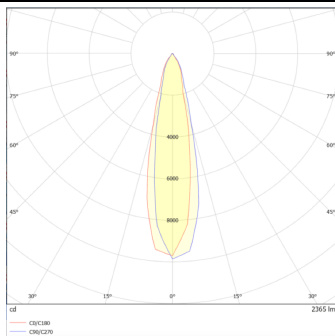

Photometry

Product

Real power (W) 25

Real luminous flux (Lm) 2412

Luminous efficiency (Lm/W) 96.48

Beam angle (°) 22

Life time (h) 50000h L70B10

IP 65

Electrical class insulation Class I

Colour Grey

Chip Brand NICHIA

Control gear included Yes

Control gear ON-OFF

Colour temperature (K) 3000

Colour consistency (SDCM) SDCM<3

CRI 80

IK IK10