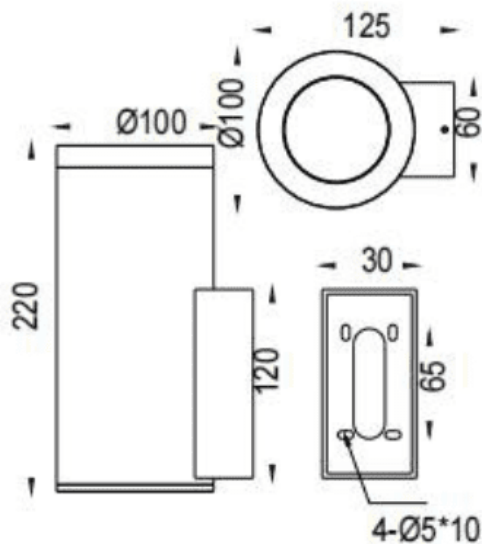

DOWNT

Lavov wall fixture from the family DOWNT with a power of 19W and a 24 degrees beam angle. Finished in Grey colour. Dimensions $\varnothing 100 \times 125 \times 220 \text{mm}$. With a total lumen output of 1957lm and a luminous efficiency of 103lm/W. CCT 3000K. Driver ON-OFF. Made in Die Cast Aluminium Body, Tempered Glass Cover .IP65. IK05

Dimensions

Product dimensions (mm) $\varnothing 100 \times 125 \times 220 \text{mm}$

Scheme

Photometry

| | |
|--------------|-----------------|
| Item code | 86.OW08.4321.03 |
| Product type | Outdoor |
| Category | Wall Light |
| Family | DOWNT |
| Pictograms | |

| | |
|-----------------------------|---------------|
| Product | |
| Real power (W) | 19 |
| Real luminous flux (Lm) | 1957 |
| Luminous efficiency (Lm/W) | 103 |
| Beam angle (°) | 24 |
| Life time (h) | 50000h L70B10 |
| IP | IP65 |
| Electrical class insulation | Class I |
| Colour | Grey |
| Control gear included | Yes |
| Control gear | ON-OFF |
| Light source | LED |
| Type of LED | COB |
| Colour temperature (K) | 3000 |
| Colour consistency (SDCM) | SDCM3 |
| CRI | 80 |
| IK | IK05 |