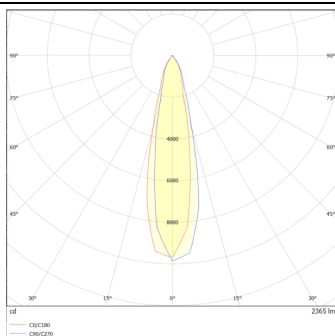

### DOWNT

DOWNT is a wall light with round design emitting light downwards. With a size of Ø130mmx244mm and a power of 25W, has a reflector with 22 degrees beam angle. With a real lumen output of 2412lm, and an efficiency of 96.48lm/W. Is made in Die Cast Aluminium Body, Tempered Glass Cover and has an IP65 and an IK10 degree of protection. ON-OFF driver. Finished in Grey color.

### Photometry