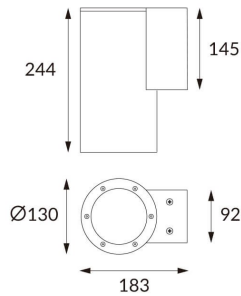

DOWNT

DOWNT is a wall light with round design emitting light downwards. With a size of Ø130mmx244mm and a power of 25W, has a reflector with 22 degrees beam angle. With a real lumen output of 2412lm, and an efficiency of 96.48lm/W. Is made in Die Cast Aluminium Body, Tempered Glass Cover and has an IP65 and an IK10 degree of protection. DALI driver. Finished in White color.

Pictograms	
-------------------	--

Scheme

Product

Real power (W)	25
-----------------------	-----------

Real luminous flux (Lm)	2412
--------------------------------	-------------

Luminous efficiency (Lm/W)	96.48
-----------------------------------	--------------