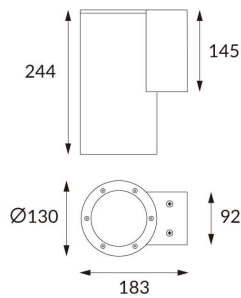

DOWNT

DOWNT is a wall light with round design emitting light downwards. With a size of Ø130mmx244mm and a power of 25W, has a reflector with 38 degrees beam angle. With a real lumen output of 2412lm, and an efficiency of 96.48lm/W. Is made in Die Cast Aluminium Body, Tempered Glass Cover and has an IP65 and an IK10 degree of protection. ON-OFF driver. Finished in White color.

Scheme

Photometry

Item code	86.OW08.4331.01
Product type	Outdoor
Category	Wall Light
Family	DOWNT
Pictograms	

Product

Real power (W)	25
Real luminous flux (Lm)	2412
Luminous efficiency (Lm/W)	96.48
Beam angle (°)	38
Life time (h)	50000h L70B10
IP	65
Electrical class insulation	Class I
Colour	White
Chip Brand	NICHIA
Control gear included	Yes
Control gear	ON-OFF
Colour temperature (K)	3000
Colour consistency (SDCM)	SDCM<3
CRI	80
IK	IK10