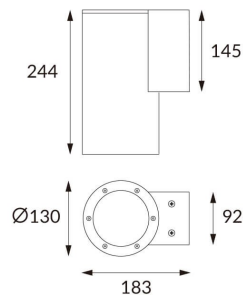

DOWNT

DOWNT is a wall light with round design emitting light downwards. With a size of Ø130mmx244mm and a power of 25W, has a reflector with 38 degrees beam angle. With a real lumen output of 2412lm, and an efficiency of 96.48lm/W. Is made in Die Cast Aluminium Body, Tempered Glass Cover and has an IP65 and an IK10 degree of protection. ON-OFF driver. Finished in White color.

Item code 86.OW08.4331.01

Product type Outdoor

Category Wall Light

Family DOWNT

Pictograms

Product

Real power (W) 25

Real luminous flux (Lm) 2412

Luminous efficiency (Lm/W) 96.48

Beam angle (°) 38

Life time (h) 50000h L70B10

IP 65

Electrical class insulation Class I

Colour White

Chip Brand NICHIA

Control gear included Yes

Control gear ON-OFF

Colour temperature (K) 3000

Colour consistency (SDCM) SDCM<3

CRI 80

IK IK10

Scheme

Photometry