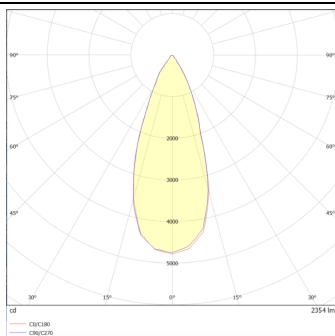

Photometry

Item code	86.OW08.4331.01
Product type	Outdoor
Category	Wall Light
Family	DOWNT
Pictograms	

Product

Real power (W)	25
Real luminous flux (Lm)	2412
Luminous efficiency (Lm/W)	96.48
Beam angle (°)	38
Life time (h)	50000h L70B10
IP	65
Electrical class insulation	Class I
Colour	White
Chip Brand	NICHIA
Control gear included	Yes
Control gear	ON-OFF
Colour temperature (K)	3000
Colour consistency (SDCM)	SDCM<3
CRI	80
IK	IK10