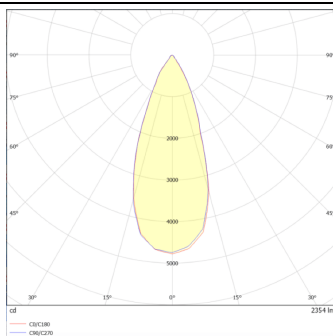

DOWNT

DOWNT is a wall light with round design emitting light downwards. With a size of Ø130mmx244mm and a power of 25W, has a reflector with 38 degrees beam angle. With a real lumen output of 2412lm, and an efficiency of 96.48lm/W. Is made in Die Cast Aluminium Body, Tempered Glass Cover and has an IP65 and an IK10 degree of protection. ON-OFF driver. Finished in White color.

Scheme

Photometry

Item code	86.OW08.4331.01
Product type	Outdoor
Category	Wall Light
Family	DOWNT
Pictograms	

Product

Real power (W)	25
Real luminous flux (Lm)	2412
Luminous efficiency (Lm/W)	96.48
Beam angle (°)	38
Life time (h)	50000h L70B10
IP	65
Electrical class insulation	Class I
Colour	White
Chip Brand	NICHIA
Control gear included	Yes
Control gear	ON-OFF
Colour temperature (K)	3000
Colour consistency (SDCM)	SDCM<3
CRI	80
IK	IK10