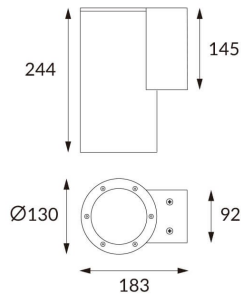

### DOWNT

DOWNT is a wall light with round design emitting light downwards. With a size of Ø130mmx244mm and a power of 25W, has a reflector with 38 degrees beam angle. With a real lumen output of 2412lm, and an efficiency of 96.48lm/W. Is made in Die Cast Aluminium Body, Tempered Glass Cover and has an IP65 and an IK10 degree of protection. ON-OFF driver. Finished in White color.

### Photometry

<b>Item code</b>	<b>86.OW08.4331.01</b>
<b>Product type</b>	<b>Outdoor</b>
<b>Category</b>	<b>Wall Light</b>
<b>Family</b>	<b>DOWNT</b>
<b>Pictograms</b>	

### Product

<b>Real power (W)</b>	<b>25</b>
<b>Real luminous flux (Lm)</b>	<b>2412</b>
<b>Luminous efficiency (Lm/W)</b>	<b>96.48</b>
<b>Beam angle (°)</b>	<b>38</b>
<b>Life time (h)</b>	<b>50000h L70B10</b>
<b>IP</b>	<b>65</b>
<b>Electrical class insulation</b>	<b>Class I</b>
<b>Colour</b>	<b>White</b>
<b>Chip Brand</b>	<b>NICHIA</b>
<b>Control gear included</b>	<b>Yes</b>
<b>Control gear</b>	<b>ON-OFF</b>
<b>Colour temperature (K)</b>	<b>3000</b>
<b>Colour consistency (SDCM)</b>	<b>SDCM&lt;3</b>
<b>CRI</b>	<b>80</b>
<b>IK</b>	<b>IK10</b>