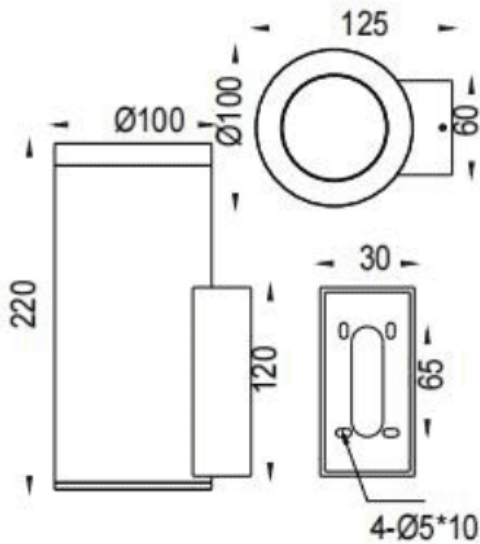

DOWNT

Lavov wall fixture from the family DOWNT with a power of 19W and a 36 degrees beam angle. Finished in White colour. Dimensions $\varnothing 100 \times 125 \times 220 \text{mm}$. With a total lumen output of 1957lm and a luminous efficiency of 103lm/W. CCT 3000K. Driver ON-OFF. Made in Die Cast Aluminium Body, Tempered Glass Cover .IP65. IK05

Dimensions

Product dimensions (mm) $\varnothing 100 \times 125 \times 220 \text{mm}$

Scheme

Photometry

Item code	86.OW08.4331.01
Product type	Outdoor
Category	Wall Light
Family	DOWNT
Pictograms	

Product	
Real power (W)	19
Real luminous flux (Lm)	1957
Luminous efficiency (Lm/W)	103
Beam angle (°)	36
Life time (h)	50000h L70B10
IP	IP65
Electrical class insulation	Class I
Colour	White
Control gear included	Yes
Control gear	ON-OFF
Light source	LED
Type of LED	COB
Colour temperature (K)	3000
Colour consistency (SDCM)	SDCM3
CRI	80
IK	IK05