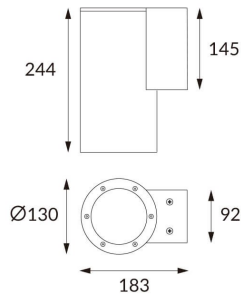

DOWNT

DOWNT is a wall light with round design emitting light downwards. With a size of Ø130mmx244mm and a power of 25W, has a reflector with 38 degrees beam angle. With a real lumen output of 2412lm, and an efficiency of 96.48lm/W. Is made in Die Cast Aluminium Body, Tempered Glass Cover and has an IP65 and an IK10 degree of protection. ON-OFF driver. Finished in White color.

Scheme

Photometry

Item code	86.OW08.4331.01
Product type	Outdoor
Category	Wall Light
Family	DOWNT
Pictograms	

Product

Real power (W)	25
Real luminous flux (Lm)	2412
Luminous efficiency (Lm/W)	96.48
Beam angle (°)	38
Life time (h)	50000h L70B10
IP	65
Electrical class insulation	Class I
Colour	White
Chip Brand	NICHIA
Control gear included	Yes
Control gear	ON-OFF
Colour temperature (K)	3000
Colour consistency (SDCM)	SDCM<3
CRI	80
IK	IK10