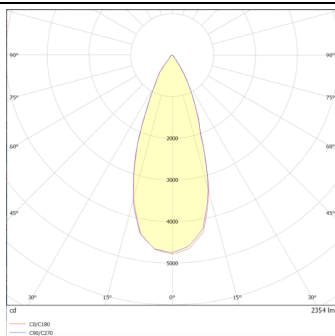

DOWNT

DOWNT is a wall light with round design emitting light downwards. With a size of Ø130mmx244mm and a power of 25W, has a reflector with 38 degrees beam angle. With a real lumen output of 2412lm, and an efficiency of 96.48lm/W. Is made in Die Cast Aluminium Body, Tempered Glass Cover and has an IP65 and an IK10 degree of protection. ON-OFF driver. Finished in White color.

Scheme

Photometry

Item code	86.OW08.4331.01
Product type	Outdoor
Category	Wall Light
Family	DOWNT
Pictograms	

Product

Real power (W)	25
Real luminous flux (Lm)	2412
Luminous efficiency (Lm/W)	96.48
Beam angle (°)	38
Life time (h)	50000h L70B10
IP	65
Electrical class insulation	Class I
Colour	White
Chip Brand	NICHIA
Control gear included	Yes
Control gear	ON-OFF
Colour temperature (K)	3000
Colour consistency (SDCM)	SDCM<3
CRI	80
IK	IK10