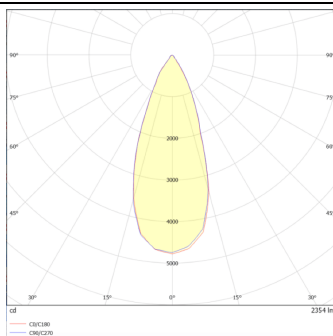

DOWNT

DOWNT is a wall light with round design emitting light downwards. With a size of $\text{Ø}130\text{mm} \times 244\text{mm}$ and a power of 25W, has a reflector with 38 degrees beam angle. With a real lumen output of 2412lm, and an efficiency of 96.48lm/W. Is made in Die Cast Aluminium Body, Tempered Glass Cover and has an IP65 and an IK10 degree of protection. ON-OFF driver. Finished in Black color.

Item code	86.OW08.4331.02
Product type	Outdoor
Category	Wall Light
Family	DOWNT
Pictograms	

Scheme

Photometry

Product

Real power (W)	25
Real luminous flux (Lm)	2412
Luminous efficiency (Lm/W)	96.48
Beam angle (°)	38
Life time (h)	50000h L70B10
IP	65
Electrical class insulation	Class I
Colour	Black
Chip Brand	NICHIA
Control gear included	Yes
Control gear	ON-OFF
Colour temperature (K)	3000
Colour consistency (SDCM)	SDCM<3
CRI	80
IK	IK10