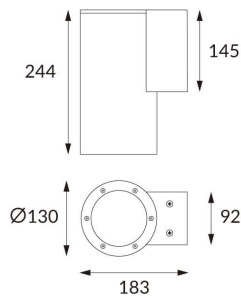

DOWNT

DOWNT is a wall light with round design emitting light downwards. With a size of $\text{Ø}130\text{mm} \times 244\text{mm}$ and a power of 25W, has a reflector with 38 degrees beam angle. With a real lumen output of 2412lm, and an efficiency of 96.48lm/W. Is made in Die Cast Aluminium Body, Tempered Glass Cover and has an IP65 and an IK10 degree of protection. ON-OFF driver. Finished in Black color.

Item code	86.OW08.4331.02

Product type	Outdoor

Category	Wall Light

Family	DOWNT

Pictograms

Product

Real power (W)	25

Real luminous flux (Lm)	2412

Luminous efficiency (Lm/W)	96.48

Beam angle (°)	38

Life time (h)	50000h L70B10

IP	65

Electrical class insulation	Class I

Colour	Black

Chip Brand	NICHIA

Control gear included	Yes

Control gear	ON-OFF

Colour temperature (K)	3000

Colour consistency (SDCM)	SDCM<3

CRI	80

IK	IK10

Scheme

Photometry