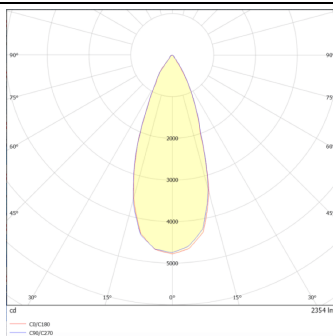

### DOWNT

DOWNT is a wall light with round design emitting light downwards. With a size of Ø130mmx244mm and a power of 25W, has a reflector with 38 degrees beam angle. With a real lumen output of 2412lm, and an efficiency of 96.48lm/W. Is made in Die Cast Aluminium Body, Tempered Glass Cover and has an IP65 and an IK10 degree of protection. ON-OFF driver. Finished in Black color.

### Photometry