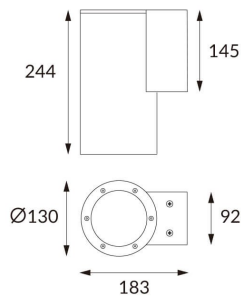

DOWNT

DOWNT is a wall light with round design emitting light downwards. With a size of Ø130mmx244mm and a power of 25W, has a reflector with 38 degrees beam angle. With a real lumen output of 2412lm, and an efficiency of 96.48lm/W. Is made in Die Cast Aluminium Body, Tempered Glass Cover and has an IP65 and an IK10 degree of protection. ON-OFF driver. Finished in Black color.

Item code 86.OW08.4331.02

Product type Outdoor

Category Wall Light

Family DOWNT

Pictograms

Scheme

Photometry

Product

Real power (W) 25

Real luminous flux (Lm) 2412

Luminous efficiency (Lm/W) 96.48

Beam angle (°) 38

Life time (h) 50000h L70B10

IP 65

Electrical class insulation Class I

Colour Black