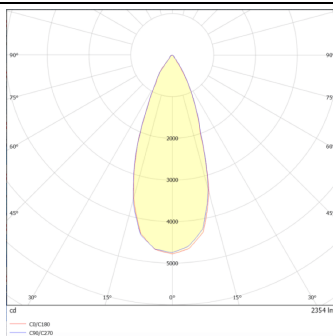

Photometry

Product

Real power (W) 25

Real luminous flux (Lm) 2412

Luminous efficiency (Lm/W) 96.48

Beam angle (°) 38

Life time (h) 50000h L70B10

IP 65

Electrical class insulation Class I

Colour Black

Chip Brand NICHIA

Control gear included Yes

Control gear ON-OFF

Colour temperature (K) 3000

Colour consistency (SDCM) SDCM<3

CRI 80

IK IK10