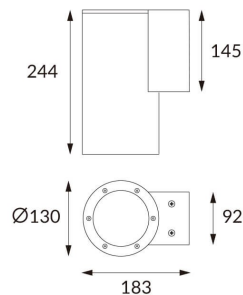

DOWNT

DOWNT is a wall light with round design emitting light downwards. With a size of $\text{Ø}130\text{mm} \times 244\text{mm}$ and a power of 25W, has a reflector with 38 degrees beam angle. With a real lumen output of 2412lm, and an efficiency of 96.48lm/W. Is made in Die Cast Aluminium Body, Tempered Glass Cover and has an IP65 and an IK10 degree of protection. ON-OFF driver. Finished in Black color.

Item code	86.OW08.4331.02
Product type	Outdoor
Category	Wall Light
Family	DOWNT
Pictograms	

Scheme

Photometry

Product

Real power (W)	25
Real luminous flux (Lm)	2412
Luminous efficiency (Lm/W)	96.48
Beam angle (°)	38
Life time (h)	50000h L70B10
IP	65
Electrical class insulation	Class I
Colour	Black
Chip Brand	NICHIA
Control gear included	Yes
Control gear	ON-OFF
Colour temperature (K)	3000
Colour consistency (SDCM)	SDCM<3
CRI	80
IK	IK10