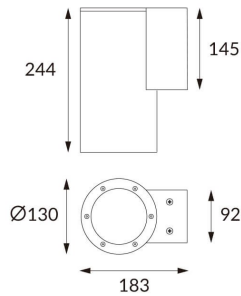

DOWNT

DOWNT is a wall light with round design emitting light downwards. With a size of Ø130mmx244mm and a power of 25W, has a reflector with 38 degrees beam angle. With a real lumen output of 2412lm, and an efficiency of 96.48lm/W. Is made in Die Cast Aluminium Body, Tempered Glass Cover and has an IP65 and an IK10 degree of protection. ON-OFF driver. Finished in Black color.

Item code 86.OW08.4331.02

Product type Outdoor

Category Wall Light

Family DOWNT

Pictograms

Scheme

Photometry

Product

Real power (W) 25

Real luminous flux (Lm) 2412

Luminous efficiency (Lm/W) 96.48

Beam angle (°) 38

Life time (h) 50000h L70B10

IP 65

Electrical class insulation Class I

Colour Black

Chip Brand NICHIA

Control gear included Yes

Control gear ON-OFF

Colour temperature (K) 3000

Colour consistency (SDCM) SDCM<3

CRI 80

IK IK10