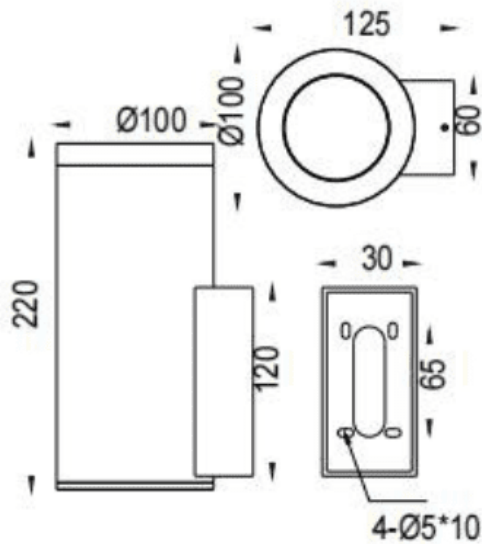

DOWNT

Lavov wall fixture from the family DOWNT with a power of 19W and a 36 degrees beam angle. Finished in Black colour. Dimensions $\varnothing 100 \times 125 \times 220 \text{mm}$. With a total lumen output of 1957lm and a luminous efficiency of 103lm/W. CCT 3000K. Driver ON-OFF. Made in Die Cast Aluminium Body, Tempered Glass Cover .IP65. IK05

Dimensions

Product dimensions (mm) $\varnothing 100 \times 125 \times 220 \text{mm}$

Scheme

Photometry

Item code	86.OW08.4331.02
Product type	Outdoor
Category	Wall Light
Family	DOWNT
Pictograms	

Product	
Real power (W)	19
Real luminous flux (Lm)	1957
Luminous efficiency (Lm/W)	103
Beam angle (°)	36
Life time (h)	50000h L70B10
IP	IP65
Electrical class insulation	Class I
Colour	Black
Control gear included	Yes
Control gear	ON-OFF
Light source	LED
Type of LED	COB
Colour temperature (K)	3000
Colour consistency (SDCM)	SDCM3
CRI	80
IK	IK05