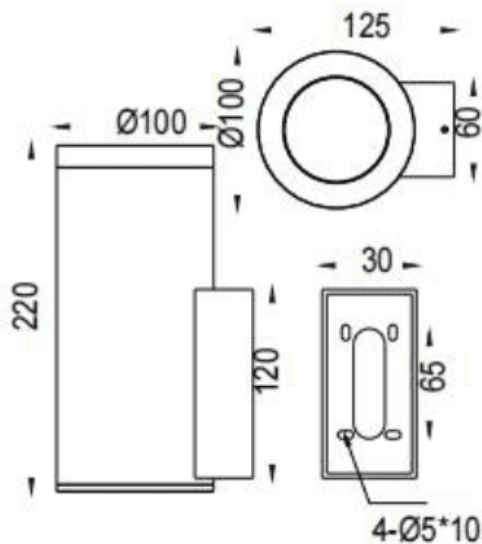

DOWNT

Lavov wall fixture from the family DOWNT with a power of 19W and a 36 degrees beam angle. Finished in Black colour. Dimensions $\varnothing 100 \times 125 \times 220 \text{mm}$. With a total lumen output of 1957lm and a luminous efficiency of 103lm/W. CCT 3000K. Driver ON-OFF. Made in Die Cast Aluminium Body, Tempered Glass Cover .IP65. IK05

Dimensions

Product dimensions (mm) $\varnothing 100 \times 125 \times 220 \text{mm}$

Scheme

Photometry

Item code	86.OW08.4331.02
Product type	Outdoor
Category	Wall Fixtures
Family	DOWNT
Pictograms	

Product	
Real power (W)	19
Real luminous flux (Lm)	1957
Luminous efficiency (Lm/W)	103
Beam angle (°)	36
Life time (h)	50000h L70B10
IP	IP65
Electrical class insulation	Class I
Colour	Black
Control gear included	Yes
Control gear	ON-OFF
Light source	LED
Type of LED	COB
Colour temperature (K)	3000
Colour consistency (SDCM)	SDCM<3
CRI	80
IK	IK05