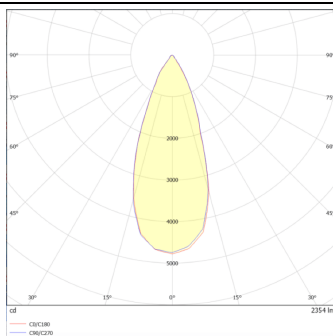

Photometry

Product

Real power (W) 25

Real luminous flux (Lm) 2412

Luminous efficiency (Lm/W) 96.48

Beam angle (°) 38

Life time (h) 50000h L70B10

IP 65

Electrical class insulation Class I

Colour Grey

Chip Brand NICHIA

Control gear included Yes

Control gear ON-OFF

Colour temperature (K) 3000

Colour consistency (SDCM) SDCM<3

CRI 80

IK IK10