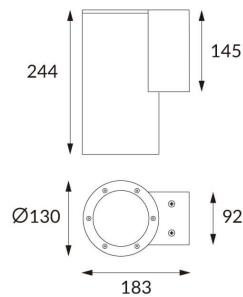

DOWNT

DOWNT is a wall light with round design emitting light downwards. With a size of $\text{Ø}130\text{mm} \times 244\text{mm}$ and a power of 25W, has a reflector with 38 degrees beam angle. With a real lumen output of 2412lm, and an efficiency of 96.48lm/W. Is made in Die Cast Aluminium Body, Tempered Glass Cover and has an IP65 and an IK10 degree of protection. ON-OFF driver. Finished in Grey color.

Item code	86.OW08.4331.03

Product type	Outdoor

Category	Wall Light

Family	DOWNT

Pictograms	

Product

Real power (W)	25

Real luminous flux (Lm)	2412

Luminous efficiency (Lm/W)	96.48

Beam angle (°)	38

Life time (h)	50000h L70B10

IP	65

Electrical class insulation	Class I

Colour	Grey

Chip Brand	NICHIA

Control gear included	Yes

Control gear	ON-OFF

Colour temperature (K)	3000

Colour consistency (SDCM)	SDCM<3

CRI	80

IK	IK10

Scheme

Photometry