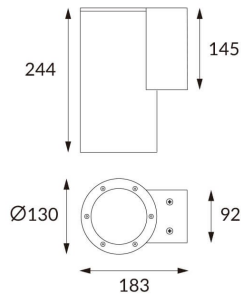

DOWNT

DOWNT is a wall light with round design emitting light downwards. With a size of Ø130mmx244mm and a power of 25W, has a reflector with 38 degrees beam angle. With a real lumen output of 2412lm, and an efficiency of 96.48lm/W. Is made in Die Cast Aluminium Body, Tempered Glass Cover and has an IP65 and an IK10 degree of protection. ON-OFF driver. Finished in Grey color.

Item code 86.OW08.4331.03

Product type Outdoor

Category Wall Light

Family DOWNT

Pictograms

Scheme

Photometry

Product

Real power (W) 25

Real luminous flux (Lm) 2412

Luminous efficiency (Lm/W) 96.48

Beam angle (°) 38

Life time (h) 50000h L70B10

IP 65

Electrical class insulation Class I

Colour Grey