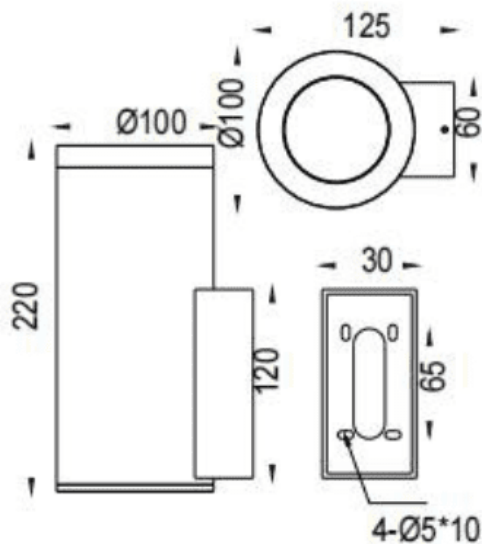

DOWNT

Lavov wall fixture from the family DOWNT with a power of 19W and a 36 degrees beam angle. Finished in Grey colour. Dimensions $\varnothing 100 \times 125 \times 220 \text{mm}$. With a total lumen output of 1957lm and a luminous efficiency of 103lm/W. CCT 3000K. Driver ON-OFF. Made in Die Cast Aluminium Body, Tempered Glass Cover .IP65. IK05

Dimensions

Product dimensions (mm) $\varnothing 100 \times 125 \times 220 \text{mm}$

Scheme

Photometry

Item code	86.OW08.4331.03
Product type	Outdoor
Category	Wall Light
Family	DOWNT
Pictograms	

Product	
Real power (W)	19
Real luminous flux (Lm)	1957
Luminous efficiency (Lm/W)	103
Beam angle (°)	36
Life time (h)	50000h L70B10
IP	IP65
Electrical class insulation	Class I
Colour	Grey
Control gear included	Yes
Control gear	ON-OFF
Light source	LED
Type of LED	COB
Colour temperature (K)	3000
Colour consistency (SDCM)	SDCM3
CRI	80
IK	IK05