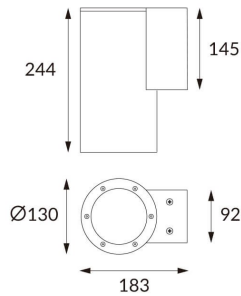

DOWNT

DOWNT is a wall light with round design emitting light downwards. With a size of Ø130mmx244mm and a power of 25W, has a reflector with 38 degrees beam angle. With a real lumen output of 2412lm, and an efficiency of 96.48lm/W. Is made in Die Cast Aluminium Body, Tempered Glass Cover and has an IP65 and an IK10 degree of protection. DALI driver. Finished in Black color.

Pictograms	
-------------------	--

Scheme

Product

Real power (W)	25
-----------------------	-----------

Real luminous flux (Lm)	2412
--------------------------------	-------------

Luminous efficiency (Lm/W)	96.48
-----------------------------------	--------------