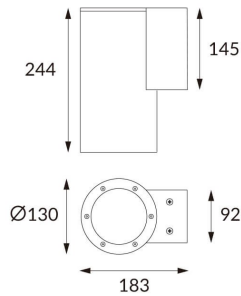

DOWNT

DOWNT is a wall light with round design emitting light downwards. With a size of Ø130mmx244mm and a power of 25W, has a reflector with 38 degrees beam angle. With a real lumen output of 2412lm, and an efficiency of 96.48lm/W. Is made in Die Cast Aluminium Body, Tempered Glass Cover and has an IP65 and an IK10 degree of protection. DALI driver. Finished in Grey color.

Item code 86.OW08.4333.03

Product type Outdoor

Category Wall Light

Family DOWNT

Pictograms

Scheme

Product

Real power (W) 25

Real luminous flux (Lm) 2412

Luminous efficiency (Lm/W) 96.48

Beam angle (°) 38

Life time (h) 50000h L70B10

IP 65

Electrical class insulation Class I

Colour Grey

Control gear included Yes