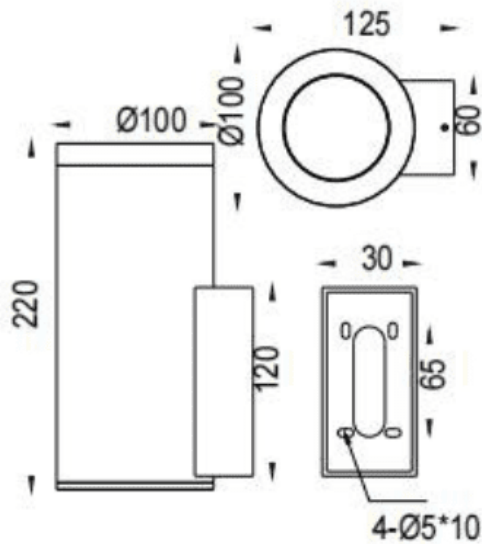

DOWNT

Lavov wall fixture from the family DOWNT with a power of 19W and a 60 degrees beam angle. Finished in White colour. Dimensions $\varnothing 100 \times 125 \times 220 \text{mm}$. With a total lumen output of 1957lm and a luminous efficiency of 103lm/W. CCT 3000K. Driver ON-OFF. Made in Die Cast Aluminium Body, Tempered Glass Cover .IP65. IK05

Dimensions

Product dimensions (mm) $\varnothing 100 \times 125 \times 220 \text{mm}$

Scheme

Item code	86.OW08.4341.01
Product type	Outdoor
Category	Wall Light
Family	DOWNT
Pictograms	

Product	
Real power (W)	19
Real luminous flux (Lm)	1957
Luminous efficiency (Lm/W)	103
Beam angle (°)	60
Life time (h)	50000h L70B10
IP	IP65
Electrical class insulation	Class I
Colour	White
Control gear included	Yes
Control gear	ON-OFF
Light source	LED
Type of LED	COB
Colour temperature (K)	3000
Colour consistency (SDCM)	SDCM3
CRI	80
IK	IK05