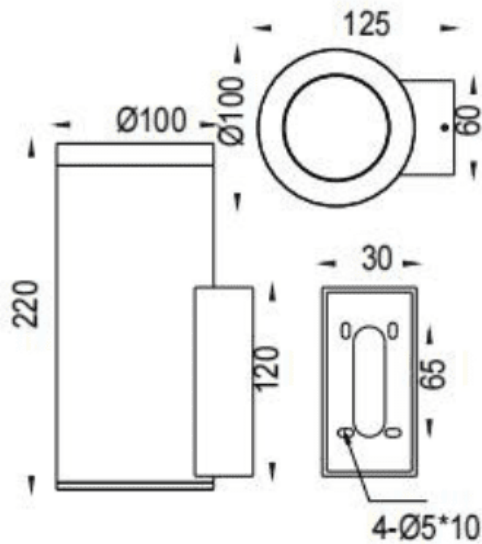

DOWNT

Lavov wall fixture from the family DOWNT with a power of 19W and a 60 degrees beam angle. Finished in White colour. Dimensions $\varnothing 100 \times 125 \times 220 \text{mm}$. With a total lumen output of 1957lm and a luminous efficiency of 103lm/W. CCT 3000K. Driver ON-OFF. Made in Die Cast Aluminium Body, Tempered Glass Cover .IP65. IK05

Dimensions

Product dimensions (mm) $\varnothing 100 \times 125 \times 220 \text{mm}$

Scheme

Item code	86.OW08.4341.01
Product type	Outdoor
Category	Wall Fixtures
Family	DOWNT
Pictograms	

Product	
Real power (W)	19
Real luminous flux (Lm)	1957
Luminous efficiency (Lm/W)	103
Beam angle (°)	60
Life time (h)	50000h L70B10
IP	IP65
Electrical class insulation	Class I
Colour	White
Control gear included	Yes
Control gear	ON-OFF
Light source	LED
Type of LED	COB
Colour temperature (K)	3000
Colour consistency (SDCM)	SDCM<3
CRI	80
IK	IK05