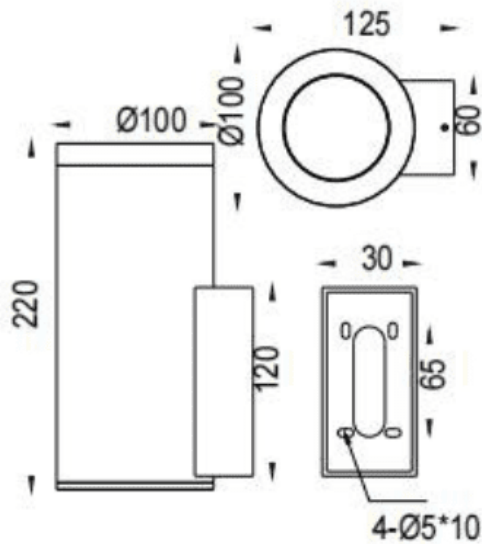

### DOWNT

Lavov wall fixture from the family DOWNT with a power of 19W and a 60 degrees beam angle. Finished in Black colour. Dimensions  $\varnothing 100 \times 125 \times 220 \text{mm}$ . With a total lumen output of 1957lm and a luminous efficiency of 103lm/W. CCT 3000K. Driver ON-OFF. Made in Die Cast Aluminium Body, Tempered Glass Cover .IP65. IK05

#### Dimensions

Product dimensions (mm)  $\varnothing 100 \times 125 \times 220 \text{mm}$

#### Scheme

Item code	86.OW08.4341.02
Product type	Outdoor
Category	Wall Light
Family	DOWNT
Pictograms	

Product	
Real power (W)	19
Real luminous flux (Lm)	1957
Luminous efficiency (Lm/W)	103
Beam angle (°)	60
Life time (h)	50000h L70B10
IP	IP65
Electrical class insulation	Class I
Colour	Black
Control gear included	Yes
Control gear	ON-OFF
Light source	LED
Type of LED	COB
Colour temperature (K)	3000
Colour consistency (SDCM)	SDCM3
CRI	80
IK	IK05