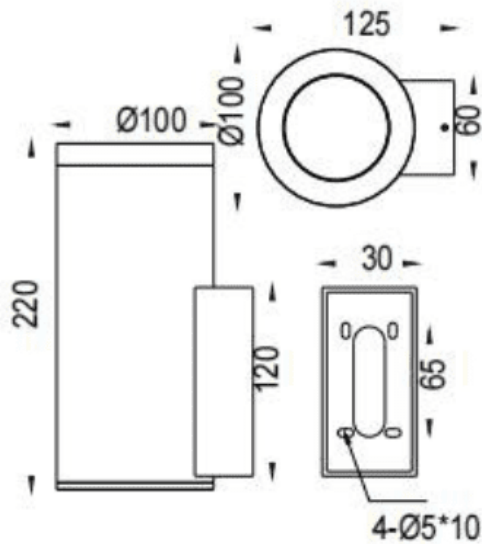

DOWNT

Lavov wall fixture from the family DOWNT with a power of 19W and a 60 degrees beam angle. Finished in Grey colour. Dimensions $\varnothing 100 \times 125 \times 220 \text{mm}$. With a total lumen output of 1957lm and a luminous efficiency of 103lm/W. CCT 3000K. Driver ON-OFF. Made in Die Cast Aluminium Body, Tempered Glass Cover .IP65. IK05

Dimensions

Product dimensions (mm) $\varnothing 100 \times 125 \times 220 \text{mm}$

Scheme

Item code	86.OW08.4341.03
Product type	Outdoor
Category	Wall Light
Family	DOWNT
Pictograms	

Product	
Real power (W)	19
Real luminous flux (Lm)	1957
Luminous efficiency (Lm/W)	103
Beam angle (°)	60
Life time (h)	50000h L70B10
IP	IP65
Electrical class insulation	Class I
Colour	Grey
Control gear included	Yes
Control gear	ON-OFF
Light source	LED
Type of LED	COB
Colour temperature (K)	3000
Colour consistency (SDCM)	SDCM3
CRI	80
IK	IK05