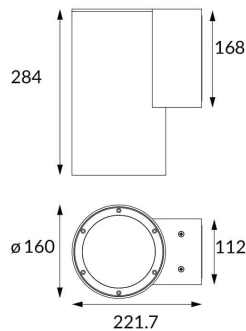

DOWNT

DOWNT is a wall light with round design emitting light downwards. With a size of $\varnothing 160\text{mm} \times 284\text{mm}$ and a power of 40W, has a reflector with 12 degrees beam angle. With a real lumen output of 3808lm, and an efficiency of 95.2lm/W. Is made in Die Cast Aluminium Body, Tempered Glass Cover and has an IP65 and an IK06 degree of protection. ON-OFF driver. Finished in White color.

Scheme

Photometry

Item code	86.OW08.5311.01
Product type	Outdoor
Category	Wall Light
Family	DOWNT
Pictograms	

Product

Real power (W)	40
Real luminous flux (Lm)	3808
Luminous efficiency (Lm/W)	95.2
Beam angle (°)	12
Life time (h)	50000h L70B10
IP	65
Electrical class insulation	Class I
Colour	White
Chip Brand	NICHIA
Control gear included	Yes
Control gear	ON-OFF
Colour temperature (K)	3000
Colour consistency (SDCM)	SDCM<3
CRI	80
IK	IK06