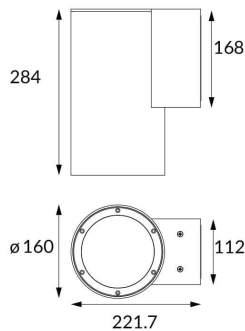

DOWNT

DOWNT is a wall light with round design emitting light downwards. With a size of $\varnothing 160\text{mm} \times 284\text{mm}$ and a power of 40W, has a reflector with 12 degrees beam angle. With a real lumen output of 3808lm, and an efficiency of 95.2lm/W. Is made in Die Cast Aluminium Body, Tempered Glass Cover and has an IP65 and an IK06 degree of protection. ON-OFF driver. Finished in White color.

Scheme

Photometry

Item code	86.OW08.5311.01
Product type	Outdoor
Category	Wall Light
Family	DOWNT
Pictograms	

Product

Real power (W)	40
Real luminous flux (Lm)	3808
Luminous efficiency (Lm/W)	95.2
Beam angle (°)	12
Life time (h)	50000h L70B10
IP	65
Electrical class insulation	Class I
Colour	White
Chip Brand	NICHIA
Control gear included	Yes
Control gear	ON-OFF
Colour temperature (K)	3000
Colour consistency (SDCM)	SDCM<3
CRI	80
IK	IK06