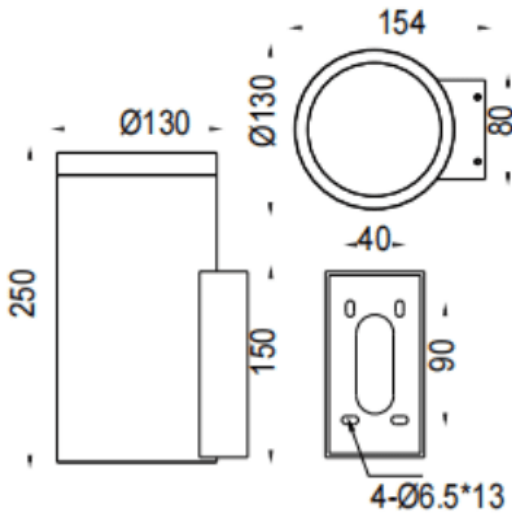

### DOWNT

Lavov wall fixture from the family DOWNT with a power of 35W and a 18 degrees beam angle. Finished in White colour. Dimensions  $\varnothing 130 \times 154 \times 250 \text{mm}$ . With a total lumen output of 2905lm and a luminous efficiency of 83lm/W. CCT 3000K. Driver ON-OFF. Made in Die Cast Aluminium Body, Tempered Glass Cover .IP65. IK05

### Dimensions

Product dimensions (mm)  $\varnothing 130 \times 154 \times 250 \text{mm}$

### Photometry

Item code	86.OW08.5311.01
Product type	Outdoor
Category	Wall Light
Family	DOWNT
Pictograms	

Product	
Real power (W)	35
Real luminous flux (Lm)	2905
Luminous efficiency (Lm/W)	83
Beam angle (°)	18
Life time (h)	50000h L70B10
IP	IP65
Electrical class insulation	Class I
Colour	White
Control gear included	Yes
Control gear	ON-OFF
Light source	LED
Type of LED	COB
Colour temperature (K)	3000
Colour consistency (SDCM)	SDCM3
CRI	80
IK	IK05