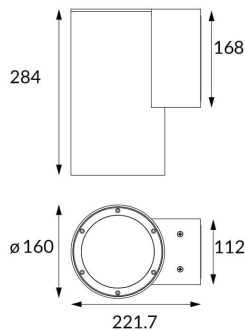

### DOWNT

DOWNT is a wall light with round design emitting light downwards. With a size of  $\varnothing 160\text{mm} \times 284\text{mm}$  and a power of 40W, has a reflector with 12 degrees beam angle. With a real lumen output of 3808lm, and an efficiency of 95.2lm/W. Is made in Die Cast Aluminium Body, Tempered Glass Cover and has an IP65 and an IK06 degree of protection. ON-OFF driver. Finished in White color.

### Product

**Real power (W)** 40

**Real luminous flux (Lm)** 3808

**Luminous efficiency (Lm/W)** 95.2

**Beam angle (°)** 12

**Life time (h)** 50000h L70B10

**IP** 65

**Electrical class insulation** Class I