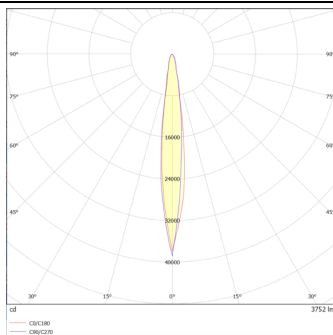

DOWNT

DOWNT is a wall light with round design emitting light downwards. With a size of $\varnothing 160\text{mm} \times 284\text{mm}$ and a power of 40W, has a reflector with 12 degrees beam angle. With a real lumen output of 3808lm, and an efficiency of 95.2lm/W. Is made in Die Cast Aluminium Body, Tempered Glass Cover and has an IP65 and an IK06 degree of protection. ON-OFF driver. Finished in White color.

Scheme

Photometry

Item code	86.OW08.5311.01
Product type	Outdoor
Category	Wall Light
Family	DOWNT
Pictograms	

Product

Real power (W)	40
Real luminous flux (Lm)	3808
Luminous efficiency (Lm/W)	95.2
Beam angle (°)	12
Life time (h)	50000h L70B10
IP	65
Electrical class insulation	Class I
Colour	White
Chip Brand	NICHIA
Control gear included	Yes
Control gear	ON-OFF
Colour temperature (K)	3000
Colour consistency (SDCM)	SDCM<3
CRI	80
IK	IK06