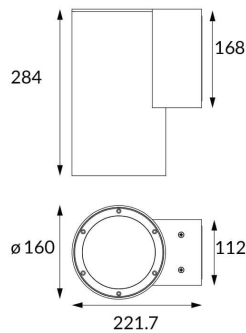

### DOWNT

DOWNT is a wall light with round design emitting light downwards. With a size of  $\varnothing 160\text{mm} \times 284\text{mm}$  and a power of 40W, has a reflector with 12 degrees beam angle. With a real lumen output of 3808lm, and an efficiency of 95.2lm/W. Is made in Die Cast Aluminium Body, Tempered Glass Cover and has an IP65 and an IK06 degree of protection. ON-OFF driver. Finished in White color.

### Product

**Real power (W)** 40

**Real luminous flux (Lm)** 3808

**Luminous efficiency (Lm/W)** 95.2

**Beam angle (°)** 12

**Life time (h)** 50000h L70B10

**IP** 65

**Electrical class insulation** Class I