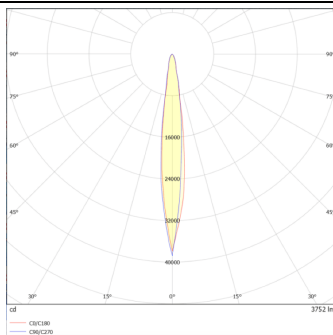

### DOWNT

DOWNT is a wall light with round design emitting light downwards. With a size of Ø160mmx284mm and a power of 40W, has a reflector with 12 degrees beam angle. With a real lumen output of 3808lm, and an efficiency of 95.2lm/W. Is made in Die Cast Aluminium Body, Tempered Glass Cover and has an IP65 and an IK06 degree of protection. ON-OFF driver. Finished in Black color.

### Photometry