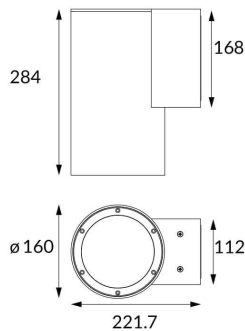

DOWNT

DOWNT is a wall light with round design emitting light downwards. With a size of Ø160mmx284mm and a power of 40W, has a reflector with 12 degrees beam angle. With a real lumen output of 3808lm, and an efficiency of 95.2lm/W. Is made in Die Cast Aluminium Body, Tempered Glass Cover and has an IP65 and an IK06 degree of protection. ON-OFF driver. Finished in Black color.

Item code 86.OW08.5311.02

Product type Outdoor

Category Wall Light

Family DOWNT

Pictograms

Scheme

Photometry

Product

Real power (W) 40

Real luminous flux (Lm) 3808

Luminous efficiency (Lm/W) 95.2

Beam angle (°) 12

Life time (h) 50000h L70B10

IP 65

Electrical class insulation Class I

Colour Black

Chip Brand NICHIA

Control gear included Yes

Control gear ON-OFF

Colour temperature (K) 3000

Colour consistency (SDCM) SDCM<3

CRI 80

IK IK06