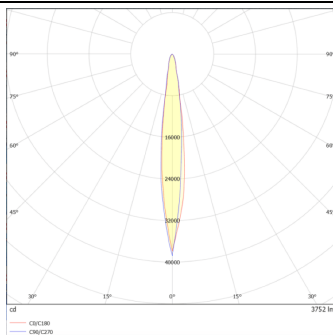

DOWNT

DOWNT is a wall light with round design emitting light downwards. With a size of Ø160mmx284mm and a power of 40W, has a reflector with 12 degrees beam angle. With a real lumen output of 3808lm, and an efficiency of 95.2lm/W. Is made in Die Cast Aluminium Body, Tempered Glass Cover and has an IP65 and an IK06 degree of protection. ON-OFF driver. Finished in Black color.

Scheme

Photometry

Item code	86.OW08.5311.02
Product type	Outdoor
Category	Wall Light
Family	DOWNT
Pictograms	

Product

Real power (W)	40
Real luminous flux (Lm)	3808
Luminous efficiency (Lm/W)	95.2
Beam angle (°)	12
Life time (h)	50000h L70B10
IP	65
Electrical class insulation	Class I
Colour	Black
Chip Brand	NICHIA
Control gear included	Yes
Control gear	ON-OFF
Colour temperature (K)	3000
Colour consistency (SDCM)	SDCM<3
CRI	80
IK	IK06