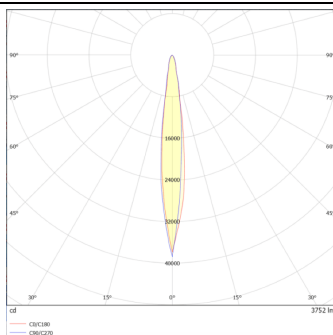

### DOWNT

DOWNT is a wall light with round design emitting light downwards. With a size of Ø160mmx284mm and a power of 40W, has a reflector with 12 degrees beam angle. With a real lumen output of 3808lm, and an efficiency of 95.2lm/W. Is made in Die Cast Aluminium Body, Tempered Glass Cover and has an IP65 and an IK06 degree of protection. ON-OFF driver. Finished in Black color.

### Product

<b>Real power (W)</b>	<b>40</b>
<b>Real luminous flux (Lm)</b>	<b>3808</b>
<b>Luminous efficiency (Lm/W)</b>	<b>95.2</b>
<b>Beam angle (°)</b>	<b>12</b>
<b>Life time (h)</b>	<b>50000h L70B10</b>
<b>IP</b>	<b>65</b>
<b>Electrical class insulation</b>	<b>Class I</b>
<b>Colour</b>	<b>Black</b>
<b>Chip Brand</b>	<b>NICHIA</b>
<b>Control gear included</b>	<b>Yes</b>
<b>Control gear</b>	<b>ON-OFF</b>
<b>Colour temperature (K)</b>	<b>3000</b>
<b>Colour consistency (SDCM)</b>	<b>SDCM&lt;3</b>
<b>CRI</b>	<b>80</b>
<b>IK</b>	<b>IK06</b>