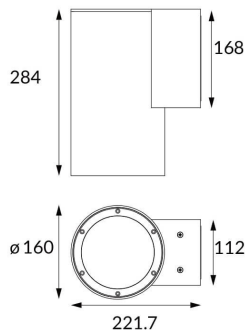

DOWNT

DOWNT is a wall light with round design emitting light downwards. With a size of Ø160mmx284mm and a power of 40W, has a reflector with 12 degrees beam angle. With a real lumen output of 3808lm, and an efficiency of 95.2lm/W. Is made in Die Cast Aluminium Body, Tempered Glass Cover and has an IP65 and an IK06 degree of protection. ON-OFF driver. Finished in Black color.

Item code	86.OW08.5311.02
Product type	Outdoor
Category	Wall Light
Family	DOWNT
Pictograms	

Scheme

Photometry

Product

Real power (W)	40
Real luminous flux (Lm)	3808
Luminous efficiency (Lm/W)	95.2
Beam angle (°)	12
Life time (h)	50000h L70B10
IP	65
Electrical class insulation	Class I
Colour	Black
Chip Brand	NICHIA
Control gear included	Yes
Control gear	ON-OFF
Colour temperature (K)	3000
Colour consistency (SDCM)	SDCM<3
CRI	80
IK	IK06