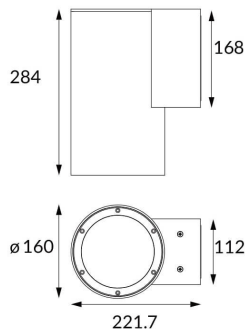

DOWNT

DOWNT is a wall light with round design emitting light downwards. With a size of Ø160mmx284mm and a power of 40W, has a reflector with 12 degrees beam angle. With a real lumen output of 3808lm, and an efficiency of 95.2lm/W. Is made in Die Cast Aluminium Body, Tempered Glass Cover and has an IP65 and an IK06 degree of protection. ON-OFF driver. Finished in Black color.

Scheme

Photometry

Item code	86.OW08.5311.02
Product type	Outdoor
Category	Wall Light
Family	DOWNT
Pictograms	

Product

Real power (W)	40
Real luminous flux (Lm)	3808
Luminous efficiency (Lm/W)	95.2
Beam angle (°)	12
Life time (h)	50000h L70B10
IP	65
Electrical class insulation	Class I
Colour	Black
Chip Brand	NICHIA
Control gear included	Yes
Control gear	ON-OFF
Colour temperature (K)	3000
Colour consistency (SDCM)	SDCM<3
CRI	80
IK	IK06