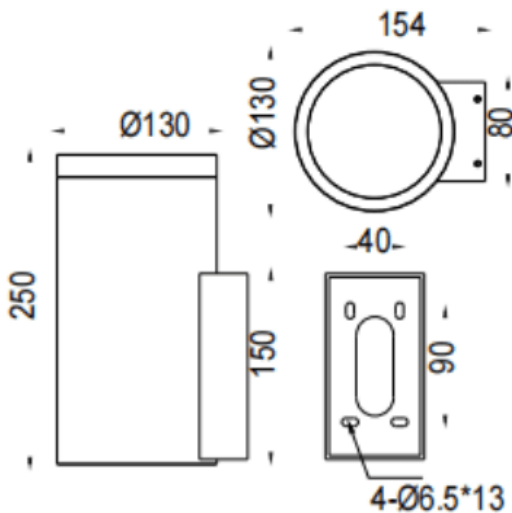

DOWNT

Lavov wall fixture from the family DOWNT with a power of 35W and a 18 degrees beam angle. Finished in Black colour. Dimensions $\varnothing 130 \times 154 \times 250 \text{mm}$. With a total lumen output of 2905lm and a luminous efficiency of 83lm/W. CCT 3000K. Driver ON-OFF. Made in Die Cast Aluminium Body, Tempered Glass Cover .IP65. IK05

Dimensions

Product dimensions (mm) $\varnothing 130 \times 154 \times 250 \text{mm}$

Scheme

Photometry

| | |
|--------------|-----------------|
| Item code | 86.OW08.5311.02 |
| Product type | Outdoor |
| Category | Wall Light |
| Family | DOWNT |
| Pictograms | |

| | |
|-----------------------------|---------------|
| Product | |
| Real power (W) | 35 |
| Real luminous flux (Lm) | 2905 |
| Luminous efficiency (Lm/W) | 83 |
| Beam angle (°) | 18 |
| Life time (h) | 50000h L70B10 |
| IP | IP65 |
| Electrical class insulation | Class I |
| Colour | Black |
| Control gear included | Yes |
| Control gear | ON-OFF |
| Light source | LED |
| Type of LED | COB |
| Colour temperature (K) | 3000 |
| Colour consistency (SDCM) | SDCM3 |
| CRI | 80 |
| IK | IK05 |