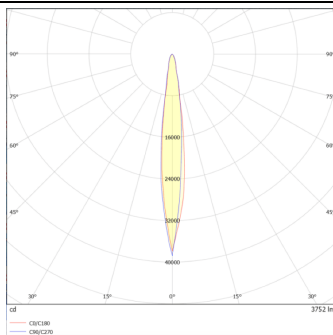

Photometry

Product

Real power (W) 40

Real luminous flux (Lm) 3808

Luminous efficiency (Lm/W) 95.2

Beam angle (°) 12

Life time (h) 50000h L70B10

IP 65

Electrical class insulation Class I

Colour Grey

Chip Brand NICHIA

Control gear included Yes

Control gear ON-OFF

Colour temperature (K) 3000

Colour consistency (SDCM) SDCM<3

CRI 80

IK IK06