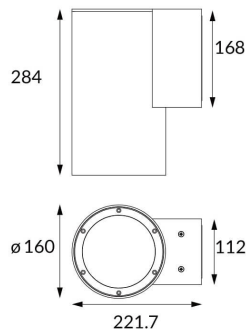

DOWNT

DOWNT is a wall light with round design emitting light downwards. With a size of $\varnothing 160\text{mm} \times 284\text{mm}$ and a power of 40W, has a reflector with 12 degrees beam angle. With a real lumen output of 3808lm, and an efficiency of 95.2lm/W. Is made in Die Cast Aluminium Body, Tempered Glass Cover and has an IP65 and an IK06 degree of protection. ON-OFF driver. Finished in Grey color.

Item code 86.OW08.5311.03

Product type Outdoor

Category Wall Light

Family DOWNT

Pictograms

Product

Real power (W) 40

Real luminous flux (Lm) 3808

Luminous efficiency (Lm/W) 95.2

Beam angle (°) 12

Life time (h) 50000h L70B10

IP 65

Electrical class insulation Class I

Colour Grey

Chip Brand NICHIA

Control gear included Yes

Control gear ON-OFF

Colour temperature (K) 3000

Colour consistency (SDCM) SDCM<3

CRI 80

IK IK06

Scheme

Photometry