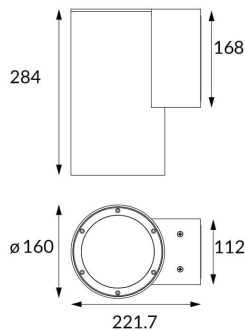

DOWNT

DOWNT is a wall light with round design emitting light downwards. With a size of $\varnothing 160\text{mm} \times 284\text{mm}$ and a power of 40W, has a reflector with 12 degrees beam angle. With a real lumen output of 3808lm, and an efficiency of 95.2lm/W. Is made in Die Cast Aluminium Body, Tempered Glass Cover and has an IP65 and an IK06 degree of protection. ON-OFF driver. Finished in Grey color.

Item code 86.OW08.5311.03

Product type Outdoor

Category Wall Light

Family DOWNT

Pictograms

Scheme

Product

Real power (W) 40

Real luminous flux (Lm) 3808

Luminous efficiency (Lm/W) 95.2

Beam angle (°) 12

Life time (h) 50000h L70B10

IP 65

Electrical class insulation Class I

Colour Grey

Chip Brand NICHIA