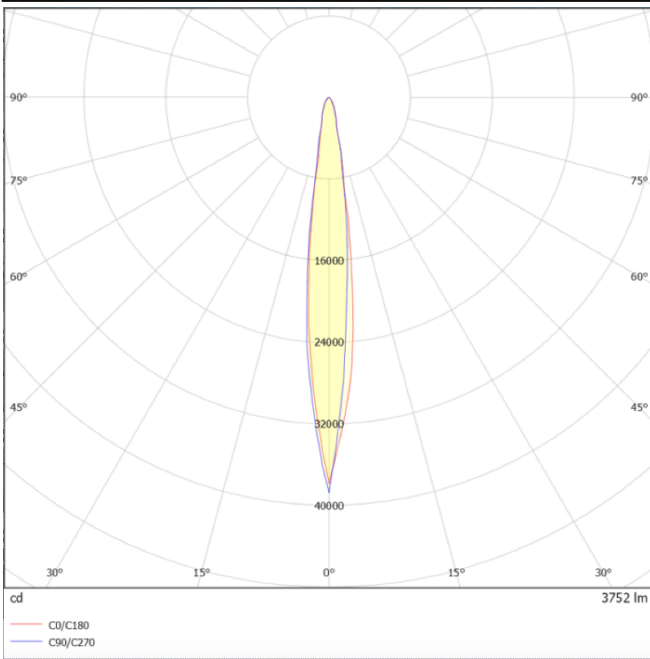

Scheme

Photometry

DOWNT

DOWNT is a wall light with round design emitting light downwards. With a size of Ø160mmx284mm and a power of 40W, has a reflector with 12 degrees beam angle. With a real lumen output of 3808lm, and an efficiency of 95.2lm/W. Is made in Die Cast Aluminium Body, Tempered Glass Cover and has an IP65 and an IK06 degree of protection. ON-OFF driver. Finished in Grey color.

Item code	86.OW08.5311.03
Product type	Outdoor
Category	Wall Light
Family	DOWNT
Pictograms	

Product	
Real power (W)	40
Real luminous flux (Lm)	3808
Luminous efficiency (Lm/W)	95.2
Beam angle (°)	12
Life time (h)	50000h L70B10
IP	65
Electrical class insulation	Class I
Colour	Grey
Chip Brand	NICHIA
Control gear included	Yes
Control gear	ON-OFF
Colour temperature (K)	3000
Colour consistency (SDCM)	SDCM<3
CRI	80
IK	IK06