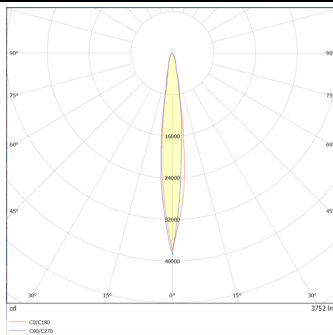

### DOWNT

DOWNT is a wall light with round design emitting light downwards. With a size of Ø160mmx284mm and a power of 40W, has a reflector with 12 degrees beam angle. With a real lumen output of 3808lm, and an efficiency of 95.2lm/W. Is made in Die Cast Aluminium Body, Tempered Glass Cover and has an IP65 and an IK06 degree of protection. ON-OFF driver. Finished in Grey color.

### Scheme

### Photometry