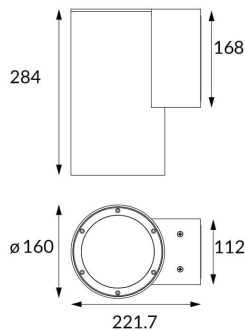

DOWNT

DOWNT is a wall light with round design emitting light downwards. With a size of $\varnothing 160\text{mm} \times 284\text{mm}$ and a power of 40W, has a reflector with 12 degrees beam angle. With a real lumen output of 3808lm, and an efficiency of 95.2lm/W. Is made in Die Cast Aluminium Body, Tempered Glass Cover and has an IP65 and an IK06 degree of protection. ON-OFF driver. Finished in Grey color.

Item code 86.OW08.5311.03

Product type Outdoor

Category Wall Light

Family DOWNT

Pictograms

Scheme

Photometry

Product

Real power (W) 40

Real luminous flux (Lm) 3808

Luminous efficiency (Lm/W) 95.2

Beam angle (°) 12

Life time (h) 50000h L70B10

IP 65

Electrical class insulation Class I

Colour Grey