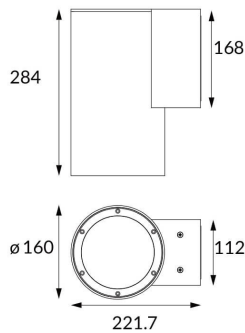

DOWNT

DOWNT is a wall light with round design emitting light downwards. With a size of Ø160mmx284mm and a power of 40W, has a reflector with 12 degrees beam angle. With a real lumen output of 3808lm, and an efficiency of 95.2lm/W. Is made in Die Cast Aluminium Body, Tempered Glass Cover and has an IP65 and an IK06 degree of protection. ON-OFF driver. Finished in Grey color.

Item code 86.OW08.5311.03

Product type Outdoor

Category Wall Light

Family DOWNT

Pictograms

Scheme

Photometry

Product

Real power (W) 40

Real luminous flux (Lm) 3808

Luminous efficiency (Lm/W) 95.2

Beam angle (°) 12

Life time (h) 50000h L70B10

IP 65

Electrical class insulation Class I

Colour Grey

Chip Brand NICHIA

Control gear included Yes

Control gear ON-OFF

Colour temperature (K) 3000

Colour consistency (SDCM) SDCM<3

CRI 80

IK IK06