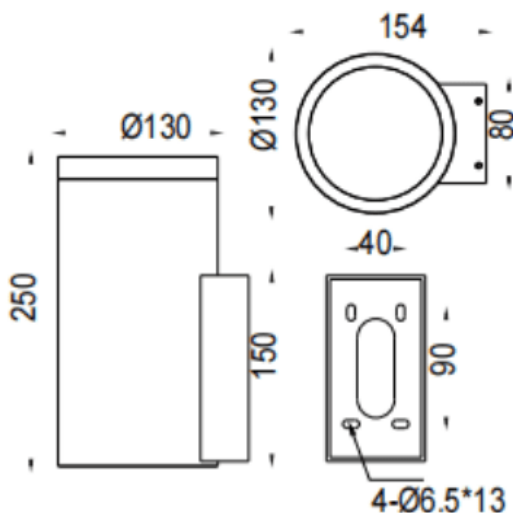

DOWNT

Lavov wall fixture from the family DOWNT with a power of 35W and a 18 degrees beam angle. Finished in Grey colour. Dimensions $\varnothing 130 \times 154 \times 250 \text{mm}$. With a total lumen output of 2905lm and a luminous efficiency of 83lm/W. CCT 3000K. Driver ON-OFF. Made in Die Cast Aluminium Body, Tempered Glass Cover .IP65. IK05

Dimensions

Product dimensions (mm) $\varnothing 130 \times 154 \times 250 \text{mm}$

Scheme

Photometry

Item code	86.OW08.5311.03
Product type	Outdoor
Category	Wall Light
Family	DOWNT
Pictograms	

Product	
Real power (W)	35
Real luminous flux (Lm)	2905
Luminous efficiency (Lm/W)	83
Beam angle (°)	18
Life time (h)	50000h L70B10
IP	IP65
Electrical class insulation	Class I
Colour	Grey
Control gear included	Yes
Control gear	ON-OFF
Light source	LED
Type of LED	COB
Colour temperature (K)	3000
Colour consistency (SDCM)	SDCM3
CRI	80
IK	IK05