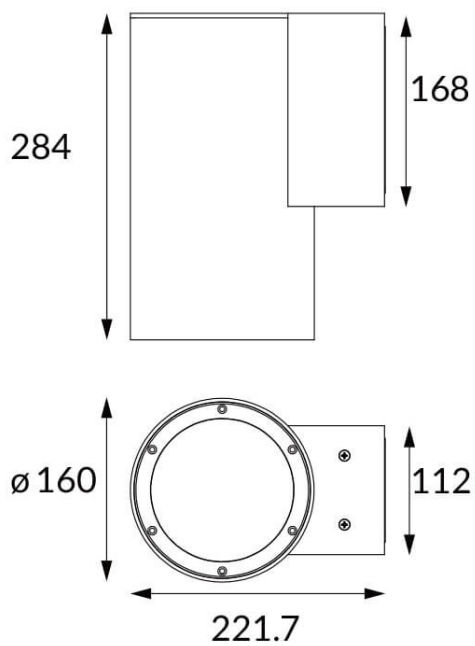

Scheme

Photometry

DOWNT

DOWNT is a wall light with round design emitting light downwards. With a size of Ø160mmx284mm and a power of 40W, has a reflector with 12 degrees beam angle. With a real lumen output of 3808lm, and an efficiency of 95.2lm/W. Is made in Die Cast Aluminium Body, Tempered Glass Cover and has an IP65 and an IK06 degree of protection. ON-OFF driver. Finished in Grey color.

Item code	86.OW08.5311.03
Product type	Outdoor
Category	Wall Light
Family	DOWNT
Pictograms	

Product	
Real power (W)	40
Real luminous flux (Lm)	3808
Luminous efficiency (Lm/W)	95.2
Beam angle (°)	12
Life time (h)	50000h L70B10
IP	65
Electrical class insulation	Class I
Colour	Grey
Chip Brand	NICHIA
Control gear included	Yes
Control gear	ON-OFF
Colour temperature (K)	3000
Colour consistency (SDCM)	SDCM<3
CRI	80
IK	IK06