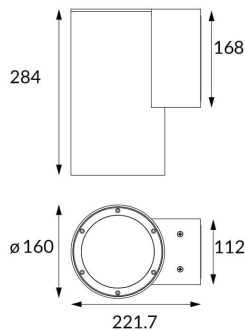

DOWNT

DOWNT is a wall light with round design emitting light downwards. With a size of Ø160mmx284mm and a power of 40W, has a reflector with 12 degrees beam angle. With a real lumen output of 3808lm, and an efficiency of 95.2lm/W. Is made in Die Cast Aluminium Body, Tempered Glass Cover and has an IP65 and an IK06 degree of protection. DALI driver. Finished in White color.

Item code 86.OW08.5313.01

Product type Outdoor

Category Wall Light

Family DOWNT

Pictograms

Scheme

Product

Real power (W) 40

Real luminous flux (Lm) 3808

Luminous efficiency (Lm/W) 95.2

Beam angle (°) 12

Life time (h) 50000h L70B10

IP 65

Electrical class insulation Class I

Colour White

Control gear included Yes