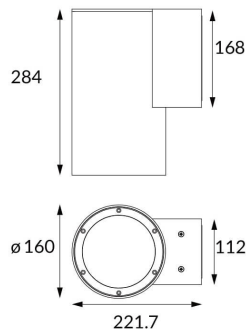

DOWNT

DOWNT is a wall light with round design emitting light downwards. With a size of Ø160mmx284mm and a power of 40W, has a reflector with 25 degrees beam angle. With a real lumen output of 3808lm, and an efficiency of 95.2lm/W. Is made in Die Cast Aluminium Body, Tempered Glass Cover and has an IP65 and an IK06 degree of protection. ON-OFF driver. Finished in White color.

Item code 86.OW08.5321.01

Product type Outdoor

Category Wall Light

Family DOWNT

Pictograms

Scheme

Photometry

Product

Real power (W) 40

Real luminous flux (Lm) 3808

Luminous efficiency (Lm/W) 95.2

Beam angle (°) 25

Life time (h) 50000h L70B10

IP 65

Electrical class insulation Class I

Colour White