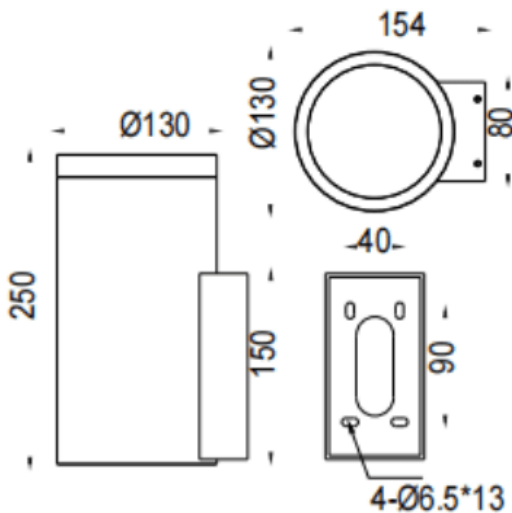

### DOWNT

Lavov wall fixture from the family DOWNT with a power of 35W and a 24 degrees beam angle. Finished in White colour. Dimensions  $\varnothing 130 \times 154 \times 250 \text{mm}$ . With a total lumen output of 2905lm and a luminous efficiency of 83lm/W. CCT 3000K. Driver ON-OFF. Made in Die Cast Aluminium Body, Tempered Glass Cover .IP65. IK05

### Dimensions

Product dimensions (mm)  $\varnothing 130 \times 154 \times 250 \text{mm}$

### Photometry

Item code	86.OW08.5321.01
Product type	Outdoor
Category	Wall Light
Family	DOWNT
Pictograms	

Product	
Real power (W)	35
Real luminous flux (Lm)	2905
Luminous efficiency (Lm/W)	83
Beam angle (°)	24
Life time (h)	50000h L70B10
IP	IP65
Electrical class insulation	Class I
Colour	White
Control gear included	Yes
Control gear	ON-OFF
Light source	LED
Type of LED	COB
Colour temperature (K)	3000
Colour consistency (SDCM)	SDCM3
CRI	80
IK	IK05