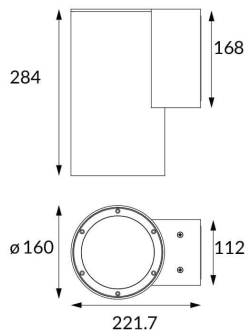

DOWNT

DOWNT is a wall light with round design emitting light downwards. With a size of Ø160mmx284mm and a power of 40W, has a reflector with 25 degrees beam angle. With a real lumen output of 3808lm, and an efficiency of 95.2lm/W. Is made in Die Cast Aluminium Body, Tempered Glass Cover and has an IP65 and an IK06 degree of protection. ON-OFF driver. Finished in White color.

Item code 86.OW08.5321.01

Product type Outdoor

Category Wall Light

Family DOWNT

Pictograms

Scheme

Product

Real power (W) 40

Real luminous flux (Lm) 3808

Luminous efficiency (Lm/W) 95.2

Beam angle (°) 25

Life time (h) 50000h L70B10

IP 65

Electrical class insulation Class I

Colour White

Chip Brand NICHIA