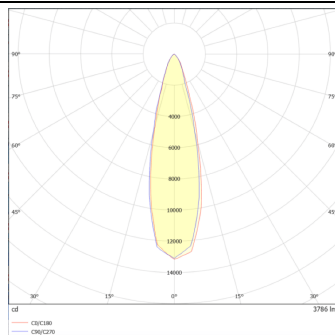

Photometry

Product

Real power (W) 40

Real luminous flux (Lm) 3808

Luminous efficiency (Lm/W) 95.2

Beam angle (°) 25

Life time (h) 50000h L70B10

IP 65

Electrical class insulation Class I

Colour White

Chip Brand NICHIA

Control gear included Yes

Control gear ON-OFF

Colour temperature (K) 3000

Colour consistency (SDCM) SDCM<3

CRI 80

IK IK06