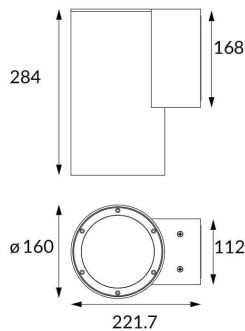

DOWNT

DOWNT is a wall light with round design emitting light downwards. With a size of $\varnothing 160\text{mm} \times 284\text{mm}$ and a power of 40W, has a reflector with 25 degrees beam angle. With a real lumen output of 3808lm, and an efficiency of 95.2lm/W. Is made in Die Cast Aluminium Body, Tempered Glass Cover and has an IP65 and an IK06 degree of protection. ON-OFF driver. Finished in White color.

Item code 86.OW08.5321.01

Product type Outdoor

Category Wall Light

Family DOWNT

Pictograms

Scheme

Product

Real power (W) 40

Real luminous flux (Lm) 3808

Luminous efficiency (Lm/W) 95.2

Beam angle (°) 25

Life time (h) 50000h L70B10

IP 65

Electrical class insulation Class I

Colour White

Chip Brand NICHIA