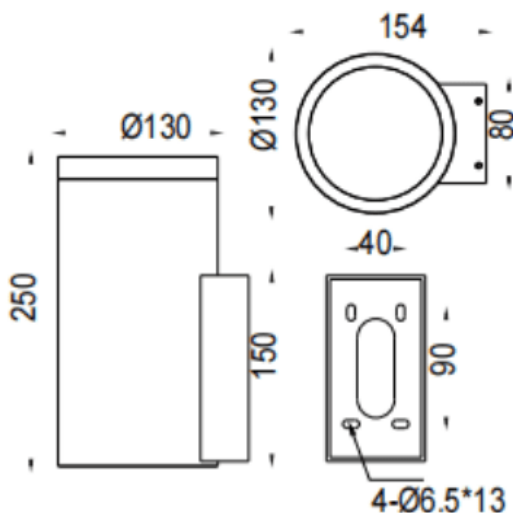

DOWNT

Lavov wall fixture from the family DOWNT with a power of 35W and a 24 degrees beam angle. Finished in Black colour. Dimensions $\varnothing 130 \times 154 \times 250 \text{mm}$. With a total lumen output of 2905lm and a luminous efficiency of 83lm/W. CCT 3000K. Driver ON-OFF. Made in Die Cast Aluminium Body, Tempered Glass Cover .IP65. IK05

Dimensions

Product dimensions (mm) $\varnothing 130 \times 154 \times 250 \text{mm}$

Scheme

Photometry

Item code	86.OW08.5321.02
Product type	Outdoor
Category	Wall Light
Family	DOWNT
Pictograms	

Product	
Real power (W)	35
Real luminous flux (Lm)	2905
Luminous efficiency (Lm/W)	83
Beam angle (°)	24
Life time (h)	50000h L70B10
IP	IP65
Electrical class insulation	Class I
Colour	Black
Control gear included	Yes
Control gear	ON-OFF
Light source	LED
Type of LED	COB
Colour temperature (K)	3000
Colour consistency (SDCM)	SDCM3
CRI	80
IK	IK05