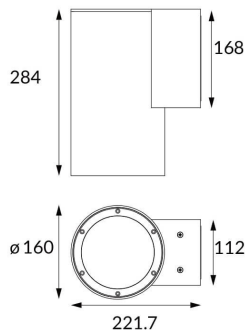

DOWNT

DOWNT is a wall light with round design emitting light downwards. With a size of Ø160mmx284mm and a power of 40W, has a reflector with 25 degrees beam angle. With a real lumen output of 3808lm, and an efficiency of 95.2lm/W. Is made in Die Cast Aluminium Body, Tempered Glass Cover and has an IP65 and an IK06 degree of protection. ON-OFF driver. Finished in Black color.

Item code	86.OW08.5321.02
Product type	Outdoor
Category	Wall Light
Family	DOWNT
Pictograms	

Scheme

Photometry

Product

Real power (W)	40
Real luminous flux (Lm)	3808
Luminous efficiency (Lm/W)	95.2
Beam angle (°)	25
Life time (h)	50000h L70B10
IP	65
Electrical class insulation	Class I
Colour	Black
Chip Brand	NICHIA
Control gear included	Yes
Control gear	ON-OFF
Colour temperature (K)	3000
Colour consistency (SDCM)	SDCM<3
CRI	80
IK	IK06