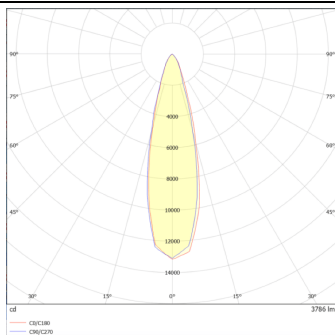

### DOWNT

DOWNT is a wall light with round design emitting light downwards. With a size of  $\varnothing 160\text{mm} \times 284\text{mm}$  and a power of 40W, has a reflector with 25 degrees beam angle. With a real lumen output of 3808lm, and an efficiency of 95.2lm/W. Is made in Die Cast Aluminium Body, Tempered Glass Cover and has an IP65 and an IK06 degree of protection. ON-OFF driver. Finished in Black color.

### Photometry