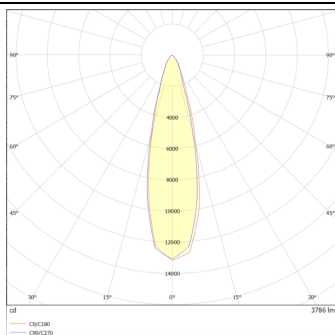

Photometry

Product

Real power (W)	40
Real luminous flux (Lm)	3808
Luminous efficiency (Lm/W)	95.2
Beam angle (°)	25
Life time (h)	50000h L70B10
IP	65
Electrical class insulation	Class I
Colour	Black
Chip Brand	NICHIA
Control gear included	Yes
Control gear	ON-OFF
Colour temperature (K)	3000
Colour consistency (SDCM)	SDCM<3
CRI	80
IK	IK06