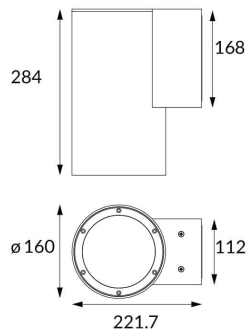

DOWNT

DOWNT is a wall light with round design emitting light downwards. With a size of $\varnothing 160\text{mm} \times 284\text{mm}$ and a power of 40W, has a reflector with 25 degrees beam angle. With a real lumen output of 3808lm, and an efficiency of 95.2lm/W. Is made in Die Cast Aluminium Body, Tempered Glass Cover and has an IP65 and an IK06 degree of protection. ON-OFF driver. Finished in Black color.

Item code 86.OW08.5321.02

Product type Outdoor

Category Wall Light

Family DOWNT

Pictograms

Scheme

Photometry

Product

Real power (W) 40

Real luminous flux (Lm) 3808

Luminous efficiency (Lm/W) 95.2

Beam angle (°) 25

Life time (h) 50000h L70B10

IP 65

Electrical class insulation Class I

Colour Black

Chip Brand NICHIA

Control gear included Yes

Control gear ON-OFF

Colour temperature (K) 3000

Colour consistency (SDCM) SDCM<3

CRI 80

IK IK06