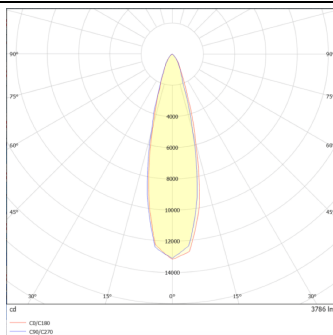

Photometry

Item code	86.OW08.5321.02
Product type	Outdoor
Category	Wall Light
Family	DOWNT
Pictograms	

Product

Real power (W)	40
Real luminous flux (Lm)	3808
Luminous efficiency (Lm/W)	95.2
Beam angle (°)	25
Life time (h)	50000h L70B10
IP	65
Electrical class insulation	Class I
Colour	Black
Chip Brand	NICHIA
Control gear included	Yes
Control gear	ON-OFF
Colour temperature (K)	3000
Colour consistency (SDCM)	SDCM<3
CRI	80
IK	IK06