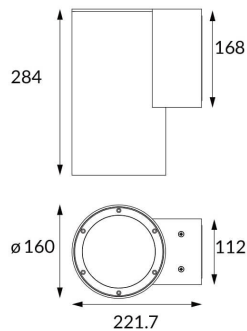

DOWNT

DOWNT is a wall light with round design emitting light downwards. With a size of Ø160mmx284mm and a power of 40W, has a reflector with 25 degrees beam angle. With a real lumen output of 3808lm, and an efficiency of 95.2lm/W. Is made in Die Cast Aluminium Body, Tempered Glass Cover and has an IP65 and an IK06 degree of protection. ON-OFF driver. Finished in Black color.

Item code 86.OW08.5321.02

Product type Outdoor

Category Wall Light

Family DOWNT

Pictograms

Product

Real power (W) 40

Real luminous flux (Lm) 3808

Luminous efficiency (Lm/W) 95.2

Beam angle (°) 25

Life time (h) 50000h L70B10

IP 65

Electrical class insulation Class I

Colour Black

Chip Brand NICHIA

Control gear included Yes

Control gear ON-OFF

Colour temperature (K) 3000

Colour consistency (SDCM) SDCM<3

CRI 80

IK IK06

Scheme

Photometry