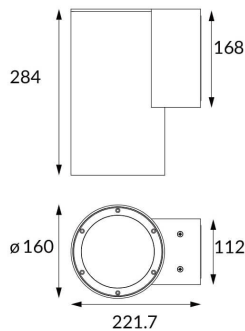

### DOWNT

DOWNT is a wall light with round design emitting light downwards. With a size of  $\varnothing 160\text{mm} \times 284\text{mm}$  and a power of 40W, has a reflector with 25 degrees beam angle. With a real lumen output of 3808lm, and an efficiency of 95.2lm/W. Is made in Die Cast Aluminium Body, Tempered Glass Cover and has an IP65 and an IK06 degree of protection. ON-OFF driver. Finished in Black color.

### Photometry

<b>Item code</b>	<b>86.OW08.5321.02</b>
<b>Product type</b>	<b>Outdoor</b>
<b>Category</b>	<b>Wall Light</b>
<b>Family</b>	<b>DOWNT</b>
<b>Pictograms</b>	

### Product

<b>Real power (W)</b>	<b>40</b>
<b>Real luminous flux (Lm)</b>	<b>3808</b>
<b>Luminous efficiency (Lm/W)</b>	<b>95.2</b>
<b>Beam angle (°)</b>	<b>25</b>
<b>Life time (h)</b>	<b>50000h L70B10</b>
<b>IP</b>	<b>65</b>
<b>Electrical class insulation</b>	<b>Class I</b>
<b>Colour</b>	<b>Black</b>
<b>Chip Brand</b>	<b>NICHIA</b>
<b>Control gear included</b>	<b>Yes</b>
<b>Control gear</b>	<b>ON-OFF</b>
<b>Colour temperature (K)</b>	<b>3000</b>
<b>Colour consistency (SDCM)</b>	<b>SDCM&lt;3</b>
<b>CRI</b>	<b>80</b>
<b>IK</b>	<b>IK06</b>