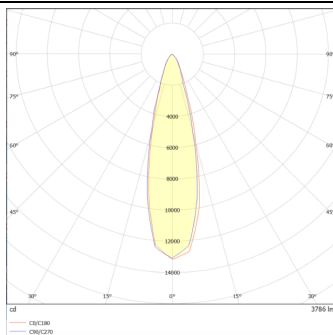

### DOWNT

DOWNT is a wall light with round design emitting light downwards. With a size of  $\varnothing 160\text{mm} \times 284\text{mm}$  and a power of 40W, has a reflector with 25 degrees beam angle. With a real lumen output of 3808lm, and an efficiency of 95.2lm/W. Is made in Die Cast Aluminium Body, Tempered Glass Cover and has an IP65 and an IK06 degree of protection. ON-OFF driver. Finished in Grey color.

### Photometry