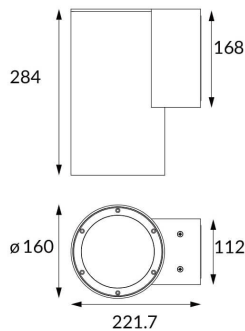

DOWNT

DOWNT is a wall light with round design emitting light downwards. With a size of $\varnothing 160\text{mm} \times 284\text{mm}$ and a power of 40W, has a reflector with 25 degrees beam angle. With a real lumen output of 3808lm, and an efficiency of 95.2lm/W. Is made in Die Cast Aluminium Body, Tempered Glass Cover and has an IP65 and an IK06 degree of protection. ON-OFF driver. Finished in Grey color.

Item code 86.OW08.5321.03

Product type Outdoor

Category Wall Light

Family DOWNT

Pictograms

Scheme

Photometry

Product

Real power (W) 40

Real luminous flux (Lm) 3808

Luminous efficiency (Lm/W) 95.2

Beam angle (°) 25

Life time (h) 50000h L70B10

IP 65

Electrical class insulation Class I

Colour Grey

Chip Brand NICHIA

Control gear included Yes

Control gear ON-OFF

Colour temperature (K) 3000

Colour consistency (SDCM) SDCM<3

CRI 80

IK IK06