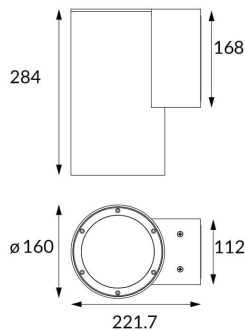

DOWNT

DOWNT is a wall light with round design emitting light downwards. With a size of Ø160mmx284mm and a power of 40W, has a reflector with 25 degrees beam angle. With a real lumen output of 3808lm, and an efficiency of 95.2lm/W. Is made in Die Cast Aluminium Body, Tempered Glass Cover and has an IP65 and an IK06 degree of protection. ON-OFF driver. Finished in Grey color.

Item code 86.OW08.5321.03

Product type Outdoor

Category Wall Light

Family DOWNT

Pictograms

Scheme

Photometry

Product

Real power (W) 40

Real luminous flux (Lm) 3808

Luminous efficiency (Lm/W) 95.2

Beam angle (°) 25

Life time (h) 50000h L70B10

IP 65

Electrical class insulation Class I

Colour Grey