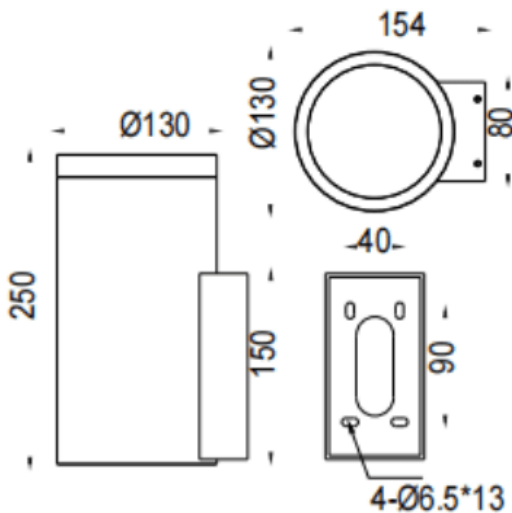

### DOWNT

Lavov wall fixture from the family DOWNT with a power of 35W and a 24 degrees beam angle. Finished in Grey colour. Dimensions  $\varnothing 130 \times 154 \times 250 \text{mm}$ . With a total lumen output of 2905lm and a luminous efficiency of 83lm/W. CCT 3000K. Driver ON-OFF. Made in Die Cast Aluminium Body, Tempered Glass Cover .IP65. IK05

### Dimensions

Product dimensions (mm)  $\varnothing 130 \times 154 \times 250 \text{mm}$

### Photometry

Item code	86.OW08.5321.03
Product type	Outdoor
Category	Wall Light
Family	DOWNT
Pictograms	

Product	
Real power (W)	35
Real luminous flux (Lm)	2905
Luminous efficiency (Lm/W)	83
Beam angle (°)	24
Life time (h)	50000h L70B10
IP	IP65
Electrical class insulation	Class I
Colour	Grey
Control gear included	Yes
Control gear	ON-OFF
Light source	LED
Type of LED	COB
Colour temperature (K)	3000
Colour consistency (SDCM)	SDCM3
CRI	80
IK	IK05