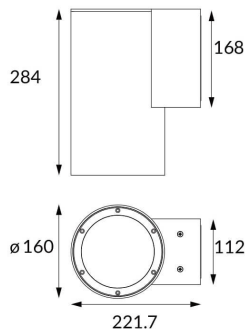

DOWNT

DOWNT is a wall light with round design emitting light downwards. With a size of $\varnothing 160\text{mm} \times 284\text{mm}$ and a power of 40W, has a reflector with 25 degrees beam angle. With a real lumen output of 3808lm, and an efficiency of 95.2lm/W. Is made in Die Cast Aluminium Body, Tempered Glass Cover and has an IP65 and an IK06 degree of protection. ON-OFF driver. Finished in Grey color.

Item code 86.OW08.5321.03

Product type Outdoor

Category Wall Light

Family DOWNT

Pictograms

Scheme

Product

Real power (W) 40

Real luminous flux (Lm) 3808

Luminous efficiency (Lm/W) 95.2

Beam angle (°) 25

Life time (h) 50000h L70B10

IP 65

Electrical class insulation Class I

Colour Grey

Chip Brand NICHIA