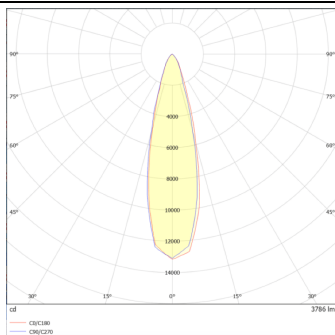

Photometry

Product

Real power (W) 40

Real luminous flux (Lm) 3808

Luminous efficiency (Lm/W) 95.2

Beam angle (°) 25

Life time (h) 50000h L70B10

IP 65

Electrical class insulation Class I

Colour Grey

Chip Brand NICHIA

Control gear included Yes

Control gear ON-OFF

Colour temperature (K) 3000

Colour consistency (SDCM) SDCM<3

CRI 80

IK IK06