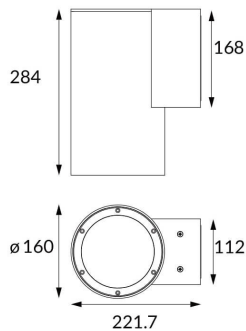

### DOWNT

DOWNT is a wall light with round design emitting light downwards. With a size of Ø160mmx284mm and a power of 40W, has a reflector with 25 degrees beam angle. With a real lumen output of 3808lm, and an efficiency of 95.2lm/W. Is made in Die Cast Aluminium Body, Tempered Glass Cover and has an IP65 and an IK06 degree of protection. DALI driver. Finished in Black color.

### Product

**Real power (W)** 40

**Real luminous flux (Lm)** 3808

**Luminous efficiency (Lm/W)** 95.2

**Beam angle (°)** 25

**Life time (h)** 50000h L70B10

**IP** 65

**Electrical class insulation** Class I