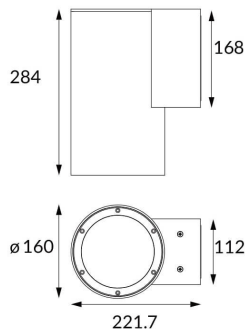

### DOWNT

DOWNT is a wall light with round design emitting light downwards. With a size of Ø160mmx284mm and a power of 40W, has a reflector with 25 degrees beam angle. With a real lumen output of 3808lm, and an efficiency of 95.2lm/W. Is made in Die Cast Aluminium Body, Tempered Glass Cover and has an IP65 and an IK06 degree of protection. DALI driver. Finished in Grey color.

### Scheme

<b>Item code</b>	<b>86.OW08.5323.03</b>
<b>Product type</b>	<b>Outdoor</b>
<b>Category</b>	<b>Wall Light</b>
<b>Family</b>	<b>DOWNT</b>
<b>Pictograms</b>	

<b>Product</b>	
<b>Real power (W)</b>	<b>40</b>
<b>Real luminous flux (Lm)</b>	<b>3808</b>
<b>Luminous efficiency (Lm/W)</b>	<b>95.2</b>
<b>Beam angle (°)</b>	<b>25</b>
<b>Life time (h)</b>	<b>50000h L70B10</b>
<b>IP</b>	<b>65</b>
<b>Electrical class insulation</b>	<b>Class I</b>
<b>Colour</b>	<b>Grey</b>
<b>Control gear included</b>	<b>Yes</b>
<b>Control gear</b>	<b>DALI</b>
<b>Colour temperature (K)</b>	<b>3000</b>
<b>Colour consistency (SDCM)</b>	<b>SDCM&lt;3</b>
<b>CRI</b>	<b>80</b>
<b>IK</b>	<b>06</b>