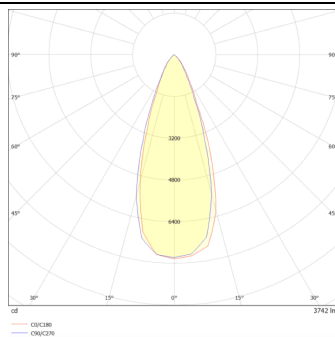

DOWNT

DOWNT is a wall light with round design emitting light downwards. With a size of Ø160mmx284mm and a power of 40W, has a reflector with 38 degrees beam angle. With a real lumen output of 3808lm, and an efficiency of 95.2lm/W. Is made in Die Cast Aluminium Body, Tempered Glass Cover and has an IP65 and an IK06 degree of protection. ON-OFF driver. Finished in White color.

Item code	86.OW08.5331.01
Product type	Outdoor
Category	Wall Light
Family	DOWNT
Pictograms	

Scheme

Photometry

Product	
Real power (W)	40
Real luminous flux (Lm)	3808
Luminous efficiency (Lm/W)	95.2
Beam angle (°)	38
Life time (h)	50000h L70B10
IP	65
Electrical class insulation	Class I
Colour	White
Chip Brand	NICHIA
Control gear included	Yes
Control gear	ON-OFF
Colour temperature (K)	3000
Colour consistency (SDCM)	SDCM<3
CRI	80
IK	IK06