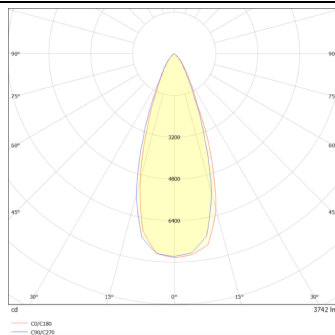

Photometry

Product

Real power (W) 40

Real luminous flux (Lm) 3808

Luminous efficiency (Lm/W) 95.2

Beam angle (°) 38

Life time (h) 50000h L70B10

IP 65

Electrical class insulation Class I

Colour White

Chip Brand NICHIA

Control gear included Yes

Control gear ON-OFF

Colour temperature (K) 3000

Colour consistency (SDCM) SDCM<3

CRI 80

IK IK06