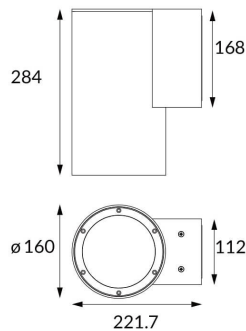

DOWNT

DOWNT is a wall light with round design emitting light downwards. With a size of Ø160mmx284mm and a power of 40W, has a reflector with 38 degrees beam angle. With a real lumen output of 3808lm, and an efficiency of 95.2lm/W. Is made in Die Cast Aluminium Body, Tempered Glass Cover and has an IP65 and an IK06 degree of protection. ON-OFF driver. Finished in White color.

Item code 86.OW08.5331.01

Product type Outdoor

Category Wall Light

Family DOWNT

Pictograms

Product

Real power (W) 40

Real luminous flux (Lm) 3808

Luminous efficiency (Lm/W) 95.2

Beam angle (°) 38

Life time (h) 50000h L70B10

IP 65

Electrical class insulation Class I

Colour White

Chip Brand NICHIA

Control gear included Yes

Control gear ON-OFF

Colour temperature (K) 3000

Colour consistency (SDCM) SDCM<3

CRI 80

IK IK06

Scheme

Photometry