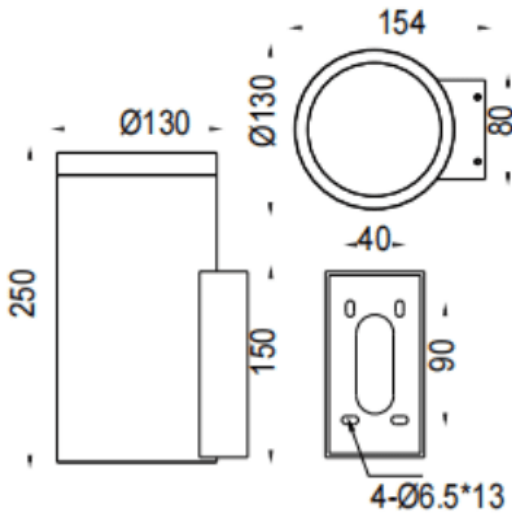

DOWNT

Lavov wall fixture from the family DOWNT with a power of 35W and a 36 degrees beam angle. Finished in White colour. Dimensions $\varnothing 130 \times 154 \times 250 \text{mm}$. With a total lumen output of 2905lm and a luminous efficiency of 83lm/W. CCT 3000K. Driver ON-OFF. Made in Die Cast Aluminium Body, Tempered Glass Cover .IP65. IK05

Dimensions

Product dimensions (mm) $\varnothing 130 \times 154 \times 250 \text{mm}$

Scheme

Photometry

Item code	86.OW08.5331.01
Product type	Outdoor
Category	Wall Light
Family	DOWNT
Pictograms	

Product	
Real power (W)	35
Real luminous flux (Lm)	2905
Luminous efficiency (Lm/W)	83
Beam angle (°)	36
Life time (h)	50000h L70B10
IP	IP65
Electrical class insulation	Class I
Colour	White
Control gear included	Yes
Control gear	ON-OFF
Light source	LED
Type of LED	COB
Colour temperature (K)	3000
Colour consistency (SDCM)	SDCM3
CRI	80
IK	IK05