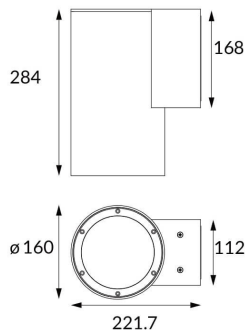

DOWNT

DOWNT is a wall light with round design emitting light downwards. With a size of Ø160mmx284mm and a power of 40W, has a reflector with 38 degrees beam angle. With a real lumen output of 3808lm, and an efficiency of 95.2lm/W. Is made in Die Cast Aluminium Body, Tempered Glass Cover and has an IP65 and an IK06 degree of protection. ON-OFF driver. Finished in White color.

Item code	86.OW08.5331.01
Product type	Outdoor
Category	Wall Light
Family	DOWNT
Pictograms	

Scheme

Photometry

Product	
Real power (W)	40
Real luminous flux (Lm)	3808
Luminous efficiency (Lm/W)	95.2
Beam angle (°)	38
Life time (h)	50000h L70B10
IP	65
Electrical class insulation	Class I
Colour	White
Chip Brand	NICHIA
Control gear included	Yes
Control gear	ON-OFF
Colour temperature (K)	3000
Colour consistency (SDCM)	SDCM<3
CRI	80
IK	IK06