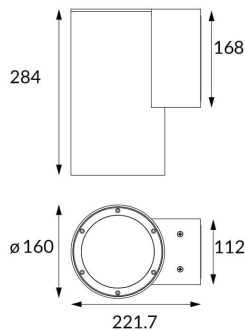

DOWNT

DOWNT is a wall light with round design emitting light downwards. With a size of Ø160mmx284mm and a power of 40W, has a reflector with 38 degrees beam angle. With a real lumen output of 3808lm, and an efficiency of 95.2lm/W. Is made in Die Cast Aluminium Body, Tempered Glass Cover and has an IP65 and an IK06 degree of protection. ON-OFF driver. Finished in White color.

Item code 86.OW08.5331.01

Product type Outdoor

Category Wall Light

Family DOWNT

Pictograms

Scheme

Photometry

Product

Real power (W) 40

Real luminous flux (Lm) 3808

Luminous efficiency (Lm/W) 95.2

Beam angle (°) 38

Life time (h) 50000h L70B10

IP 65

Electrical class insulation Class I

Colour White