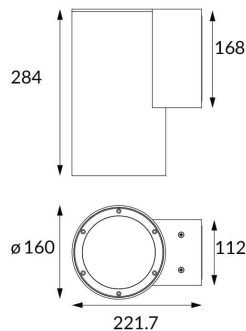

DOWNT

DOWNT is a wall light with round design emitting light downwards. With a size of $\varnothing 160\text{mm} \times 284\text{mm}$ and a power of 40W, has a reflector with 38 degrees beam angle. With a real lumen output of 3808lm, and an efficiency of 95.2lm/W. Is made in Die Cast Aluminium Body, Tempered Glass Cover and has an IP65 and an IK06 degree of protection. ON-OFF driver. Finished in Black color.

Item code 86.OW08.5331.02

Product type Outdoor

Category Wall Light

Family DOWNT

Pictograms

Product

Real power (W) 40

Real luminous flux (Lm) 3808

Luminous efficiency (Lm/W) 95.2

Beam angle (°) 38

Life time (h) 50000h L70B10

IP 65

Electrical class insulation Class I

Colour Black

Chip Brand NICHIA

Control gear included Yes

Control gear ON-OFF

Colour temperature (K) 3000

Colour consistency (SDCM) SDCM<3

CRI 80

IK IK06

Scheme

Photometry