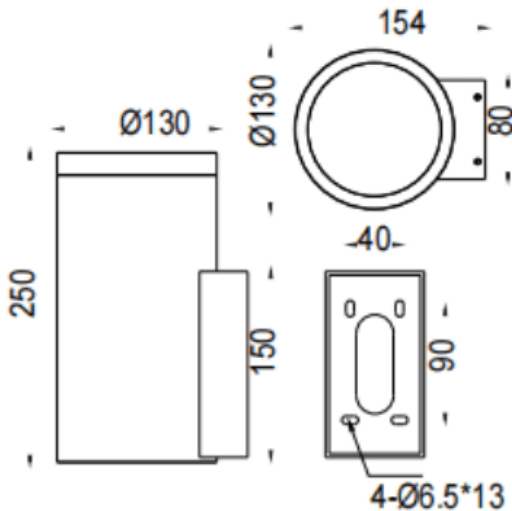

DOWNT

Lavov wall fixture from the family DOWNT with a power of 35W and a 36 degrees beam angle. Finished in Black colour. Dimensions $\varnothing 130 \times 154 \times 250 \text{mm}$. With a total lumen output of 2905lm and a luminous efficiency of 83lm/W. CCT 3000K. Driver ON-OFF. Made in Die Cast Aluminium Body, Tempered Glass Cover .IP65. IK05

Dimensions

Product dimensions (mm) $\varnothing 130 \times 154 \times 250 \text{mm}$

Scheme

Photometry

Item code	86.OW08.5331.02
Product type	Outdoor
Category	Wall Light
Family	DOWNT
Pictograms	

Product	
Real power (W)	35
Real luminous flux (Lm)	2905
Luminous efficiency (Lm/W)	83
Beam angle (°)	36
Life time (h)	50000h L70B10
IP	IP65
Electrical class insulation	Class I
Colour	Black
Control gear included	Yes
Control gear	ON-OFF
Light source	LED
Type of LED	COB
Colour temperature (K)	3000
Colour consistency (SDCM)	SDCM3
CRI	80
IK	IK05