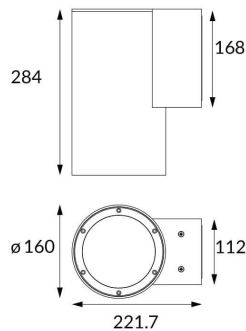

DOWNT

DOWNT is a wall light with round design emitting light downwards. With a size of $\varnothing 160\text{mm} \times 284\text{mm}$ and a power of 40W, has a reflector with 38 degrees beam angle. With a real lumen output of 3808lm, and an efficiency of 95.2lm/W. Is made in Die Cast Aluminium Body, Tempered Glass Cover and has an IP65 and an IK06 degree of protection. ON-OFF driver. Finished in Black color.

Item code 86.OW08.5331.02

Product type Outdoor

Category Wall Light

Family DOWNT

Pictograms

Product

Real power (W) 40

Real luminous flux (Lm) 3808

Luminous efficiency (Lm/W) 95.2

Beam angle (°) 38

Life time (h) 50000h L70B10

IP 65

Electrical class insulation Class I

Colour Black

Chip Brand NICHIA

Control gear included Yes

Control gear ON-OFF

Colour temperature (K) 3000

Colour consistency (SDCM) SDCM<3

CRI 80

IK IK06

Scheme

Photometry