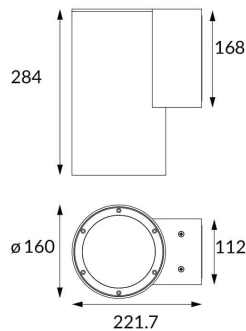

DOWNT

DOWNT is a wall light with round design emitting light downwards. With a size of $\varnothing 160\text{mm} \times 284\text{mm}$ and a power of 40W, has a reflector with 38 degrees beam angle. With a real lumen output of 3808lm, and an efficiency of 95.2lm/W. Is made in Die Cast Aluminium Body, Tempered Glass Cover and has an IP65 and an IK06 degree of protection. ON-OFF driver. Finished in Black color.

Scheme

Photometry

Item code	86.OW08.5331.02
Product type	Outdoor
Category	Wall Light
Family	DOWNT
Pictograms	

Product

Real power (W)	40
Real luminous flux (Lm)	3808
Luminous efficiency (Lm/W)	95.2
Beam angle (°)	38
Life time (h)	50000h L70B10
IP	65
Electrical class insulation	Class I
Colour	Black
Chip Brand	NICHIA
Control gear included	Yes
Control gear	ON-OFF
Colour temperature (K)	3000
Colour consistency (SDCM)	SDCM<3
CRI	80
IK	IK06