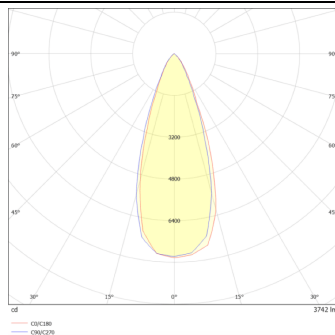

DOWNT

DOWNT is a wall light with round design emitting light downwards. With a size of $\varnothing 160\text{mm} \times 284\text{mm}$ and a power of 40W, has a reflector with 38 degrees beam angle. With a real lumen output of 3808lm, and an efficiency of 95.2lm/W. Is made in Die Cast Aluminium Body, Tempered Glass Cover and has an IP65 and an IK06 degree of protection. ON-OFF driver. Finished in Black color.

Scheme

Photometry

Item code	86.OW08.5331.02
Product type	Outdoor
Category	Wall Light
Family	DOWNT
Pictograms	

Product

Real power (W)	40
Real luminous flux (Lm)	3808
Luminous efficiency (Lm/W)	95.2
Beam angle (°)	38
Life time (h)	50000h L70B10
IP	65
Electrical class insulation	Class I
Colour	Black
Chip Brand	NICHIA
Control gear included	Yes
Control gear	ON-OFF
Colour temperature (K)	3000
Colour consistency (SDCM)	SDCM<3
CRI	80
IK	IK06