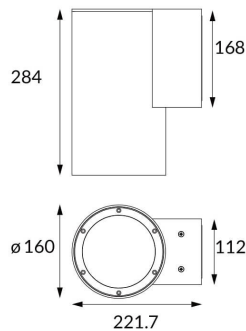

DOWNT

DOWNT is a wall light with round design emitting light downwards. With a size of Ø160mmx284mm and a power of 40W, has a reflector with 38 degrees beam angle. With a real lumen output of 3808lm, and an efficiency of 95.2lm/W. Is made in Die Cast Aluminium Body, Tempered Glass Cover and has an IP65 and an IK06 degree of protection. ON-OFF driver. Finished in Black color.

Item code 86.OW08.5331.02

Product type Outdoor

Category Wall Light

Family DOWNT

Pictograms

Product

Real power (W) 40

Real luminous flux (Lm) 3808

Luminous efficiency (Lm/W) 95.2

Beam angle (°) 38

Life time (h) 50000h L70B10

IP 65

Electrical class insulation Class I

Colour Black

Chip Brand NICHIA

Control gear included Yes

Control gear ON-OFF

Colour temperature (K) 3000

Colour consistency (SDCM) SDCM<3

CRI 80

IK IK06

Scheme

Photometry