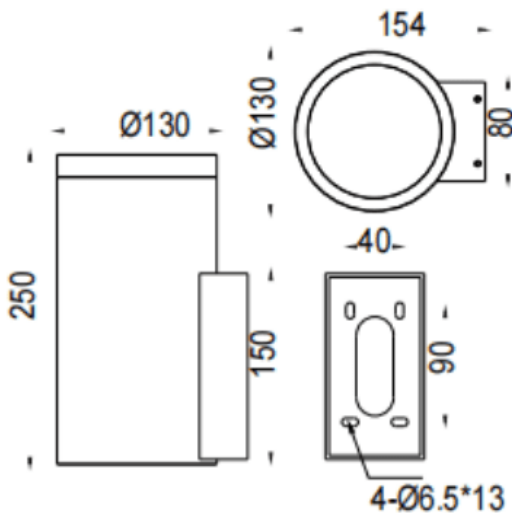

DOWNT

Lavov wall fixture from the family DOWNT with a power of 35W and a 36 degrees beam angle. Finished in Black colour. Dimensions $\varnothing 130 \times 154 \times 250 \text{mm}$. With a total lumen output of 2905lm and a luminous efficiency of 83lm/W. CCT 3000K. Driver ON-OFF. Made in Die Cast Aluminium Body, Tempered Glass Cover .IP65. IK05

Dimensions

Product dimensions (mm) $\varnothing 130 \times 154 \times 250 \text{mm}$

Scheme

Photometry

Item code	86.OW08.5331.02
Product type	Outdoor
Category	Wall Fixtures
Family	DOWNT
Pictograms	

Product	
Real power (W)	35
Real luminous flux (Lm)	2905
Luminous efficiency (Lm/W)	83
Beam angle (°)	36
Life time (h)	50000h L70B10
IP	IP65
Electrical class insulation	Class I
Colour	Black
Control gear included	Yes
Control gear	ON-OFF
Light source	LED
Type of LED	COB
Colour temperature (K)	3000
Colour consistency (SDCM)	SDCM<3
CRI	80
IK	IK05