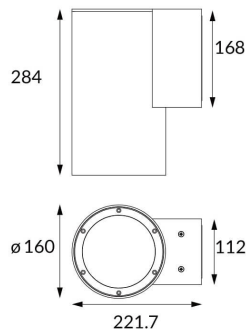

DOWNT

DOWNT is a wall light with round design emitting light downwards. With a size of $\varnothing 160\text{mm} \times 284\text{mm}$ and a power of 40W, has a reflector with 38 degrees beam angle. With a real lumen output of 3808lm, and an efficiency of 95.2lm/W. Is made in Die Cast Aluminium Body, Tempered Glass Cover and has an IP65 and an IK06 degree of protection. ON-OFF driver. Finished in Grey color.

Item code 86.OW08.5331.03

Product type Outdoor

Category Wall Light

Family DOWNT

Pictograms

Product

Real power (W) 40

Real luminous flux (Lm) 3808

Luminous efficiency (Lm/W) 95.2

Beam angle (°) 38

Life time (h) 50000h L70B10

IP 65

Electrical class insulation Class I

Colour Grey

Chip Brand NICHIA

Control gear included Yes

Control gear ON-OFF

Colour temperature (K) 3000

Colour consistency (SDCM) SDCM<3

CRI 80

IK IK06

Scheme

Photometry