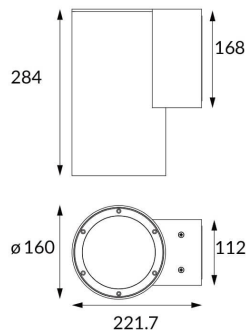

DOWNT

DOWNT is a wall light with round design emitting light downwards. With a size of Ø160mmx284mm and a power of 40W, has a reflector with 38 degrees beam angle. With a real lumen output of 3808lm, and an efficiency of 95.2lm/W. Is made in Die Cast Aluminium Body, Tempered Glass Cover and has an IP65 and an IK06 degree of protection. ON-OFF driver. Finished in Grey color.

Item code	86.OW08.5331.03
Product type	Outdoor
Category	Wall Light
Family	DOWNT
Pictograms	

Scheme

Photometry

Product

Real power (W)	40
Real luminous flux (Lm)	3808
Luminous efficiency (Lm/W)	95.2
Beam angle (°)	38
Life time (h)	50000h L70B10
IP	65
Electrical class insulation	Class I
Colour	Grey
Chip Brand	NICHIA
Control gear included	Yes
Control gear	ON-OFF
Colour temperature (K)	3000
Colour consistency (SDCM)	SDCM<3
CRI	80
IK	IK06