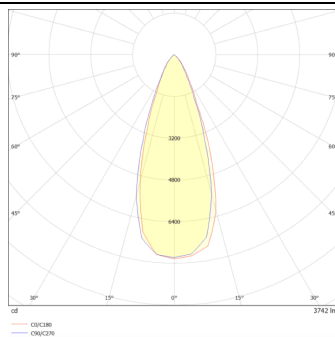

DOWNT

DOWNT is a wall light with round design emitting light downwards. With a size of Ø160mmx284mm and a power of 40W, has a reflector with 38 degrees beam angle. With a real lumen output of 3808lm, and an efficiency of 95.2lm/W. Is made in Die Cast Aluminium Body, Tempered Glass Cover and has an IP65 and an IK06 degree of protection. ON-OFF driver. Finished in Grey color.

Item code	86.OW08.5331.03
Product type	Outdoor
Category	Wall Light
Family	DOWNT
Pictograms	

Scheme

Photometry

Product

Real power (W)	40
Real luminous flux (Lm)	3808
Luminous efficiency (Lm/W)	95.2
Beam angle (°)	38
Life time (h)	50000h L70B10
IP	65
Electrical class insulation	Class I
Colour	Grey
Chip Brand	NICHIA
Control gear included	Yes
Control gear	ON-OFF
Colour temperature (K)	3000
Colour consistency (SDCM)	SDCM<3
CRI	80
IK	IK06