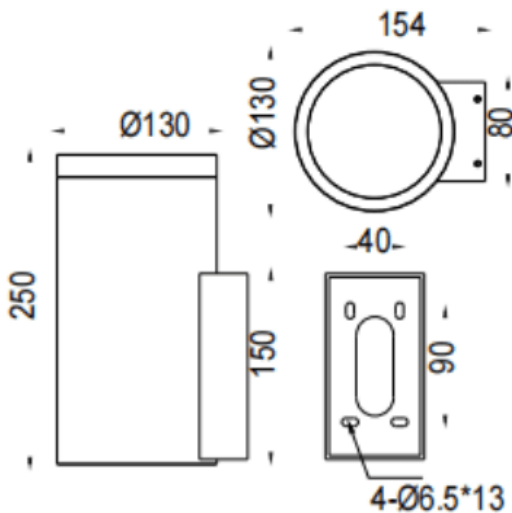

DOWNT

Lavov wall fixture from the family DOWNT with a power of 35W and a 36 degrees beam angle. Finished in Grey colour. Dimensions $\varnothing 130 \times 154 \times 250 \text{mm}$. With a total lumen output of 2905lm and a luminous efficiency of 83lm/W. CCT 3000K. Driver ON-OFF. Made in Die Cast Aluminium Body, Tempered Glass Cover .IP65. IK05

Dimensions

Product dimensions (mm) $\varnothing 130 \times 154 \times 250 \text{mm}$

Scheme

Photometry

Item code	86.OW08.5331.03
Product type	Outdoor
Category	Wall Light
Family	DOWNT
Pictograms	

Product	
Real power (W)	35
Real luminous flux (Lm)	2905
Luminous efficiency (Lm/W)	83
Beam angle (°)	36
Life time (h)	50000h L70B10
IP	IP65
Electrical class insulation	Class I
Colour	Grey
Control gear included	Yes
Control gear	ON-OFF
Light source	LED
Type of LED	COB
Colour temperature (K)	3000
Colour consistency (SDCM)	SDCM3
CRI	80
IK	IK05