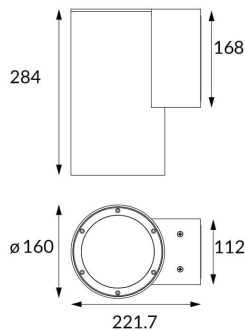

DOWNT

DOWNT is a wall light with round design emitting light downwards. With a size of Ø160mmx284mm and a power of 40W, has a reflector with 38 degrees beam angle. With a real lumen output of 3808lm, and an efficiency of 95.2lm/W. Is made in Die Cast Aluminium Body, Tempered Glass Cover and has an IP65 and an IK06 degree of protection. DALI driver. Finished in White color.

Item code 86.OW08.5333.01

Product type Outdoor

Category Wall Light

Family DOWNT

Pictograms

Scheme

Product

Real power (W) 40

Real luminous flux (Lm) 3808

Luminous efficiency (Lm/W) 95.2

Beam angle (°) 38

Life time (h) 50000h L70B10

IP 65

Electrical class insulation Class I

Colour White

Control gear included Yes