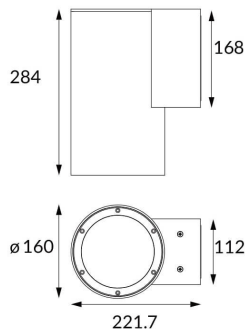

DOWNT

DOWNT is a wall light with round design emitting light downwards. With a size of Ø160mmx284mm and a power of 40W, has a reflector with 38 degrees beam angle. With a real lumen output of 3808lm, and an efficiency of 95.2lm/W. Is made in Die Cast Aluminium Body, Tempered Glass Cover and has an IP65 and an IK06 degree of protection. DALI driver. Finished in Grey color.

Scheme

Item code	86.OW08.5333.03
Product type	Outdoor
Category	Wall Light
Family	DOWNT
Pictograms	

Product	
Real power (W)	40
Real luminous flux (Lm)	3808
Luminous efficiency (Lm/W)	95.2
Beam angle (°)	38
Life time (h)	50000h L70B10
IP	65
Electrical class insulation	Class I
Colour	Grey
Control gear included	Yes
Control gear	DALI
Colour temperature (K)	3000
Colour consistency (SDCM)	SDCM<3
CRI	80
IK	06