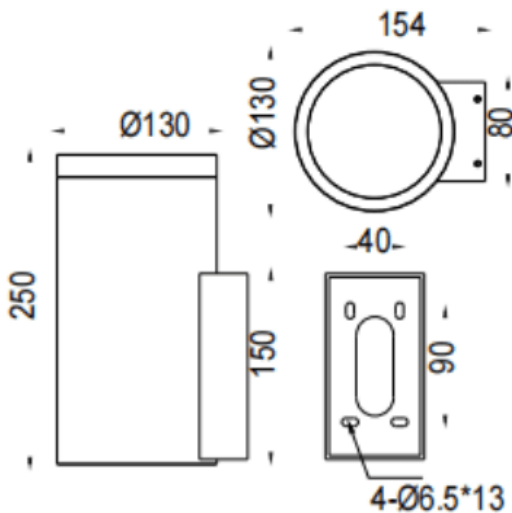

### DOWNT

Lavov wall fixture from the family DOWNT with a power of 35W and a 60 degrees beam angle. Finished in White colour. Dimensions  $\varnothing 130 \times 154 \times 250 \text{mm}$ . With a total lumen output of 2905lm and a luminous efficiency of 83lm/W. CCT 3000K. Driver ON-OFF. Made in Die Cast Aluminium Body, Tempered Glass Cover .IP65. IK05

### Dimensions

Product dimensions (mm)  $\varnothing 130 \times 154 \times 250 \text{mm}$

### Photometry

Item code	86.OW08.5341.01
Product type	Outdoor
Category	Wall Light
Family	DOWNT
Pictograms	

Product	
Real power (W)	35
Real luminous flux (Lm)	2905
Luminous efficiency (Lm/W)	83
Beam angle (°)	60
Life time (h)	50000h L70B10
IP	IP65
Electrical class insulation	Class I
Colour	White
Control gear included	Yes
Control gear	ON-OFF
Light source	LED
Type of LED	COB
Colour temperature (K)	3000
Colour consistency (SDCM)	SDCM3
CRI	80
IK	IK05