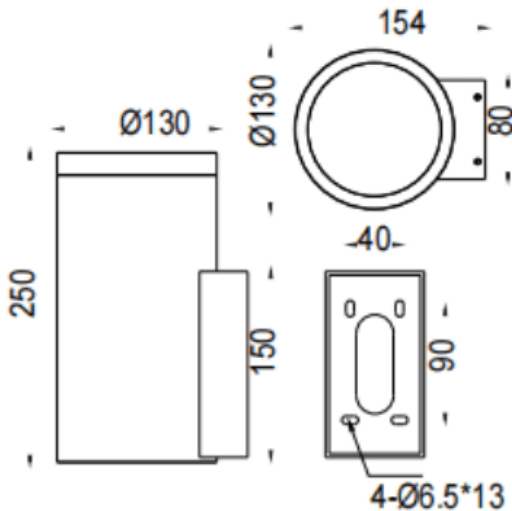

DOWNT

Lavov wall fixture from the family DOWNT with a power of 35W and a 60 degrees beam angle. Finished in Black colour. Dimensions $\varnothing 130 \times 154 \times 250 \text{mm}$. With a total lumen output of 2905lm and a luminous efficiency of 83lm/W. CCT 3000K. Driver ON-OFF. Made in Die Cast Aluminium Body, Tempered Glass Cover .IP65. IK05

Dimensions

Product dimensions (mm) $\varnothing 130 \times 154 \times 250 \text{mm}$

Scheme

Photometry

Item code	86.OW08.5341.02
Product type	Outdoor
Category	Wall Light
Family	DOWNT
Pictograms	

Product	
Real power (W)	35
Real luminous flux (Lm)	2905
Luminous efficiency (Lm/W)	83
Beam angle (°)	60
Life time (h)	50000h L70B10
IP	IP65
Electrical class insulation	Class I
Colour	Black
Control gear included	Yes
Control gear	ON-OFF
Light source	LED
Type of LED	COB
Colour temperature (K)	3000
Colour consistency (SDCM)	SDCM3
CRI	80
IK	IK05