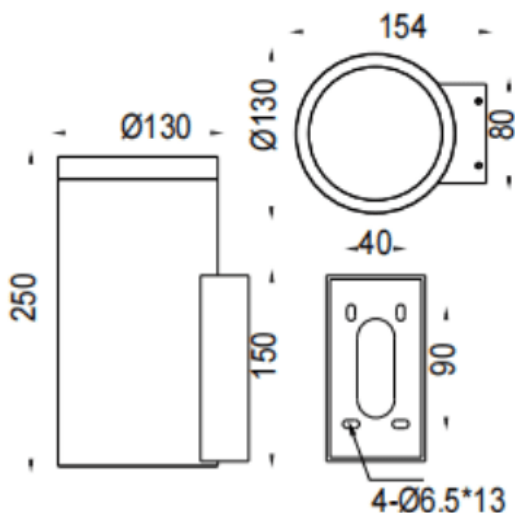

### DOWNT

Lavov wall fixture from the family DOWNT with a power of 35W and a 60 degrees beam angle. Finished in Grey colour. Dimensions  $\varnothing 130 \times 154 \times 250 \text{mm}$ . With a total lumen output of 2905lm and a luminous efficiency of 83lm/W. CCT 3000K. Driver ON-OFF. Made in Die Cast Aluminium Body, Tempered Glass Cover .IP65. IK05

### Dimensions

Product dimensions (mm)  $\varnothing 130 \times 154 \times 250 \text{mm}$

### Photometry

Item code	86.OW08.5341.03
Product type	Outdoor
Category	Wall Light
Family	DOWNT
Pictograms	

Product	
Real power (W)	35
Real luminous flux (Lm)	2905
Luminous efficiency (Lm/W)	83
Beam angle (°)	60
Life time (h)	50000h L70B10
IP	IP65
Electrical class insulation	Class I
Colour	Grey
Control gear included	Yes
Control gear	ON-OFF
Light source	LED
Type of LED	COB
Colour temperature (K)	3000
Colour consistency (SDCM)	SDCM3
CRI	80
IK	IK05