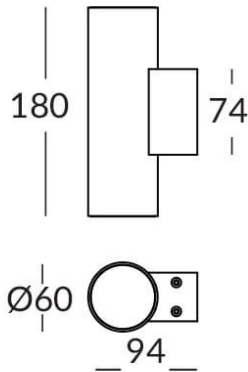

UP&DOWNT

UP&DOWNT is a wall light with round design emitting light up and down. With a size of Ø60mmx180mm has a power of 2x4,5W and two reflectors up&down of 15 degrees beam angle. With a real lumen output of 508lm, and an efficiency of 56.44lm/W. Is made in Die Cast Aluminium Body, Tempered Glass Cover and has an IP65 and an IK10 degree of protection. ON-OFF driver. Finished in White color.

Item code 86.OW09.1311.01

Product type Outdoor

Category Wall Light

Family UP&DOWNT

Pictograms

Product

Real power (W) 4.5

Real luminous flux (Lm) 508

Luminous efficiency (Lm/W) 56.44

Beam angle (°) 15

Life time (h) 50000h L70B10

IP 65

Electrical class insulation Class I

Colour White

Chip Brand NICHIA

Control gear included Yes

Control gear ON-OFF

Colour temperature (K) 3000

Colour consistency (SDCM) SDCM<3

CRI 80

IK IK10

Scheme

Photometry