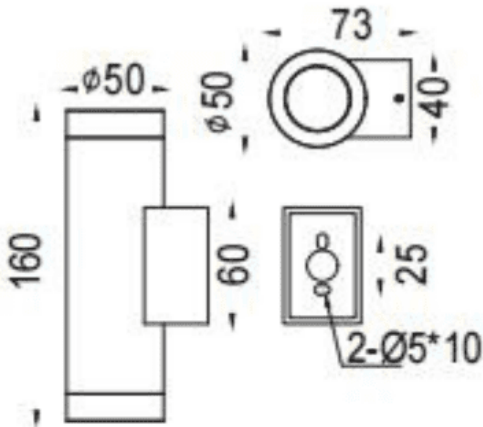

### UP&DOWNT

Lavov wall fixture from the family UP&DOWNT with a power of 2x4W and a 15 degrees beam angle. Finished in White colour. Dimensions  $\varnothing 53 \times 73 \times 160 \text{mm}$ . With a total lumen output of 2x285lm and a luminous efficiency of 69.5lm/W. CCT 3000K. Driver ON-OFF. Made in Die Cast Aluminium Body, Tempered Glass Cover .IP65. IK05

### Dimensions

Product dimensions (mm)  $\varnothing 53 \times 73 \times 160 \text{mm}$

### Photometry

Item code	86.OW09.1311.01
Product type	Outdoor
Category	Wall Light
Family	UP&DOWNT
Pictograms	

Product	
Real power (W)	2x4
Real luminous flux (Lm)	2x285
Luminous efficiency (Lm/W)	69.5
Beam angle (°)	15
Life time (h)	50000h L70B10
IP	IP65
Electrical class insulation	Class I
Colour	White
Control gear included	Yes
Control gear	ON-OFF
Light source	LED
Type of LED	COB
Colour temperature (K)	3000
Colour consistency (SDCM)	SDCM3
CRI	80
IK	IK05