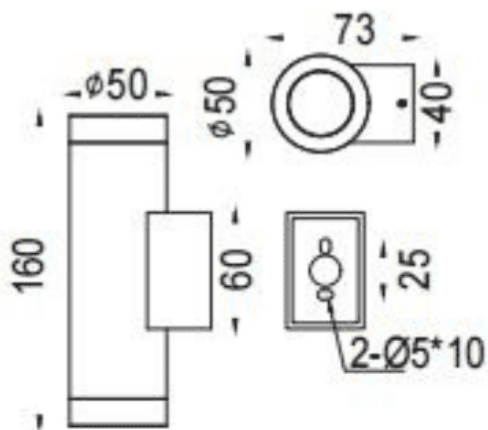

UP&DOWNNT

Lavov wall fixture from the family UP&DOWNNT with a power of 2x4,1W and a 15 degrees beam angle. Finished in White colour. Dimensions $\phi 53 \times 73 \times 160 \text{mm}$. With a total lumen output of 2x285lm and a luminous efficiency of 69.5lm/W. CCT 3000K. Driver ON-OFF. Made in Die Cast Aluminium Body, Tempered Glass Cover .IP65. IK05

Dimensions

Product dimensions (mm) $\phi 53 \times 73 \times 160 \text{mm}$

Scheme

Photometry

Item code	86.OW09.1311.01
Product type	Outdoor
Category	Wall Light
Family	UP&DOWNNT
Pictograms	

Product	
Real power (W)	2x4,1
Real luminous flux (Lm)	2x285
Luminous efficiency (Lm/W)	69.5
Beam angle (°)	15
Life time (h)	50000h L70B10
IP	IP65
Electrical class insulation	Class I
Colour	White
Control gear included	Yes
Control gear	ON-OFF
Light source	LED
Type of LED	COB
Colour temperature (K)	3000
Colour consistency (SDCM)	SDCM3
CRI	80
IK	IK05