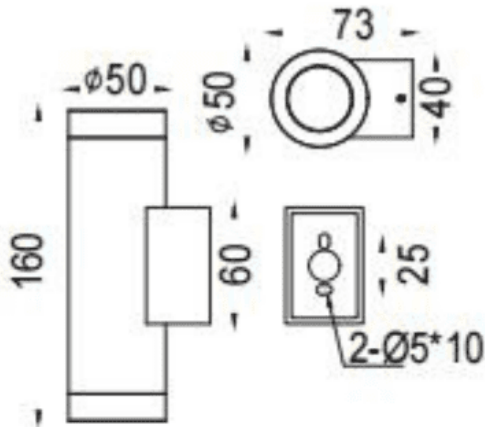

UP&DOWNNT

Lavov wall fixture from the family UP&DOWNNT with a power of 2x4,1W and a 15 degrees beam angle. Finished in White colour. Dimensions $\phi 53 \times 73 \times 160 \text{mm}$. With a total lumen output of 2x285lm and a luminous efficiency of 69.5lm/W. CCT 3000K. Driver ON-OFF. Made in Die Cast Aluminium Body, Tempered Glass Cover .IP65. IK05

Dimensions

Product dimensions (mm) $\phi 53 \times 73 \times 160 \text{mm}$

Scheme

Photometry

Item code	86.OW09.1311.01
Product type	Outdoor
Category	Wall Light
Family	UP&DOWNNT
Pictograms	

Product	
Real power (W)	2x4,1
Real luminous flux (Lm)	2x285
Luminous efficiency (Lm/W)	69.5
Beam angle (°)	15
Life time (h)	50000h L70B10
IP	IP65
Electrical class insulation	Class I
Colour	White
Control gear included	Yes
Control gear	ON-OFF
Light source	LED
Type of LED	COB
Colour temperature (K)	3000
Colour consistency (SDCM)	SDCM<3
CRI	80
IK	IK05