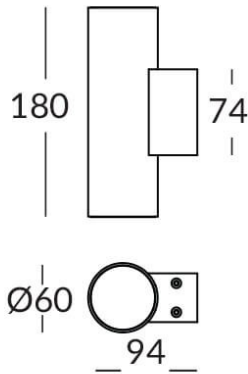

UP&DOWNT

UP&DOWNT is a wall light with round design emitting light up and down. With a size of Ø60mmx180mm has a power of 2x4,5W and two reflectors up&down of 15 degrees beam angle. With a real lumen output of 508lm, and an efficiency of 56.44lm/W. Is made in Die Cast Aluminium Body, Tempered Glass Cover and has an IP65 and an IK10 degree of protection. ON-OFF driver. Finished in Black color.

Item code	86.OW09.1311.02
Product type	Outdoor
Category	Wall Light
Family	UP&DOWNT
Pictograms	

Product	
Real power (W)	4.5
Real luminous flux (Lm)	508
Luminous efficiency (Lm/W)	56.44
Beam angle (°)	15
Life time (h)	50000h L70B10
IP	65
Electrical class insulation	Class I
Colour	Black
Chip Brand	NICHIA
Control gear included	Yes
Control gear	ON-OFF
Colour temperature (K)	3000
Colour consistency (SDCM)	SDCM<3
CRI	80
IK	IK10

Scheme

Photometry