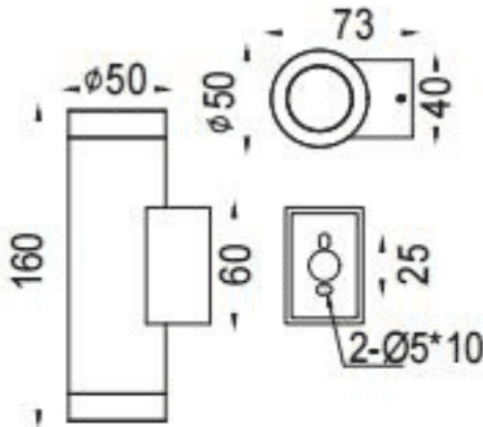

UP&DOWNT

Lavov wall fixture from the family UP&DOWNT with a power of 2x4W and a 15 degrees beam angle. Finished in Black colour. Dimensions $\varnothing 53 \times 73 \times 160 \text{mm}$. With a total lumen output of 2x285lm and a luminous efficiency of 70.5lm/W. CCT 3000K. Driver ON-OFF. Made in Die Cast Aluminium Body, Tempered Glass Cover .IP65. IK05

Dimensions

Product dimensions (mm) $\varnothing 53 \times 73 \times 160 \text{mm}$

Scheme

Photometry

Item code	86.OW09.1311.02
Product type	Outdoor
Category	Wall Light
Family	UP&DOWNT
Pictograms	

Product	
Real power (W)	2x4
Real luminous flux (Lm)	2x285
Luminous efficiency (Lm/W)	70.5
Beam angle (°)	15
Life time (h)	50000h L70B10
IP	IP65
Electrical class insulation	Class I
Colour	Black
Control gear included	Yes
Control gear	ON-OFF
Light source	LED
Type of LED	COB
Colour temperature (K)	3000
Colour consistency (SDCM)	SDCM3
CRI	80
IK	IK05