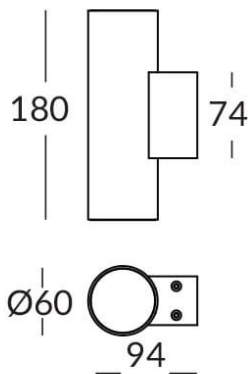

UP&DOWNT

UP&DOWNT is a wall light with round design emitting light up and down. With a size of Ø60mmx180mm has a power of 2x4,5W and two reflectors up&down of 15 degrees beam angle. With a real lumen output of 508lm, and an efficiency of 56.44lm/W. Is made in Die Cast Aluminium Body, Tempered Glass Cover and has an IP65 and an IK10 degree of protection. ON-OFF driver. Finished in Grey color.

Item code 86.OW09.1311.03

Product type Outdoor

Category Wall Light

Family UP&DOWNT

Pictograms

Product

Real power (W) 4.5

Real luminous flux (Lm) 508

Control gear ON-OFF

Colour temperature (K) 3000

Colour consistency (SDCM) SDCM<3

CRI 80

IK IK10

Scheme

Photometry