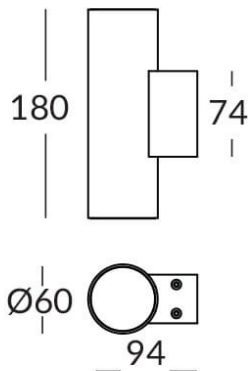

UP&DOWNNT

UP&DOWNNT is a wall light with round design emitting light up and down. With a size of Ø60mmx180mm has a power of 2x4,5W and two reflectors up&down of 15 degrees beam angle. With a real lumen output of 508lm, and an efficiency of 56.44lm/W. Is made in Die Cast Aluminium Body, Tempered Glass Cover and has an IP65 and an IK10 degree of protection. DALI driver. Finished in White color.

Item code 86.OW09.1313.01

Product type Outdoor

Category Wall Light

Family UP&DOWNNT

Pictograms

Product

Real power (W) 4.5

Real luminous flux (Lm) 508

Luminous efficiency (Lm/W) 56.44

Beam angle (°) 15

Life time (h) 50000h L70B10

IP 65

Electrical class insulation Class I

Colour White

Chip Brand NICHIA

Control gear included Yes

Control gear DALI

Colour temperature (K) 3000

Colour consistency (SDCM) SDCM<3

CRI 80

IK IK10

Scheme

Photometry