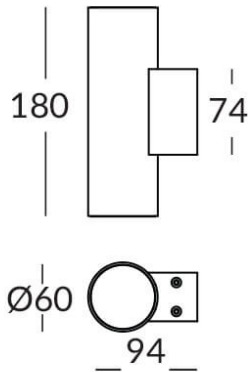

UP&DOWNNT

UP&DOWNNT is a wall light with round design emitting light up and down. With a size of Ø60mmx180mm has a power of 2x4,5W and two reflectors up&down of 15 degrees beam angle. With a real lumen output of 508lm, and an efficiency of 56.44lm/W. Is made in Die Cast Aluminium Body, Tempered Glass Cover and has an IP65 and an IK10 degree of protection. DALI driver. Finished in White color.

Item code 86.OW09.1313.01

Product type Outdoor

Category Wall Light

Family UP&DOWNNT

Pictograms

Scheme

Product

Real power (W) 4.5

Real luminous flux (Lm) 508

Luminous efficiency (Lm/W) 56.44

Beam angle (°) 15

Life time (h) 50000h L70B10

IP 65

Electrical class insulation Class I

Colour White

Chip Brand NICHIA