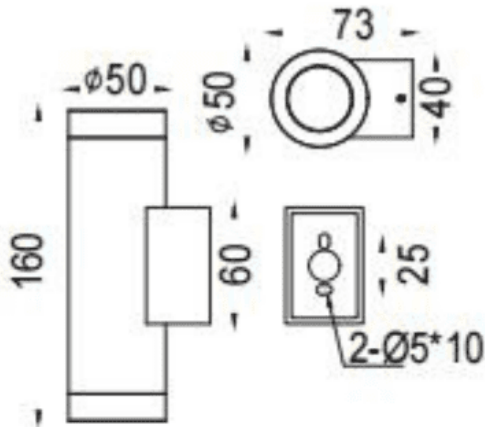

### UP&DOWNNT

Lavov wall fixture from the family UP&DOWNNT with a power of 2x4,1W and a 15 degrees beam angle. Finished in White colour. Dimensions  $\phi 53 \times 73 \times 160 \text{mm}$ . With a total lumen output of 2x285lm and a luminous efficiency of 72.5lm/W. CCT 3000K. Driver DALI. Made in Die Cast Aluminium Body, Tempered Glass Cover .IP65. IK05

### Dimensions

Product dimensions (mm)  $\phi 53 \times 73 \times 160 \text{mm}$

### Photometry

Item code	86.OW09.1313.01
Product type	Outdoor
Category	Wall Light
Family	UP&DOWNNT
Pictograms	

Product	
Real power (W)	2x4,1
Real luminous flux (Lm)	2x285
Luminous efficiency (Lm/W)	72.5
Beam angle (°)	15
Life time (h)	50000h L70B10
IP	IP65
Electrical class insulation	Class I
Colour	White
Control gear included	Yes
Control gear	DALI
Light source	LED
Type of LED	COB
Colour temperature (K)	3000
Colour consistency (SDCM)	SDCM<3
CRI	80
IK	IK05