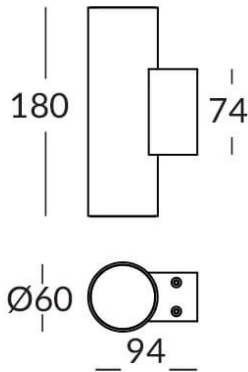

UP&DOWNNT

UP&DOWNNT is a wall light with round design emitting light up and down. With a size of Ø60mmx180mm has a power of 2x4,5W and two reflectors up&down of 15 degrees beam angle. With a real lumen output of 508lm, and an efficiency of 56.44lm/W. Is made in Die Cast Aluminium Body, Tempered Glass Cover and has an IP65 and an IK10 degree of protection. DALI driver. Finished in Black color.

Item code 86.OW09.1313.02

Product type Outdoor

Category Wall Light

Family UP&DOWNNT

Pictograms

Scheme

Product

Real power (W) 4.5

Real luminous flux (Lm) 508

Luminous efficiency (Lm/W) 56.44

Beam angle (°) 15

Life time (h) 50000h L70B10

IP 65

Electrical class insulation Class I

Colour Black

Chip Brand NICHIA