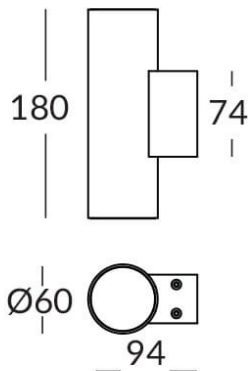

UP&DOWNNT

UP&DOWNNT is a wall light with round design emitting light up and down. With a size of Ø60mmx180mm has a power of 2x4,5W and two reflectors up&down of 15 degrees beam angle. With a real lumen output of 508lm, and an efficiency of 56.44lm/W. Is made in Die Cast Aluminium Body, Tempered Glass Cover and has an IP65 and an IK10 degree of protection. DALI driver. Finished in Black color.

Item code 86.OW09.1313.02

Product type Outdoor

Category Wall Light

Family UP&DOWNNT

Pictograms

Product

Real power (W) 4.5

Real luminous flux (Lm) 508

Luminous efficiency (Lm/W) 56.44

Beam angle (°) 15

Life time (h) 50000h L70B10

IP 65

Electrical class insulation Class I

Colour Black

Chip Brand NICHIA

Control gear included Yes

Control gear DALI

Colour temperature (K) 3000

Colour consistency (SDCM) SDCM<3

CRI 80

IK IK10

Scheme

Photometry