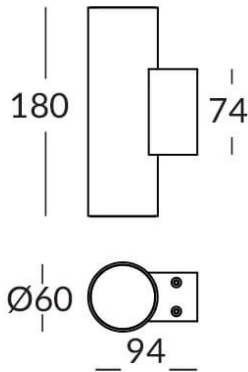

UP&DOWNNT

UP&DOWNNT is a wall light with round design emitting light up and down. With a size of Ø60mmx180mm has a power of 2x4,5W and two reflectors up&down of 15 degrees beam angle. With a real lumen output of 508lm, and an efficiency of 56.44lm/W. Is made in Die Cast Aluminium Body, Tempered Glass Cover and has an IP65 and an IK10 degree of protection. DALI driver. Finished in Grey color.

Item code 86.OW09.1313.03

Product type Outdoor

Category Wall Light

Family UP&DOWNNT

Pictograms

Scheme

Product

Real power (W) 4.5

Real luminous flux (Lm) 508

Luminous efficiency (Lm/W) 56.44

Beam angle (°) 15

Life time (h) 50000h L70B10

IP 65

Electrical class insulation Class I

Colour Grey

Chip Brand NICHIA