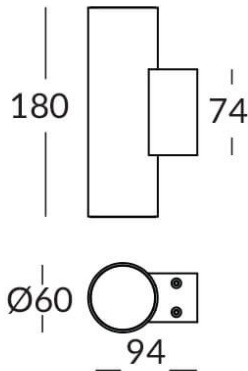

UP&DOWNT

UP&DOWNT is a wall light with round design emitting light up and down. With a size of Ø60mmx180mm has a power of 2x4,5W and two reflectors up&down of 24 degrees beam angle. With a real lumen output of 508lm, and an efficiency of 56.44lm/W. Is made in Die Cast Aluminium Body, Tempered Glass Cover and has an IP65 and an IK10 degree of protection. ON-OFF driver. Finished in White color.

Item code	86.OW09.1321.01
Product type	Outdoor
Category	Wall Light
Family	UP&DOWNT
Pictograms	

Scheme

Product	
Real power (W)	4.5
Real luminous flux (Lm)	508
Luminous efficiency (Lm/W)	56.44
Beam angle (°)	24
Life time (h)	50000h L70B10
IP	65
Electrical class insulation	Class I
Colour	White
Chip Brand	NICHIA
Control gear included	Yes
Control gear	ON-OFF
Colour temperature (K)	3000
Colour consistency (SDCM)	SDCM<3
CRI	80
IK	IK10

Photometry