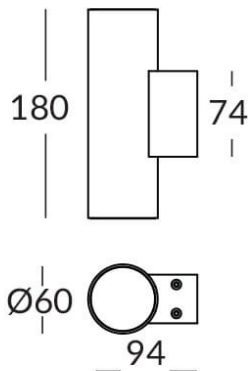

UP&DOWNT

UP&DOWNT is a wall light with round design emitting light up and down. With a size of Ø60mmx180mm has a power of 2x4,5W and two reflectors up&down of 24 degrees beam angle. With a real lumen output of 508lm, and an efficiency of 56.44lm/W. Is made in Die Cast Aluminium Body, Tempered Glass Cover and has an IP65 and an IK10 degree of protection. ON-OFF driver. Finished in White color.

Item code 86.OW09.1321.01

Product type Outdoor

Category Wall Light

Family UP&DOWNT

Pictograms

Product

Real power (W) 4.5

Real luminous flux (Lm) 508

Luminous efficiency (Lm/W) 56.44

Beam angle (°) 24

Life time (h) 50000h L70B10

IP 65

Electrical class insulation Class I

Colour White

Chip Brand NICHIA

Control gear included Yes

Control gear ON-OFF

Colour temperature (K) 3000

Colour consistency (SDCM) SDCM<3

CRI 80

IK IK10

Scheme

Photometry