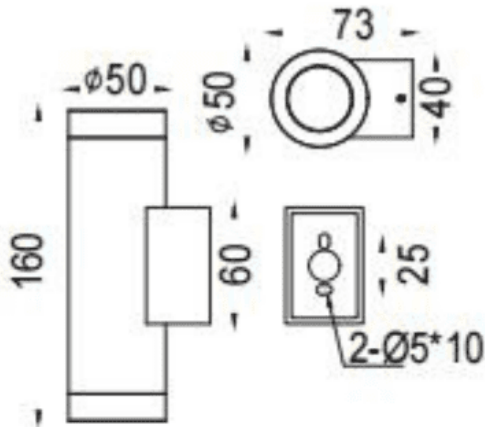

UP&DOWNNT

Lavov wall fixture from the family UP&DOWNNT with a power of 2x4,1W and a 24 degrees beam angle. Finished in White colour. Dimensions $\phi 53 \times 73 \times 160 \text{mm}$. With a total lumen output of 2x285lm and a luminous efficiency of 75.5lm/W. CCT 3000K. Driver ON-OFF. Made in Die Cast Aluminium Body, Tempered Glass Cover .IP65. IK05

Dimensions

Product dimensions (mm) $\phi 53 \times 73 \times 160 \text{mm}$

Scheme

Photometry

Item code	86.OW09.1321.01
Product type	Outdoor
Category	Wall Light
Family	UP&DOWNNT
Pictograms	

Product	
Real power (W)	2x4,1
Real luminous flux (Lm)	2x285
Luminous efficiency (Lm/W)	75.5
Beam angle (°)	24
Life time (h)	50000h L70B10
IP	IP65
Electrical class insulation	Class I
Colour	White
Control gear included	Yes
Control gear	ON-OFF
Light source	LED
Type of LED	COB
Colour temperature (K)	3000
Colour consistency (SDCM)	SDCM<3
CRI	80
IK	IK05