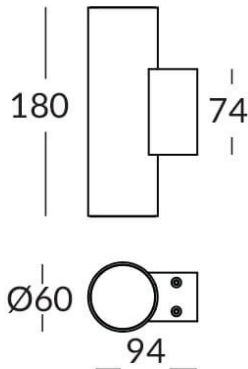

UP&DOWNT

UP&DOWNT is a wall light with round design emitting light up and down. With a size of Ø60mmx180mm has a power of 2x4,5W and two reflectors up&down of 24 degrees beam angle. With a real lumen output of 508lm, and an efficiency of 56.44lm/W. Is made in Die Cast Aluminium Body, Tempered Glass Cover and has an IP65 and an IK10 degree of protection. ON-OFF driver. Finished in Black color.

Item code 86.OW09.1321.02

Product type Outdoor

Category Wall Light

Family UP&DOWNT

Pictograms

Scheme

Product

Real power (W) 4.5

Real luminous flux (Lm) 508

Luminous efficiency (Lm/W) 56.44

Beam angle (°) 24

Life time (h) 50000h L70B10

IP 65

Electrical class insulation Class I

Colour Black

Chip Brand NICHIA