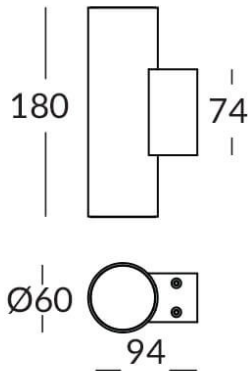

UP&DOWNT

UP&DOWNT is a wall light with round design emitting light up and down. With a size of Ø60mmx180mm has a power of 2x4,5W and two reflectors up&down of 24 degrees beam angle. With a real lumen output of 508lm, and an efficiency of 56.44lm/W. Is made in Die Cast Aluminium Body, Tempered Glass Cover and has an IP65 and an IK10 degree of protection. ON-OFF driver. Finished in Black color.

Item code 86.OW09.1321.02

Product type Outdoor

Category Wall Light

Family UP&DOWNT

Pictograms

Product

Real power (W) 4.5

Real luminous flux (Lm) 508

Luminous efficiency (Lm/W) 56.44

Beam angle (°) 24

Life time (h) 50000h L70B10

IP 65

Electrical class insulation Class I

Colour Black

Chip Brand NICHIA

Control gear included Yes

Control gear ON-OFF

Colour temperature (K) 3000

Colour consistency (SDCM) SDCM<3

CRI 80

IK IK10

Scheme

Photometry